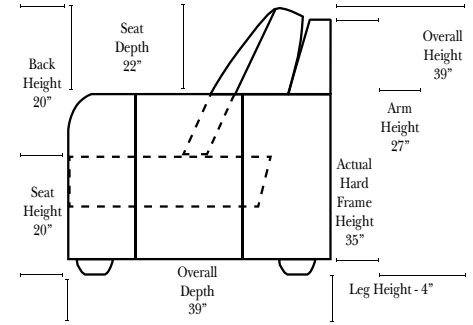

Standard

(All 4 seat items ship as one piece if stationary, two pieces if motion installed)

07/06/2012

3 Seat Sofa-001

Loveseat-004

Chair-005

Ottoman-013

Ottoman is 19" high