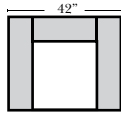

Standard

(All 4 seat items ship as one piece if stationary, two pieces if motion installed)

07/06/2012

3 Seat Sofa-001

Loveseat-004

Chair-005

Ottoman-013

Ottoman is 19" high