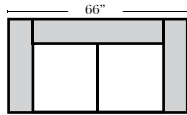

Standard

(All 4 seat items ship as one piece if stationary, two pieces if motion installed)

07/06/2012

3 Seat Sofa-001

Loveseat-004

Chair-005

Ottoman-013

Ottoman is 19" high