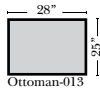

Standard

(All 4 seat items ship as one piece if stationary, two pieces if motion installed)

07/06/2012

3 Seat Sofa-001

Loveseat-004

Chair-005

Ottoman-013

Ottoman is 19" high