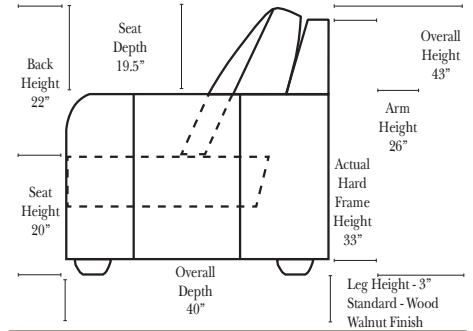

Standard

Features

Standard:

- Available in Full & Top Grain Leathers
- All Hardwood Frames
- Legs are standard as Walnut color, available in Cherry, Chocolate, Espresso, & Honey Oak
- Standard Cup Holders in Silver Finish - Optional colors are Black and Hammered Antique
- Nail Heads - Front Arm Panels

Options:

- No. 33 Firm Foam (N/C Option)
- Down Seats (Additional Charges)
- Wood Table W/Swivel: Standard finish - Espresso Optional finish - Honey Oak (Additional Charge)
- Motorized Recliner Mechanism (Additional Charge)

Sleeper Options: (No Sleepers available on this style)

Note:

All Dimensions are approximate, if accuracy is crucial, please contact us for validation of the dimensions shown. However, a 1" to 2" variance can still apply due to foam and upholstery.

Suggested Configurations