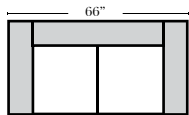

Standard

(All 4 seat items ship as one piece if stationary, two pieces if motion installed)

07/06/2012

3 Seat Sofa-001

Loveseat-004

Chair-005

Push Back
Recliner-012

Ottoman-013

Ottoman is 18" high

Features

Standard:

- Available in Full & Top Grain Leathers
- All Hardwood Frames
- Nailheads - Small Antique Touching
- Leg Color - Walnut

Options Available with No Additional Charge:

Note:

All Dimensions are approximate, if accuracy is crucial, please contact us for validation of the dimensions shown. However, a 1" to 2" variance can still apply due to foam and upholstery.