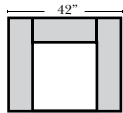

Standard

(All 4 seat items ship as one piece if stationary, two pieces if motion installed)

07/06/2012

3 Seat Sofa-001

Loveseat-004

Chair-005

Push Back
Recliner-012

Ottoman-013

Ottoman is 18" high

Features

Standard:

- Available in Full & Top Grain Leathers
- All Hardwood Frames
- Nailheads - Small Antique Touching
- Leg Color - Walnut

Options Available with No Additional Charge:

Note:

All Dimensions are approximate, if accuracy is crucial, please contact us for validation of the dimensions shown. However, a 1" to 2" variance can still apply due to foam and upholstery.