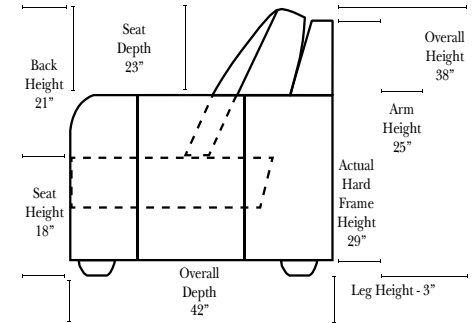

Standard

(All 4 seat items ship as one piece if stationary, two pieces if motion installed)

07/06/2012

3 Seat Sofa-001

Loveseat-004

Chair-005

Push Back
Recliner-012

Ottoman-013

Ottoman is 18" high

Features

Standard:

- Available in Full & Top Grain Leathers
- All Hardwood Frames
- Nailheads - Small Antique Touching
- Leg Color - Walnut

Options Available with No Additional Charge:

Note:

All Dimensions are approximate, if accuracy is crucial, please contact us for validation of the dimensions shown. However, a 1" to 2" variance can still apply due to foam and upholstery.