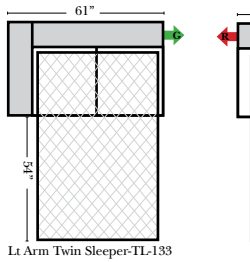

Sleepers

Put Green Arrows with Red Arrows to Create Sectional Groups
Put Blue Arrows with Yellow Arrows to Create Sectional Groups