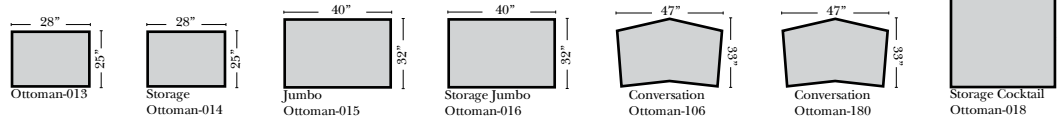

2 Piece Curve Sectional & Ottomans

Put Blue Arrows with Yellow Arrows to Create Sectional Groups or Green Arrows with Red Arrows mix with some of the L-Shaped pieces.

2 Piece Curve Sectionals
for this style not available
at this time