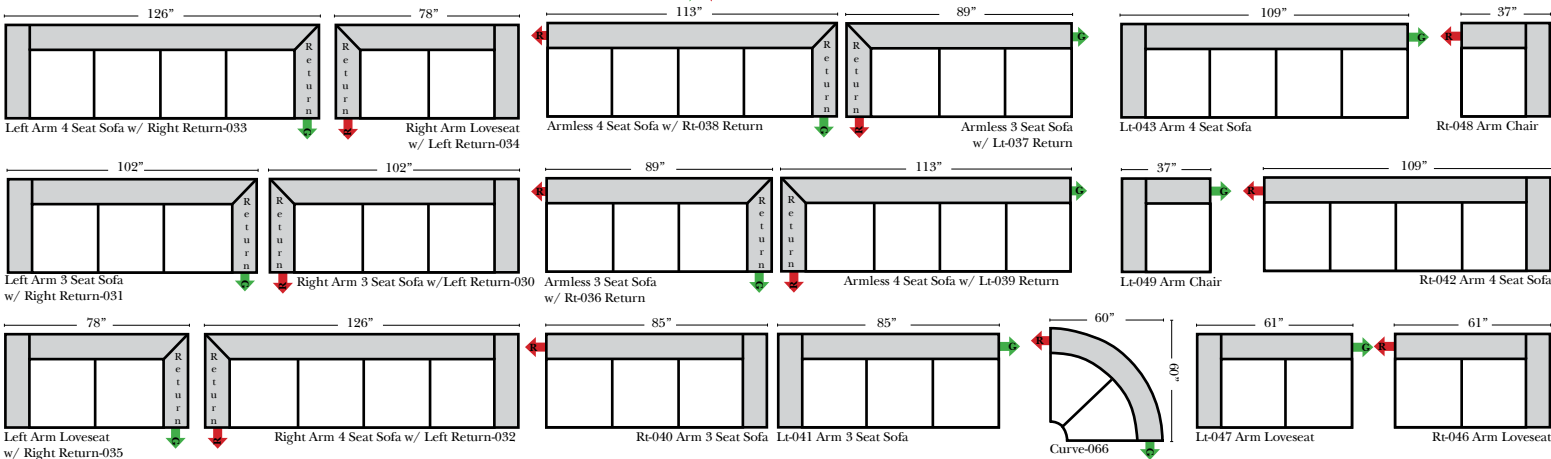

Standard & Armless

(All 4 seat items ship as one piece if stationary, two pieces if motion installed)

2 Piece Curve Sectional & Ottomans

Put Blue Arrows with Yellow Arrows to Create Sectional Groups or Green Arrows with Red Arrows mix with some of the L-Shaped pieces.

2 Piece Curve Sectionals
 for this style not available
 at this time

Features

- Standard:**
- Available in Full & Top Grain Leathers
 - All Hardwood Frames
 - Nail Heads

- Options:**
- Down Seats & Down Backs (additional Charge)
 - No. 33 Firm Foam

Sleeper Options: (All the below options are at additional charges)

- Queen Sleeper available w/Standard Mattress
- Twin Sleeper available w/Standard Mattress
- Deluxe Innerspring Mattress: Queen / Twin
- Air Dream Coil Mattress: Queen Only
- Hideaway Air Mattress: Queen Only

L-Shape / 90 Degree Sectional

(All 4 seat items ship as one piece if stationary, two pieces if motion installed)

Put Green Arrows with Red Arrows to Create Sectional Groups

Note:

All Dimensions are approximate, if accuracy is crucial, please contact us for validation of the dimensions shown. However, a 1" to 2" variance can still apply due to foam and upholstery.