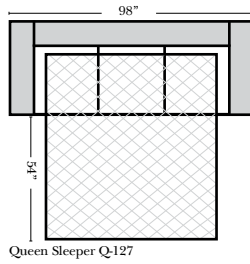

Sleepers

Put Green Arrows with Red Arrows to Create Sectional Groups
Put Blue Arrows with Yellow Arrows to Create Sectional Groups