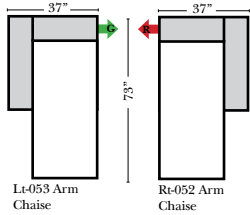

Chaise & Conversation Sectionals

Put Green Arrows with Red Arrows to Create Sectional Groups
Put Orange Arrows with Tan Arrows to Create Sectional Groups