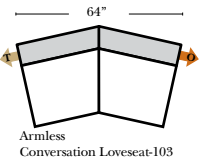

Chaise & Conversation Sectionals

Put Green Arrows with Red Arrows to Create Sectional Groups
Put Orange Arrows with Tan Arrows to Create Sectional Groups