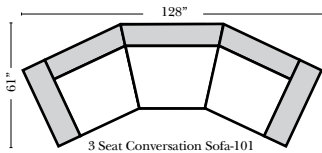

Chaise & Conversation Sectionals

Put Green Arrows with Red Arrows to Create Sectional Groups
Put Orange Arrows with Tan Arrows to Create Sectional Groups