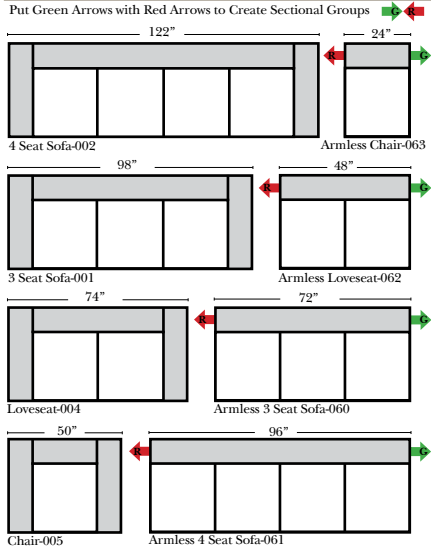

Standard & Armless

(All 4 seat items ship as one piece if stationary, two pieces if motion installed)

2 Piece Curve Sectional & Ottomans

Put Blue Arrows with Yellow Arrows to Create Sectional Groups or Green Arrows with Red Arrows mix with some of the L-Shaped pieces.

2 Piece Curve Sectionals
 for this style not available
 at this time

Features

- Standard:**
- Available in Full & Top Grain Leathers
 - All Hardwood Frames
 - Nail Heads

- Options:**
- Down Seats & Down Backs (additional Charge)
 - No. 33 Firm Foam

L-Shape / 90 Degree Sectional

(All 4 seat items ship as one piece if stationary, two pieces if motion installed)

Put Green Arrows with Red Arrows to Create Sectional Groups

Note:

All Dimensions are approximate, if accuracy is crucial, please contact us for validation of the dimensions shown. However, a 1" to 2" variance can still apply due to foam and upholstery.