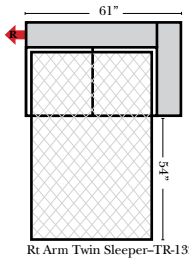

Sleepers

Put Green Arrows with Red Arrows to Create Sectional Groups
Put Blue Arrows with Yellow Arrows to Create Sectional Groups