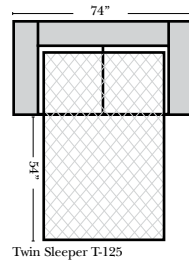

Sleepers

Put Green Arrows with Red Arrows to Create Sectional Groups
Put Blue Arrows with Yellow Arrows to Create Sectional Groups