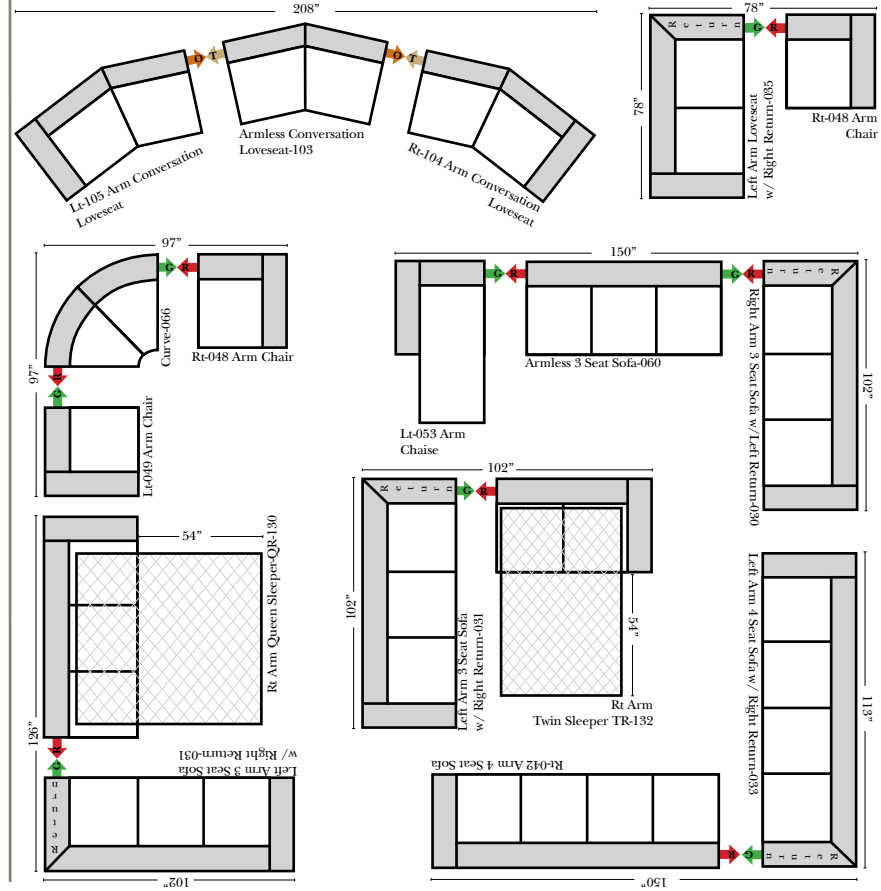

Suggested Configurations

07/06/2012

The Suggested Configurations below are only a sample of what the imagination can create, please enjoy creating the configuration that fits your lifestyle, using the ideas below and from the items on the opposite page.