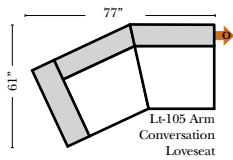

Chaise & Conversation Sectionals

Put Green Arrows with Red Arrows to Create Sectional Groups
Put Orange Arrows with Tan Arrows to Create Sectional Groups