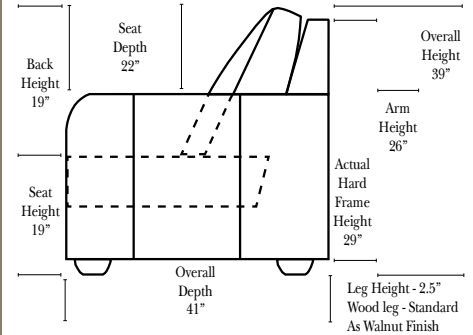

Standard & Armless

(All 4 seat items ship as one piece if stationary, two pieces if motion installed)

2 Piece Curve Sectional & Ottomans

Put Blue Arrows with Yellow Arrows to Create Sectional Groups or Green Arrows with Red Arrows mix with some of the L-Shaped pieces.

2 Piece Curve Sectionals
 for this style not available
 at this time

Features

- Standard:**
- Available in Full & Top Grain Leathers
 - All Hardwood Frames
 - Nail Heads

- Options:**
- Down Seats & Down Backs (additional Charge)
 - No. 33 Firm Foam

L-Shape / 90 Degree Sectional

(All 4 seat items ship as one piece if stationary, two pieces if motion installed)

Put Green Arrows with Red Arrows to Create Sectional Groups

Note:

All Dimensions are approximate, if accuracy is crucial, please contact us for validation of the dimensions shown. However, a 1" to 2" variance can still apply due to foam and upholstery.