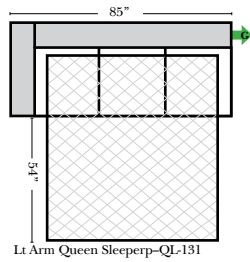

Sleepers

Put Green Arrows with Red Arrows to Create Sectional Groups
Put Blue Arrows with Yellow Arrows to Create Sectional Groups