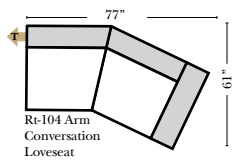

Chaise & Conversation Sectionals

Put Green Arrows with Red Arrows to Create Sectional Groups
Put Orange Arrows with Tan Arrows to Create Sectional Groups