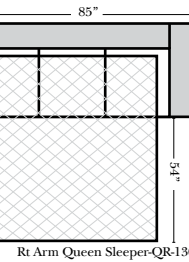

Sleepers

Put Green Arrows with Red Arrows to Create Sectional Groups
Put Blue Arrows with Yellow Arrows to Create Sectional Groups