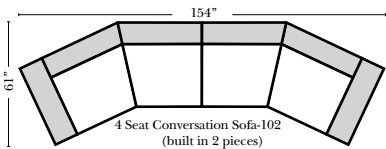

Chaise & Conversation Sectionals

Put Green Arrows with Red Arrows to Create Sectional Groups
Put Orange Arrows with Tan Arrows to Create Sectional Groups