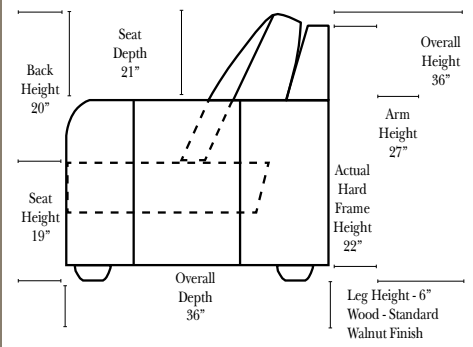

Standard, Armless & Ottomans

Chaise & Return Chaise

Suggested Configurations