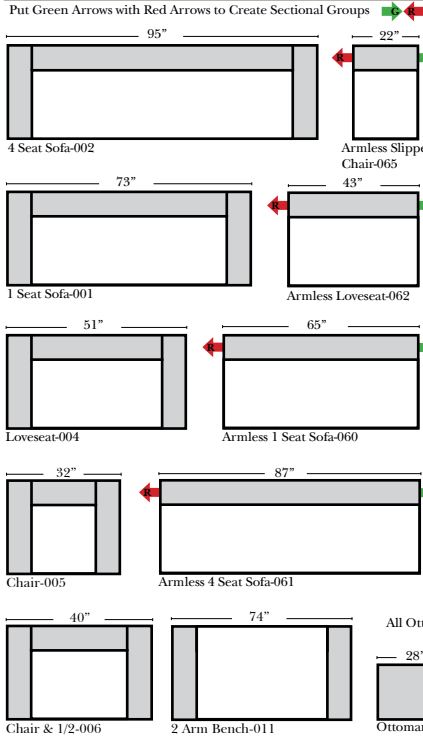

Standard, Armless & Ottomans

Chaise & Return Chaise

Suggested Configurations