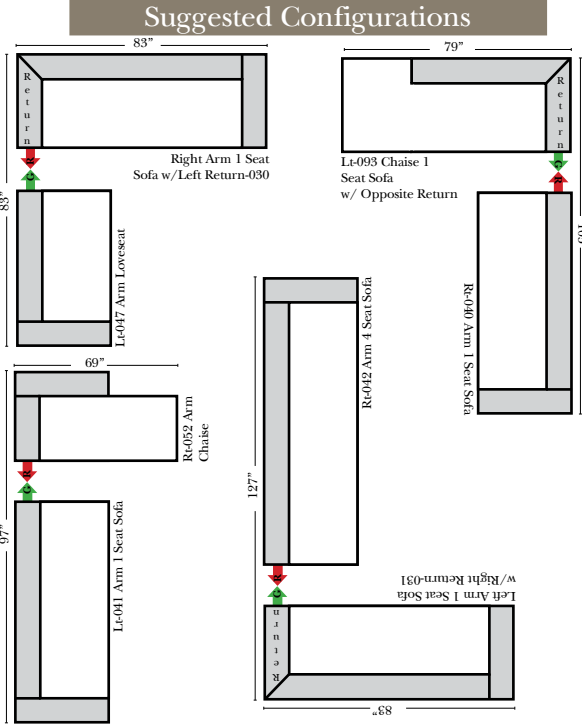

Standard, Armless & Ottomans

Chaise & Return Chaise

Suggested Configurations