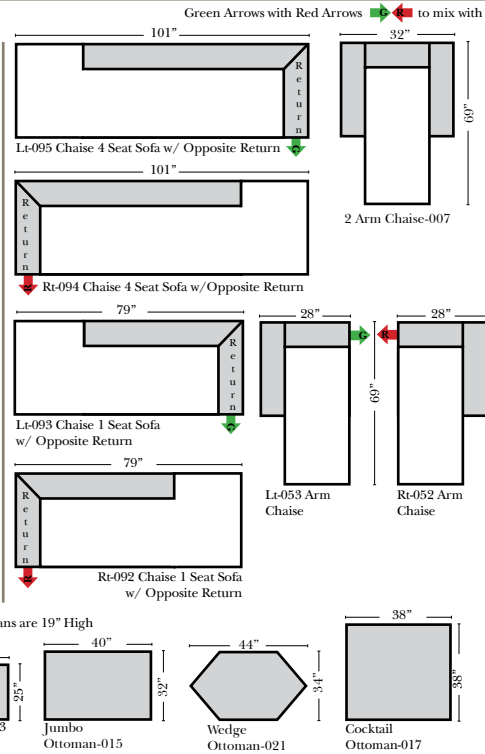

Standard, Armless & Ottomans

Chaise & Return Chaise

Suggested Configurations