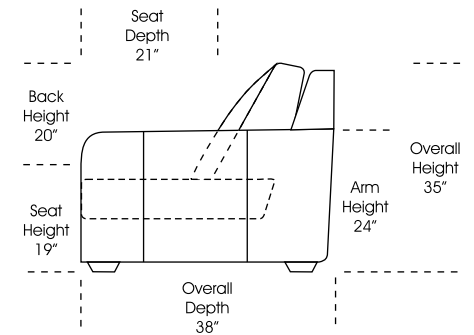

**Standard:**

- All Full or Top-Grain Leather
- All hardwood frames

**Options:**

- Down Seats (Additional Charges Apply)

✓ **Special orders shipped within 4-6 weeks**

**Actual Hard Frame Height 26"**