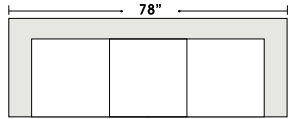

STANDARD

3 Seat Sofa