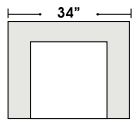

Chair

OTTOMAN