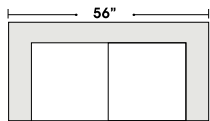

STANDARD

Loveseat

OTTOMAN

07/06/2012

Features

Standard:

- All Full or Top-Grain Leather
- All hardwood frames

Options:

- Down Seats (Additional Charges Apply)

✓ **Special orders shipped within 4-6 weeks**

Actual Hard Frame Height 26"