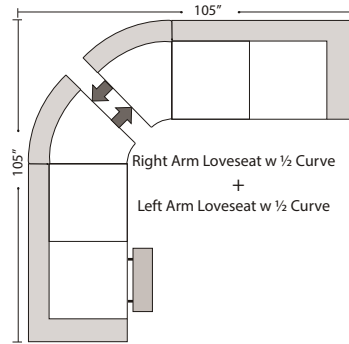

# Suggested Configurations

Left Arm Queen Sleeper  
84"

Right Arm Queen Sleeper

Left Arm Queen Sleeper  
w 1/2 Curve

Right Arm Queen Sleeper  
w 1/2 Curve

4 Seat Sofa Double Return  
+  
Left Arm Sofa  
+  
Right Arm Sofa

Right Arm Sofa w Lt Return  
+  
Left Arm Sofa

Right Arm Loveseat  
w Lt Return  
+  
Left Arm Sofa

Right Arm Sofa w 1/2 Curve  
+  
Left Arm Sofa w 1/2 Curve

Right Arm Loveseat w 1/2 Curve  
+  
Left Arm Loveseat w 1/2 Curve