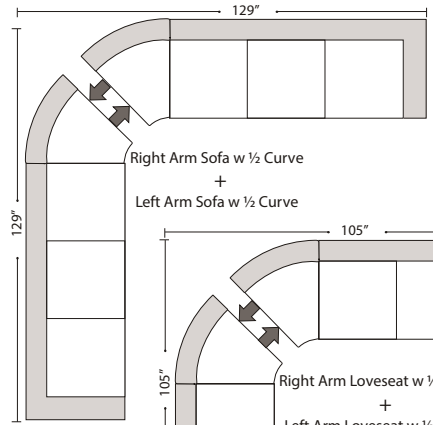

# Suggested Configurations

Left Arm Queen Sleeper  
84"

Right Arm Queen Sleeper

Left Arm Queen Sleeper  
w 1/2 Curve

Right Arm Queen Sleeper  
w 1/2 Curve

4 Seat Sofa Double Return  
+  
Left Arm Sofa  
+  
Right Arm Sofa

Right Arm Sofa w Lt Return  
+  
Left Arm Sofa

Right Arm Loveseat  
w Lt Return  
+  
Left Arm Sofa

Right Arm Sofa w 1/2 Curve  
+  
Left Arm Sofa w 1/2 Curve

Right Arm Loveseat w 1/2 Curve  
+  
Left Arm Loveseat w 1/2 Curve