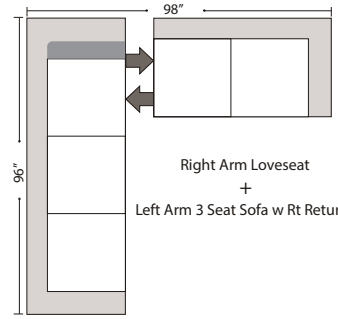

# Suggested Configurations

Left Arm Queen Sleeper  
84"

Right Arm Queen Sleeper

Left Arm Queen Sleeper  
w 1/2 Curve

Right Arm Queen Sleeper  
w 1/2 Curve

4 Seat Sofa Double Return  
+  
Left Arm Sofa  
+  
Right Arm Sofa

Right Arm Sofa w Lt Return  
+  
Left Arm Sofa

Right Arm Loveseat  
w Lt Return  
+  
Left Arm Sofa

Right Arm Sofa w 1/2 Curve  
+  
Left Arm Sofa w 1/2 Curve

Right Arm Loveseat w 1/2 Curve  
+  
Left Arm Loveseat w 1/2 Curve

Right Arm Loveseat  
+  
Left Arm Loveseat w RT Return

Left Conversation Loveseat  
+  
Armless Conversation Loveseat  
+  
Right Conversation Loveseat

Right Arm Loveseat w 1/2 Curve  
+  
Left Arm Sofa w 1/2 Curve

Right Arm Loveseat  
+  
Left Arm 3 Seat Sofa w Rt Return

Left Arm Sofa w 1/2 Curve  
+  
1/2 Curve - Armless Loveseat - 1/2 Curve  
+  
Armless Loveseat w Left 1/2 Curve  
+  
Right Arm Chaise