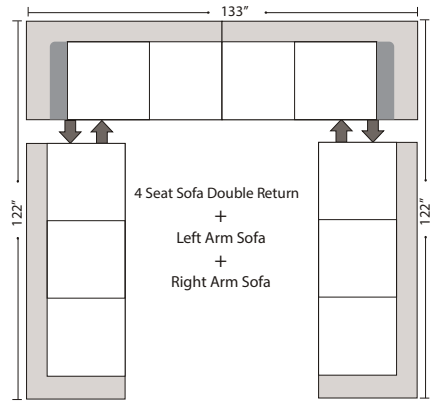

# Suggested Configurations

Left Arm Queen Sleeper  
84"

Right Arm Queen Sleeper

Left Arm Queen Sleeper  
w 1/2 Curve

Right Arm Queen Sleeper  
w 1/2 Curve

4 Seat Sofa Double Return  
+  
Left Arm Sofa  
+  
Right Arm Sofa

Right Arm Sofa w Lt Return  
+  
Left Arm Sofa

Right Arm Loveseat  
w Lt Return  
+  
Left Arm Sofa

Right Arm Sofa w 1/2 Curve  
+  
Left Arm Sofa w 1/2 Curve

Right Arm Loveseat w 1/2 Curve  
+  
Left Arm Loveseat w 1/2 Curve