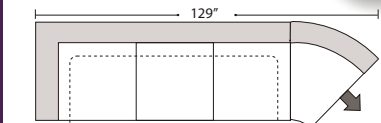

# Suggested Configurations

Left Arm Queen Sleeper  
84"

Right Arm Queen Sleeper

Left Arm Queen Sleeper  
w 1/2 Curve

Right Arm Queen Sleeper  
w 1/2 Curve

4 Seat Sofa Double Return  
+  
Left Arm Sofa  
+  
Right Arm Sofa