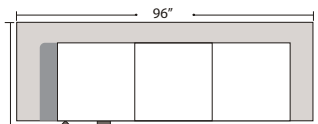

# Suggested Configurations

Left Arm Queen Sleeper  
84"

Right Arm Queen Sleeper

Left Arm Queen Sleeper  
w 1/2 Curve

Right Arm Queen Sleeper  
w 1/2 Curve

4 Seat Sofa Double Return  
+  
Left Arm Sofa  
+  
Right Arm Sofa

Right Arm Sofa w Lt Return  
+  
Left Arm Sofa

Right Arm Loveseat  
w Lt Return  
+  
Left Arm Sofa

Right Arm Sofa w 1/2 Curve  
+  
Left Arm Sofa w 1/2 Curve

Right Arm Loveseat w 1/2 Curve  
+  
Left Arm Loveseat w 1/2 Curve