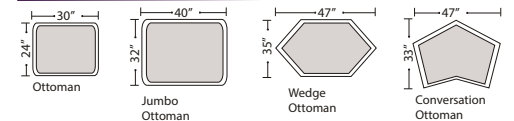

07/06/2012

Features

1. **Standard:**
2. All Full or Top-Grain Leather
   - All hardwood frames

1. **Options:**
2. No. 33 Firm Seating

1. **Sleeper Options:**
2. Deluxe Queen Mattress (Additional Charges Apply)
   - Air Dream Queen Mattress (Additional Charges Apply)

Special orders shipped within 4-6 weeks

Ottomans