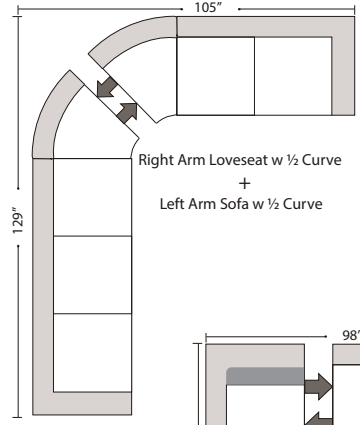

# Suggested Configurations

Left Arm Queen Sleeper  
84"

Right Arm Queen Sleeper

Left Arm Queen Sleeper  
w 1/2 Curve

Right Arm Queen Sleeper  
w 1/2 Curve

4 Seat Sofa Double Return  
+  
Left Arm Sofa  
+  
Right Arm Sofa

Right Arm Sofa w Lt Return  
+  
Left Arm Sofa

Right Arm Loveseat  
w Lt Return  
+  
Left Arm Sofa

Right Arm Sofa w 1/2 Curve  
+  
Left Arm Sofa w 1/2 Curve

Right Arm Loveseat w 1/2 Curve  
+  
Left Arm Loveseat w 1/2 Curve

Right Arm Loveseat  
+  
Left Arm Loveseat w RT Return

Left Conversation Loveseat  
+  
Armless Conversation Loveseat  
+  
Right Conversation Loveseat

Right Arm Loveseat w 1/2 Curve  
+  
Left Arm Sofa w 1/2 Curve