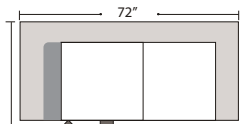

# Suggested Configurations

Left Arm Queen Sleeper  
84"

Right Arm Queen Sleeper

Left Arm Queen Sleeper  
w 1/2 Curve

Right Arm Queen Sleeper  
w 1/2 Curve

4 Seat Sofa Double Return  
+  
Left Arm Sofa  
+  
Right Arm Sofa

Right Arm Sofa w Lt Return  
+  
Left Arm Sofa

Right Arm Loveseat  
w Lt Return  
+  
Left Arm Sofa

Right Arm Sofa w 1/2 Curve  
+  
Left Arm Sofa w 1/2 Curve

Right Arm Loveseat w 1/2 Curve  
+  
Left Arm Loveseat w 1/2 Curve