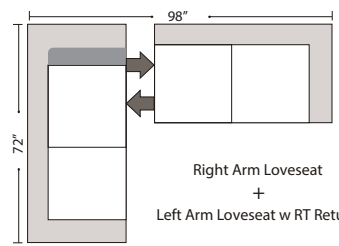

# Suggested Configurations

Left Arm Queen Sleeper  
84"

Right Arm Queen Sleeper

Left Arm Queen Sleeper  
w 1/2 Curve

Right Arm Queen Sleeper  
w 1/2 Curve

4 Seat Sofa Double Return  
+  
Left Arm Sofa  
+  
Right Arm Sofa

Right Arm Sofa w Lt Return  
+  
Left Arm Sofa

Right Arm Loveseat  
w Lt Return  
+  
Left Arm Sofa

Right Arm Sofa w 1/2 Curve  
+  
Left Arm Sofa w 1/2 Curve

Right Arm Loveseat w 1/2 Curve  
+  
Left Arm Loveseat w 1/2 Curve

Right Arm Loveseat  
+  
Left Arm Loveseat w RT Return

Left Conversation Loveseat  
+  
Armless Conversation Loveseat  
+  
Right Conversation Loveseat

Right Arm Loveseat w 1/2 Curve  
+  
Left Arm Sofa w 1/2 Curve

Right Arm Loveseat  
+  
Left Arm 3 Seat Sofa w Rt Return

Left Arm Sofa w 1/2 Curve  
+  
1/2 Curve - Armless Loveseat - 1/2 Curve  
+  
Armless Loveseat w Left 1/2 Curve  
+  
Right Arm Chaise