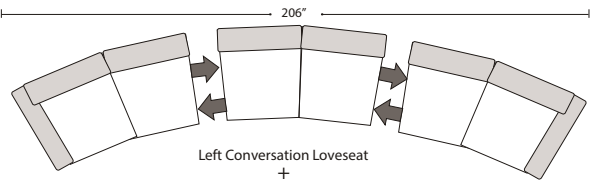

# Suggested Configurations

Left Arm Queen Sleeper  
84"

Right Arm Queen Sleeper

Left Arm Queen Sleeper  
w 1/2 Curve

Right Arm Queen Sleeper  
w 1/2 Curve

4 Seat Sofa Double Return  
+  
Left Arm Sofa  
+  
Right Arm Sofa

Right Arm Sofa w Lt Return  
+  
Left Arm Sofa

Right Arm Loveseat  
w Lt Return  
+  
Left Arm Sofa

Right Arm Sofa w 1/2 Curve  
+  
Left Arm Sofa w 1/2 Curve

Right Arm Loveseat w 1/2 Curve  
+  
Left Arm Loveseat w 1/2 Curve

Right Arm Loveseat  
+  
Left Arm Loveseat w RT Return

Left Conversation Loveseat  
+  
Armless Conversation Loveseat  
+  
Right Conversation Loveseat

Right Arm Loveseat w 1/2 Curve  
+  
Left Arm Sofa w 1/2 Curve