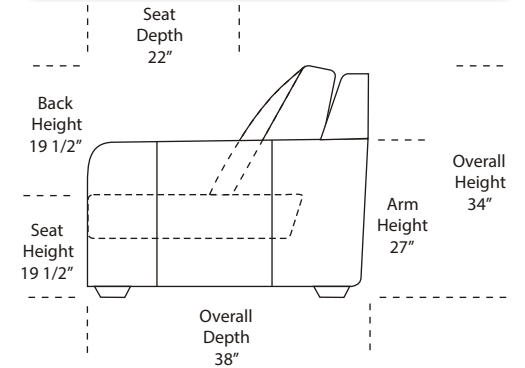

07/06/2012

Features

1. **Standard:**
2. All Full or Top-Grain Leather
   - All hardwood frames

1. **Options:**
2. No. 33 Firm Seating

1. **Sleeper Options:**
2. Deluxe Queen Mattress (Additional Charges Apply)
   - Air Dream Queen Mattress (Additional Charges Apply)

Special orders shipped within 4-6 weeks