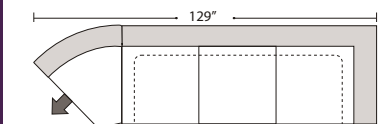

# Suggested Configurations

Left Arm Queen Sleeper  
84"

Right Arm Queen Sleeper

Left Arm Queen Sleeper  
w 1/2 Curve

Right Arm Queen Sleeper  
w 1/2 Curve

4 Seat Sofa Double Return  
+  
Left Arm Sofa  
+  
Right Arm Sofa

Right Arm Sofa w Lt Return  
+  
Left Arm Sofa

Right Arm Loveseat  
w Lt Return  
+  
Left Arm Sofa

Right Arm Sofa w 1/2 Curve  
+  
Left Arm Sofa w 1/2 Curve

Right Arm Loveseat w 1/2 Curve  
+  
Left Arm Loveseat w 1/2 Curve