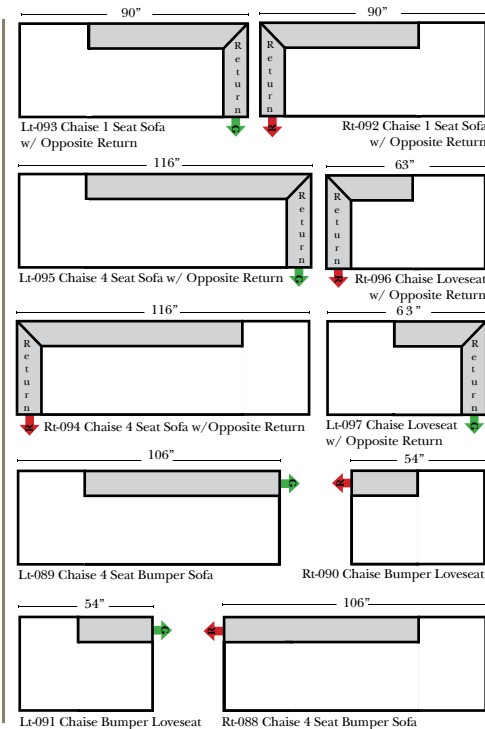

Standard, Armless & Ottomans

Put Green Arrows with Red Arrows to Create Sectional Groups

Bumper Chaise & Return Chaise

Green Arrows with Red Arrows to mix with some of the L-Shaped pieces.

Suggested Configurations

Sleeper Options: (No Sleepers are available for this style)

Note:

All Dimensions are approximate, if accuracy is crucial, please contact us for validation of the dimensions shown. However, a 1" to 2" variance can still apply due to foam and upholstery.

L-Shape / 90 Degree Sectional (All 4 seat items ship as one piece if stationary, two pieces if motion installed)

Put Green Arrows with Red Arrows to Create Sectional Groups