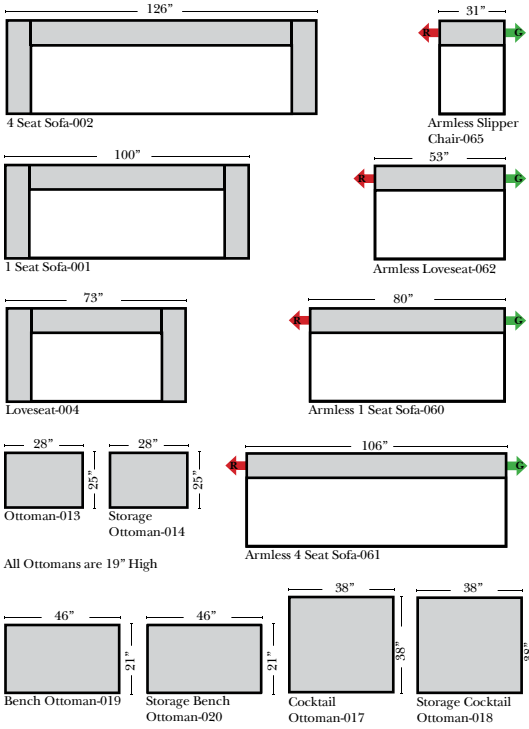

Standard, Armless & Ottomans

Put Green Arrows with Red Arrows to Create Sectional Groups

Bumper Chaise & Return Chaise

Green Arrows with Red Arrows to mix with some of the L-Shaped pieces.

Suggested Configurations

Sleeper Options: (No Sleepers are available for this style)

Note:

All Dimensions are approximate, if accuracy is crucial, please contact us for validation of the dimensions shown. However, a 1" to 2" variance can still apply due to foam and upholstery.

L-Shape / 90 Degree Sectional (All 4 seat items ship as one piece if stationary, two pieces if motion installed)

Put Green Arrows with Red Arrows to Create Sectional Groups