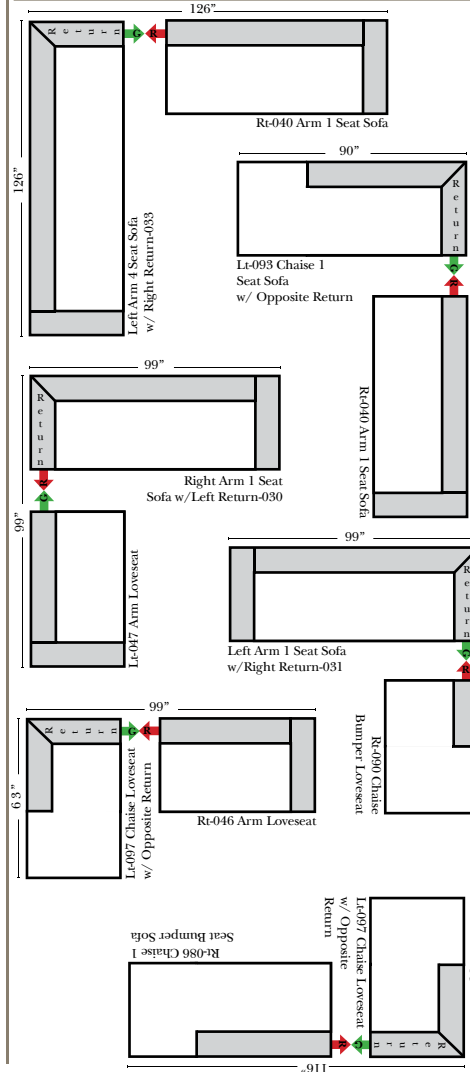

Standard, Armless & Ottomans

Put Green Arrows with Red Arrows to Create Sectional Groups

Bumper Chaise & Return Chaise

Green Arrows with Red Arrows to mix with some of the L-Shaped pieces.

Suggested Configurations

Features

- Standard:**
- Available in Full & Top Grain Leathers
 - Available in Luxury Fabrics
 - All Hardwood Frames
 - Wood Base - Espresso Finish (N/C Honey Oak Option)

- Options:**
- Down Seats & Down Backs (additional Charge)
 - No. 33 Firm Foam

Sleeper Options: (No Sleepers are available for this style)

Note:

All Dimensions are approximate, if accuracy is crucial, please contact us for validation of the dimensions shown. However, a 1" to 2" variance can still apply due to foam and upholstery.

L-Shape / 90 Degree Sectional (All 4 seat items ship as one piece if stationary, two pieces if motion installed)

Put Green Arrows with Red Arrows to Create Sectional Groups