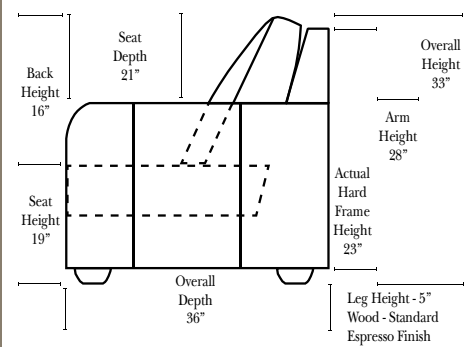

Suggested Configurations