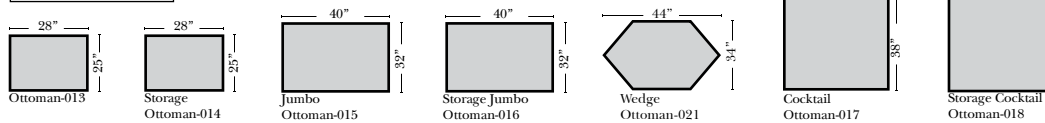

**Standard & Ottomans**

Put Green Arrows with Red Arrows to Create Sectional Groups

2 Piece Curve Sectionals  
for this style not available  
at this time

All Ottomans are 19" high

**L-Shape / 90 Degree Sectional**