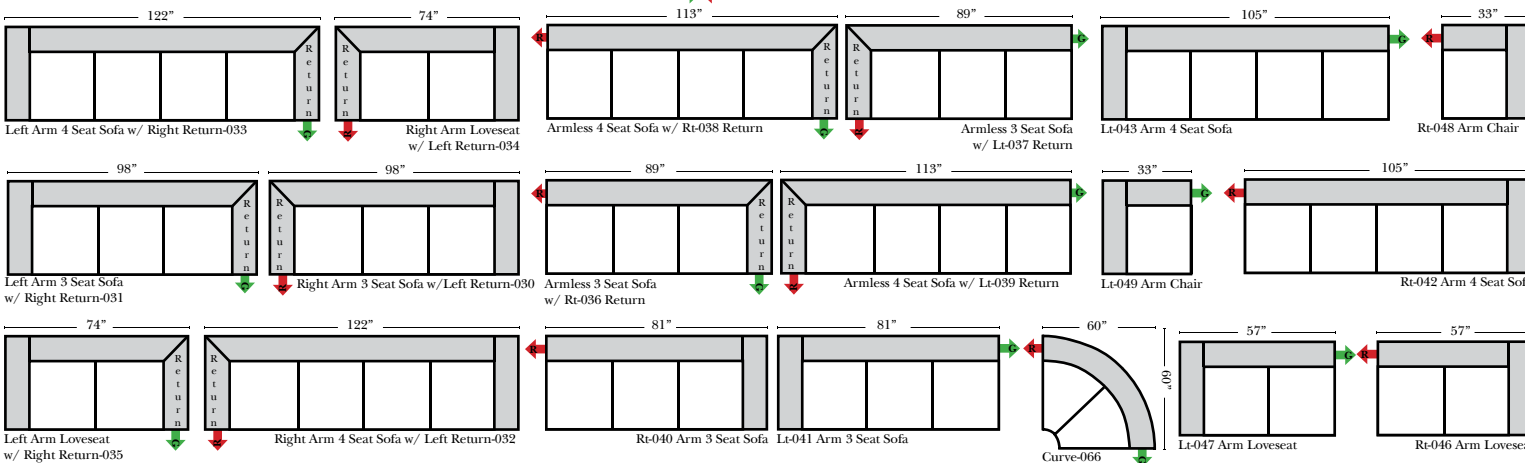

**Standard & Ottomans**

Put Green Arrows with Red Arrows to Create Sectional Groups

2 Piece Curve Sectionals  
for this style not available  
at this time

All Ottomans are 19" high

**L-Shape / 90 Degree Sectional**

(All 4 seat items ship as one piece if stationary, two pieces if motion installed)

Put Green Arrows with Red Arrows to Create Sectional Groups

**Specifications & Options**

**Standard:**

- Available in Full & Top Grain Leathers
- Available in Luxury Fabrics
- All Hardwood Frames
- Nail Heads - Large & Small Antique
- Leg Color - Walnut

**Sleeper Options:** (All the below options are at additional charges)

- Queen Sleeper available w/Standard Mattress
- Twin Sleeper available w/Standard Mattress
- Deluxe Innerspring Mattress: Queen / Twin
- Air Dream Coil Mattress: Queen Only - (No Twin)
- Hideaway Air Mattress: Queen Only (Shipped in a Separate Box)

**Note:**

All Dimensions are approximate, if accuracy is crucial, please contact us for validation of the dimensions shown. However, a 1" to 2" variance can still apply due to foam and upholstery.