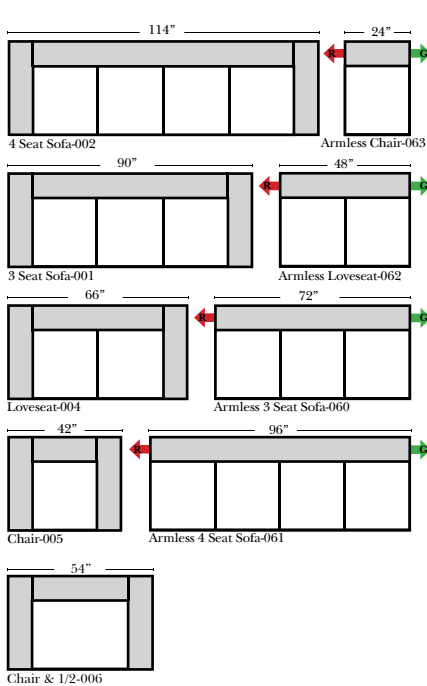

**Standard & Ottomans**

Put Green Arrows with Red Arrows to Create Sectional Groups

2 Piece Curve Sectionals  
for this style not available  
at this time

All Ottomans are 19" high

**L-Shape / 90 Degree Sectional**

(All 4 seat items ship as one piece if stationary, two pieces if motion installed)

Put Green Arrows with Red Arrows to Create Sectional Groups

**Specifications & Options**

**Standard:**

- Available in Full & Top Grain Leathers
- Available in Luxury Fabrics
- All Hardwood Frames
- Nail Heads - Large & Small Antique
- Leg Color - Walnut

**Note:**

All Dimensions are approximate, if accuracy is crucial, please contact us for validation of the dimensions shown. However, a 1" to 2" variance can still apply due to foam and upholstery.