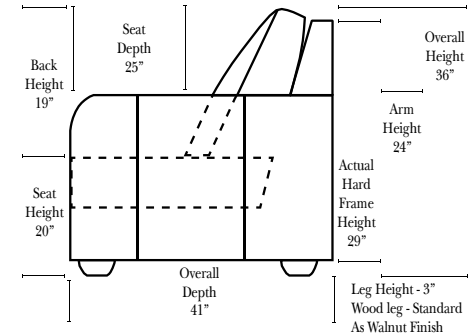

Specifications & Options

Standard:

- Available in Full & Top Grain Leathers
- Available in Luxury Fabrics
- All Hardwood Frames
- Nail Heads - Large & Small Antique
- Leg Color - Walnut

Options Available with No Additional Charge:

- Change Leg Color to: Cherry, Chocolate, Espresso, Honey Oak, & Shadow
- No. 33 Firm Foam

Options that have Additional Charges:

- Add Down Seats & Backs

Sleeper Options: (All the below options are at additional charges)

- Queen Sleeper available w/Standard Mattress
- Twin Sleeper available w/Standard Mattress
- Deluxe Innerspring Mattress: Queen / Twin
- Air Dream Coil Mattress: Queen Only - (No Twin)
- Hideaway Air Mattress: Queen Only (Shipped in a Separate Box)