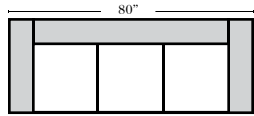

Standard & Ottomans

Put Green Arrows with Red Arrows to Create Sectional Groups → ←

3 Seat Sofa-001

Loveseat-004

Chair-005

Ottoman-013

When Ordering:

This style is available in a Contrast Stitch and a Non-Contrast Stitch version.

Options:

- Down Seats & Down Backs (additional Charge)
- No. 33 Firm Foam

Sleeper Options: (No Sleepers available for this style)

Note:

All Dimensions are approximate, if accuracy is crucial, please contact us for validation of the dimensions shown. However, a 1" to 2" variance can still apply due to foam and upholstery.