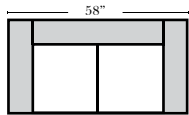

Standard & Ottomans

Put Green Arrows with Red Arrows to Create Sectional Groups → ←

3 Seat Sofa-001

Loveseat-004

Chair-005

Ottoman-013

When Ordering:

This style is available in a Contrast Stitch and a Non-Contrast Stitch version.

Options:

- Down Seats & Down Backs (additional Charge)
- No. 33 Firm Foam

Sleeper Options: (No Sleepers available for this style)

Note:

All Dimensions are approximate, if accuracy is crucial, please contact us for validation of the dimensions shown. However, a 1" to 2" variance can still apply due to foam and upholstery.