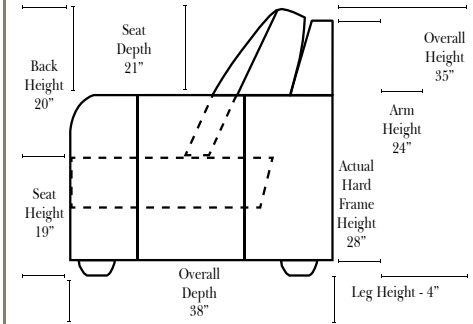

Standard & Ottomans

Put Green Arrows with Red Arrows to Create Sectional Groups → ←

When Ordering:

This style is available in a Contrast Stitch and a Non-Contrast Stitch version.

The Contrast Stitch is available at no charge

The only color available is: Natural

Suggested Configurations

07/06/2012

Suggested Configurations
for this style not available
at this time

Features

Standard:

- Available in Full & Top Grain Leathers
- Available in Luxury Fabrics
- All Hardwood Frames

Options:

- Down Seats & Down Backs (additional Charge)
- No. 33 Firm Foam

Sleeper Options: (No Sleepers available for this style)

Note:

All Dimensions are approximate, if accuracy is crucial, please contact us for validation of the dimensions shown. However, a 1" to 2" variance can still apply due to foam and upholstery.

L-Shape / 90 Degree Sectional, Armless, Chaise & Curve

Put Green Arrows with Red Arrows to Create Sectional Groups → ←

L-Shape / 90 Sectionals & Chaises
for this style not available
at this time