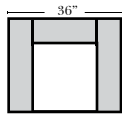

Standard & Ottomans

Put Green Arrows with Red Arrows to Create Sectional Groups → ←

3 Seat Sofa-001

Loveseat-004

Chair-005

Ottoman-013

When Ordering:

This style is available in a Contrast Stitch and a Non-Contrast Stitch version.

Options:

- Down Seats & Down Backs (additional Charge)
- No. 33 Firm Foam

Sleeper Options: (No Sleepers available for this style)

Note:

All Dimensions are approximate, if accuracy is crucial, please contact us for validation of the dimensions shown. However, a 1" to 2" variance can still apply due to foam and upholstery.