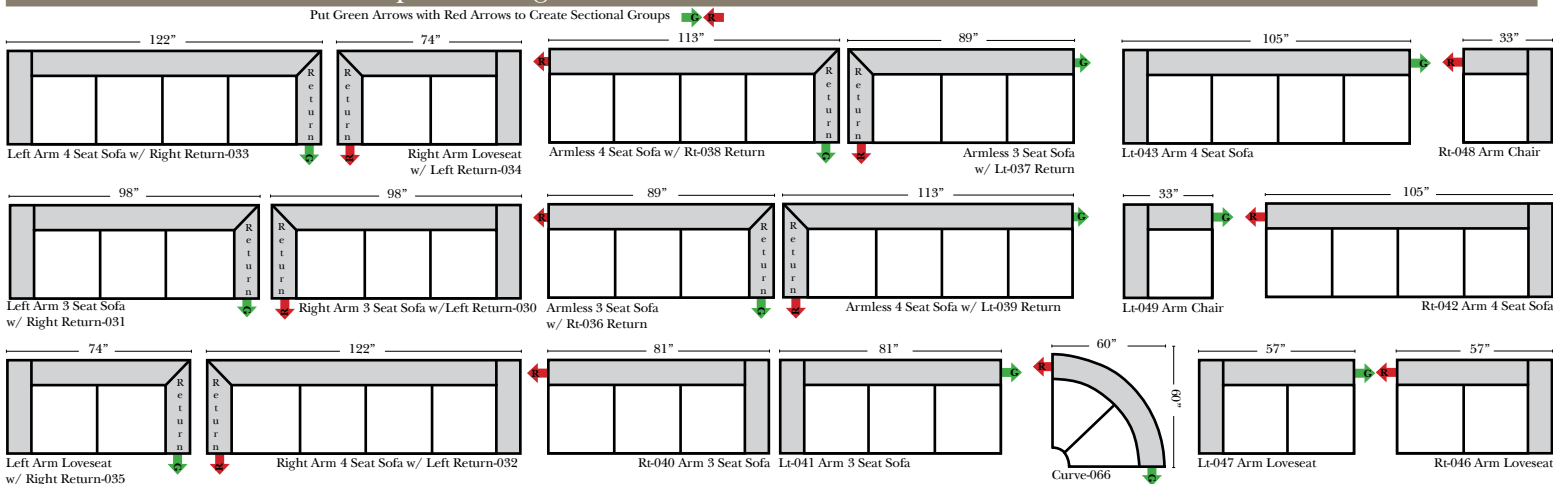

**Standard & Armless**

(All 4 seat items ship as one piece if stationary, two pieces if motion installed)

**2 Piece Curve Sectional & Ottomans**

Put Blue Arrows with Yellow Arrows to Create Sectional Groups or Green Arrows with Red Arrows to mix with some of the L-Shaped pieces.

**2 Piece Curve Sectionals**  
 for this style not available  
 at this time

**Features**

- Standard:**
- Available in Full & Top Grain Leathers
  - Available in Luxury Fabrics
  - All Hardwood Frames
  - Welting

- Options:**
- Down Seats & Down Backs (additional Charge)
  - No. 33 Firm Foam
  - Legs are standard as Walnut color, available in Cherry, Chocolate, Espresso, & Honey Oak

- Sleeper Options:** (All the below options are at additional charges)
- Queen Sleeper available w/Standard Mattress
  - Twin Sleeper available w/Standard Mattress
  - Deluxe Innerspring Mattress: Queen / Twin
  - Air Dream Coil Mattress: Queen Only - (No Twin)
  - Hideaway Air Mattress: Queen Only (Shipped in a Separate Box)

**L-Shape / 90 Degree Sectional**

(All 4 seat items ship as one piece if stationary, two pieces if motion installed)

**Note:**

All Dimensions are approximate, if accuracy is crucial, please contact us for validation of the dimensions shown. However, a 1" to 2" variance can still apply due to foam and upholstery.