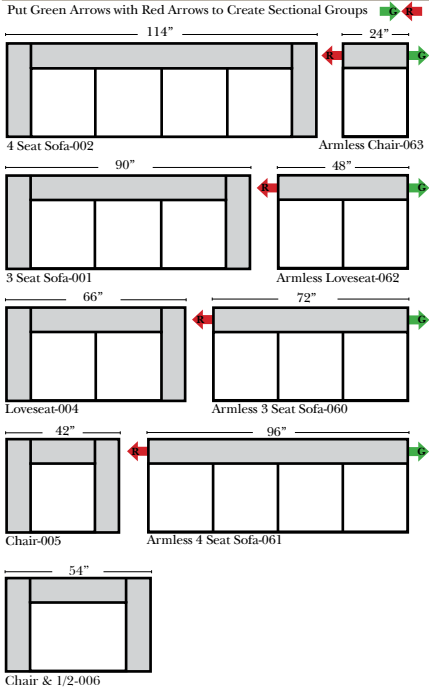

**Standard & Armless**

(All 4 seat items ship as one piece if stationary, two pieces if motion installed)

**2 Piece Curve Sectional & Ottomans**

Put Blue Arrows with Yellow Arrows to Create Sectional Groups or Green Arrows with Red Arrows to mix with some of the L-Shaped pieces.

**2 Piece Curve Sectionals**  
 for this style not available  
 at this time

**Features**

- Standard:**
- Available in Full & Top Grain Leathers
  - Available in Luxury Fabrics
  - All Hardwood Frames
  - Welting

**L-Shape / 90 Degree Sectional**

(All 4 seat items ship as one piece if stationary, two pieces if motion installed)

**Note:**

All Dimensions are approximate, if accuracy is crucial, please contact us for validation of the dimensions shown. However, a 1" to 2" variance can still apply due to foam and upholstery.