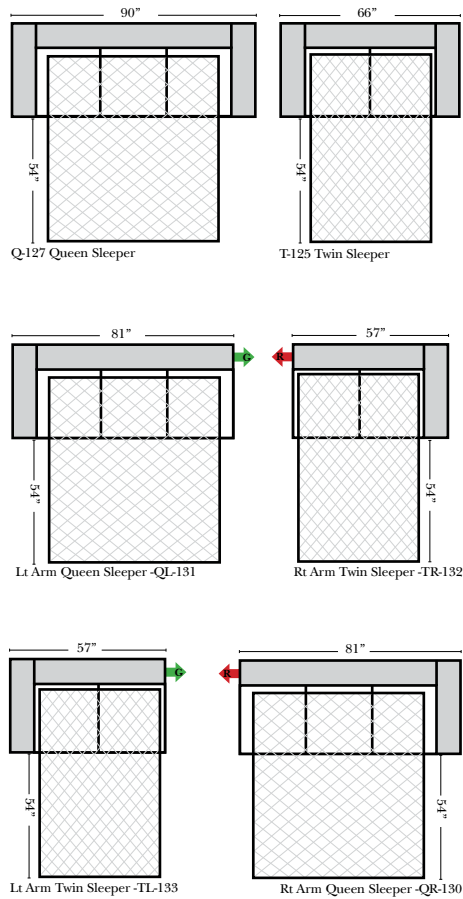

Sleepers

Put Green Arrows with Red Arrows to Create Sectional Groups
Put Blue Arrows with Yellow Arrows to Create Sectional Groups