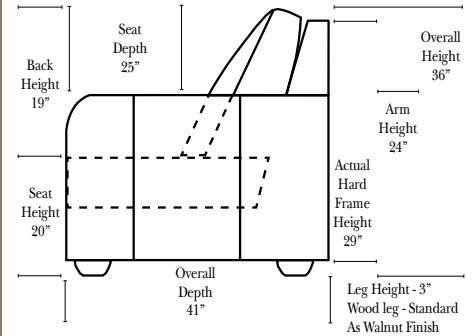

2 Piece Curve Sectional & Ottomans

Put Blue Arrows with Yellow Arrows to Create Sectional Groups or Green Arrows with Red Arrows to mix with some of the L-Shaped pieces.

2 Piece Curve Sectionals
for this style not available
at this time