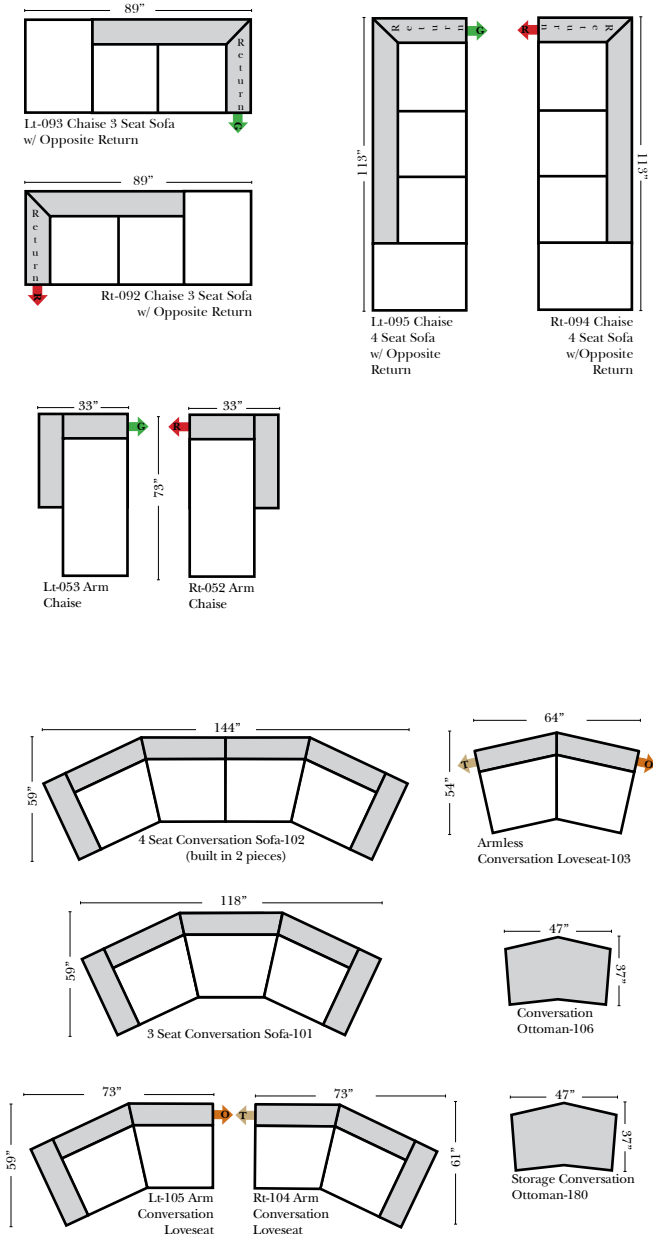

Chaise & Conversation Sectionals

Put Green Arrows with Red Arrows to Create Sectional Groups
Put Orange Arrows with Tan Arrows to Create Sectional Groups