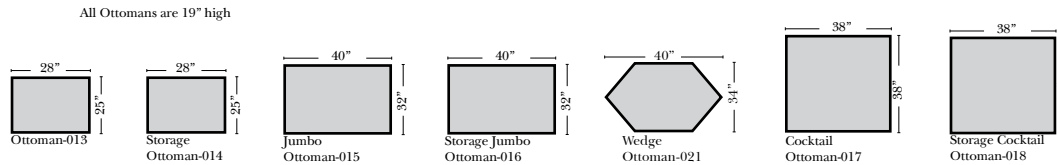

2 Piece Curve Sectional & Ottomans

Put Blue Arrows with Yellow Arrows to Create Sectional Groups or Green Arrows with Red Arrows to mix with some of the L-Shaped pieces.

2 Piece Curve Sectionals
for this style not available
at this time