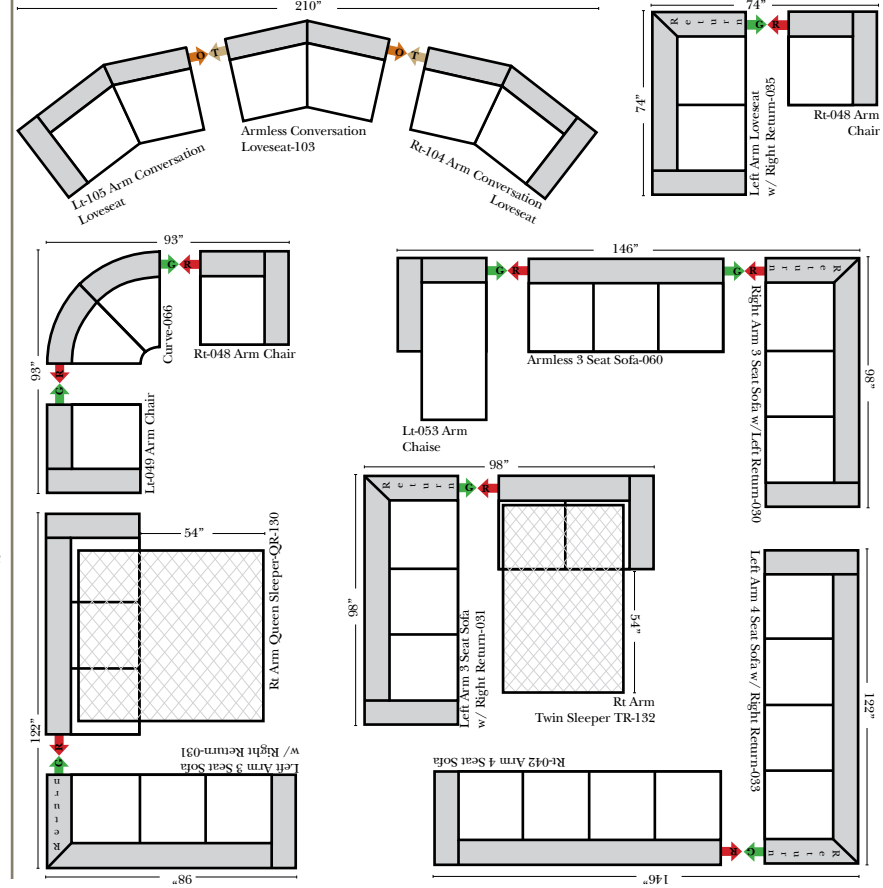

Suggested Configurations

07/06/2012

The Suggested Configurations below are only a sample of what the imagination can create, please enjoy creating the configuration that fits your lifestyle, using the ideas below and from the items on the opposite page.