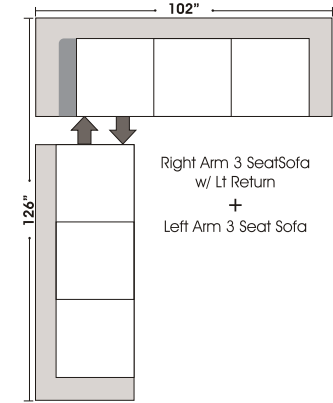

Actual Hard Frame Height 29"

Note: All sizes are approximate.

Suggested Configurations

3 Seat Sofa Queen Sleeper

Left Arm 3 Seat Sofa Queen Sleeper

Right Arm 3 Seat Sofa Queen Sleeper

SLEEPERS

Left Arm Loveseat
 +
 Curve
 +
 Right Arm Loveseat

Right Arm Loveseat
 +
 Left Arm Loveseat w/ RT Return

Right Arm 3 Seat Sofa
 w/ Lt Return
 +
 Left Arm 3 Seat Sofa

Left Arm 3 Seat Sofa
 +
 Curve
 +
 Right Arm Loveseat

Left Arm 3 Seat Sofa
 +
 Curve
 +
 Right Arm 3 Seat Sofa