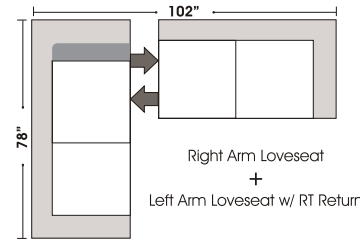

Standard:

- All Full or Top-Grain Leather
- Available in Luxury Fabrics
- All hardwood frames

Options:

- Down Seats & Down Backs (Additional Charges Apply)
- No. 33 Firm Seating

Sleeper Options:

- Queen Sleeper Option Available w/ Standard Mattress (Additional Charges Apply)
- Twin Sleeper Option Available w/ Standard Mattress (Additional Charges Apply)
- Deluxe Innerspring Mattress: Queen / Full / Twin (Additional Charges Apply)
- Air Dream Coil Mattress: Queen or Full Size Only (Additional Charges Apply)
- Hideaway Air Mattress: Queen Size Only (Additional Charges Apply)

Actual Hard Frame Height 29"

Note: All sizes are approximate.

Suggested Configurations

3 Seat Sofa Queen Sleeper

Left Arm 3 Seat Sofa Queen Sleeper

Right Arm 3 Seat Sofa Queen Sleeper

SLEEPERS

Left Arm Loveseat
 +
 Curve
 +
 Right Arm Loveseat

Right Arm Loveseat
 +
 Left Arm Loveseat w/ RT Return

Right Arm 3 Seat Sofa
 w/ Lt Return
 +
 Left Arm 3 Seat Sofa

Left Arm 3 Seat Sofa
 +
 Curve
 +
 Right Arm Loveseat

Left Arm 3 Seat Sofa
 +
 Curve
 +
 Right Arm 3 Seat Sofa