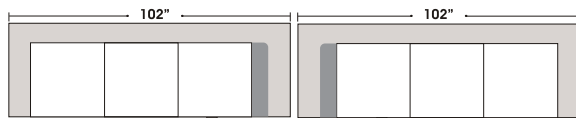

3 Seat Conversation Sofa

4 Seat Conversation Sofa (Built in 2 Pieces)

OTTOMAN

Ottoman

Cocktail Ottoman

Jumbo Ottoman

Conversation Ottoman

L-SHAPE / 90 DEGREE SECTIONAL

Left Arm 4 Seat Sofa w Right Return Right Arm Loveseat w Left Return

Left Arm 3 Seat Sofa w Right Return Right Arm 3 Seat Sofa w Left Return

Left Arm Loveseat w Right Return Right Arm 4 Seat Sofa w Left Return