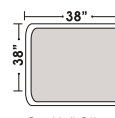

3 Seat Conversation Sofa

4 Seat Conversation Sofa (Built in 2 Pieces)

OTTOMAN

Ottoman

Cocktail Ottoman

Jumbo Ottoman

Conversation Ottoman

L-SHAPE / 90 DEGREE SECTIONAL

Left Arm 4 Seat Sofa w Right Return Right Arm Loveseat w Left Return

Left Arm 3 Seat Sofa w Right Return Right Arm 3 Seat Sofa w Left Return

Left Arm Loveseat w Right Return Right Arm 4 Seat Sofa w Left Return