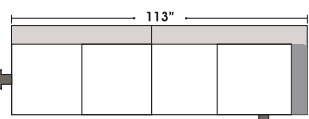

3 Seat Conversation Sofa

4 Seat Conversation Sofa (Built in 2 Pieces)

OTTOMAN

Ottoman

Cocktail Ottoman

Jumbo Ottoman

Conversation Ottoman

L-SHAPE / 90 DEGREE SECTIONAL

Left Arm 4 Seat Sofa w Right Return Right Arm Loveseat w Left Return

Left Arm 3 Seat Sofa w Right Return Right Arm 3 Seat Sofa w Left Return

Left Arm Loveseat w Right Return Right Arm 4 Seat Sofa w Left Return

Curve

Armless 4 Seat Sofa w Right Return

Armless 4 Seat Sofa w Left Return

Armless 3 Seat Sofa w Right Return

Armless 3 Seat Sofa w Left Return

Right Arm Chair

Right Arm Loveseat

Left Arm 3 Seat Sofa