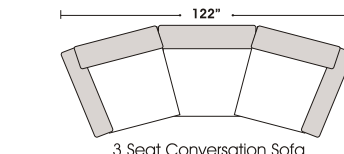

Armless 3 Seat Sofa

Armless Loveseat

Armless Chair

CONVERSATION SOFAS

Left Arm Conversation Loveseat

Right Arm Conversation Loveseat

Armless Conversation Loveseat

Right Arm Chaise Left Arm Chaise

3 Seat Conversation Sofa

4 Seat Conversation Sofa (Built in 2 Pieces)

OTTOMAN

Ottoman

Cocktail Ottoman

Jumbo Ottoman

Conversation Ottoman

L-SHAPE / 90 DEGREE SECTIONAL

Left Arm 4 Seat Sofa w Right Return Right Arm Loveseat w Left Return

Left Arm 3 Seat Sofa w Right Return Right Arm 3 Seat Sofa w Left Return

Left Arm Loveseat w Right Return Right Arm 4 Seat Sofa w Left Return

Actual Hard Frame Height 29"

Note: All sizes are approximate.

Suggested Configurations

3 Seat Sofa Queen Sleeper

Left Arm 3 Seat Sofa Queen Sleeper

Right Arm 3 Seat Sofa Queen Sleeper

SLEEPERS

Left Arm Loveseat
 +
 Curve
 +
 Right Arm Loveseat