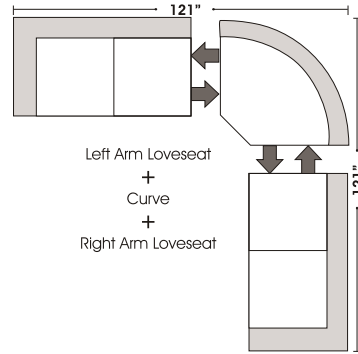

Actual Hard Frame Height 29"

Note: All sizes are approximate.

Suggested Configurations

3 Seat Sofa Queen Sleeper

Left Arm 3 Seat Sofa Queen Sleeper

Right Arm 3 Seat Sofa Queen Sleeper

SLEEPERS

Left Arm Loveseat
 +
 Curve
 +
 Right Arm Loveseat

Right Arm Loveseat
 +
 Left Arm Loveseat w/ RT Return

Right Arm 3 Seat Sofa
 w/ Lt Return
 +
 Left Arm 3 Seat Sofa

Left Arm 3 Seat Sofa
 +
 Curve
 +
 Right Arm Loveseat

Left Arm 3 Seat Sofa
 +
 Curve
 +
 Right Arm 3 Seat Sofa