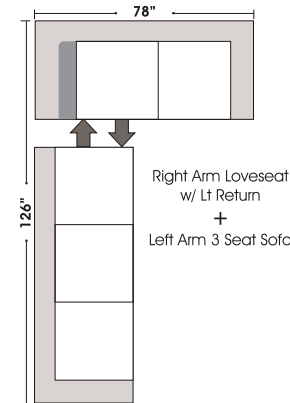

Actual Hard Frame Height 29"

Note: All sizes are approximate.

Suggested Configurations

3 Seat Sofa Queen Sleeper

Left Arm 3 Seat Sofa Queen Sleeper

Right Arm 3 Seat Sofa Queen Sleeper

SLEEPERS

Left Arm Loveseat
 +
 Curve
 +
 Right Arm Loveseat

Right Arm Loveseat
 +
 Left Arm Loveseat w/ RT Return

Right Arm 3 Seat Sofa
 w/ Lt Return
 +
 Left Arm 3 Seat Sofa

Left Arm 3 Seat Sofa
 +
 Curve
 +
 Right Arm Loveseat

Left Arm 3 Seat Sofa
 +
 Curve
 +
 Right Arm 3 Seat Sofa

Right Arm Loveseat
 w/ Lt Return
 +
 Left Arm 3 Seat Sofa

Right Arm Loveseat
 +
 Left Arm 3 Seat Sofa w/ Rt Return

Right Arm 3 Seat Sofa
 +
 Left Arm 3 Seat Sofa w/ Rt Return