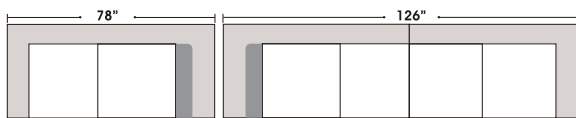

3 Seat Conversation Sofa

4 Seat Conversation Sofa (Built in 2 Pieces)

OTTOMAN

Ottoman

Cocktail Ottoman

Jumbo Ottoman

Conversation Ottoman

L-SHAPE / 90 DEGREE SECTIONAL

Left Arm 4 Seat Sofa w Right Return Right Arm Loveseat w Left Return

Left Arm 3 Seat Sofa w Right Return Right Arm 3 Seat Sofa w Left Return

Left Arm Loveseat w Right Return Right Arm 4 Seat Sofa w Left Return