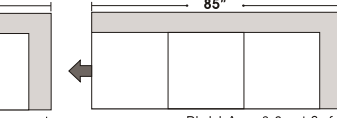

Right Arm 3 Seat Sofa