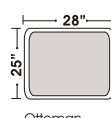

Armless 3 Seat Sofa

Armless Loveseat

Armless Chair

CONVERSATION SOFAS

Left Arm Conversation Loveseat

Right Arm Conversation Loveseat

Armless Conversation Loveseat

Right Arm Chaise Left Arm Chaise

3 Seat Conversation Sofa

4 Seat Conversation Sofa (Built in 2 Pieces)

OTTOMAN

Ottoman

Cocktail Ottoman

Jumbo Ottoman

Conversation Ottoman

L-SHAPE / 90 DEGREE SECTIONAL