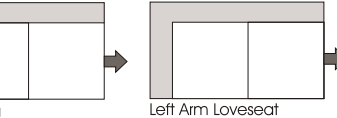

Left Arm 4 Seat Sofa w Right Return Right Arm Loveseat w Left Return

Left Arm 3 Seat Sofa w Right Return Right Arm 3 Seat Sofa w Left Return

Left Arm Loveseat w Right Return Right Arm 4 Seat Sofa w Left Return

Curve

Armless 4 Seat Sofa w Right Return

Armless 4 Seat Sofa w Left Return

Armless 3 Seat Sofa w Right Return

Armless 3 Seat Sofa w Left Return

Right Arm Chair

Right Arm Loveseat

Left Arm 3 Seat Sofa

Left Arm 4 Seat Sofa

Right Arm 4 Seat Sofa

Right Arm 3 Seat Sofa

Left Arm Loveseat

Left Arm Chair

07/06/2012

Features

Special orders shipped within 4-6 weeks

Standard:

- All Full or Top-Grain Leather
- Available in Luxury Fabrics
- All hardwood frames

Options:

- Down Seats & Down Backs (Additional Charges Apply)
- No. 33 Firm Seating

Sleeper Options:

- Queen Sleeper Option Available w/ Standard Mattress (Additional Charges Apply)
- Twin Sleeper Option Available w/ Standard Mattress (Additional Charges Apply)
- Deluxe Innerspring Mattress: Queen / Full / Twin (Additional Charges Apply)
- Air Dream Coil Mattress: Queen or Full Size Only (Additional Charges Apply)
- Hideaway Air Mattress: Queen Size Only (Additional Charges Apply)