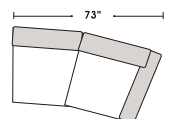

Armless 3 Seat Sofa

Armless Loveseat

Armless Chair

CONVERSATION SOFAS

Left Arm Conversation Loveseat

Right Arm Conversation Loveseat

Armless Conversation Loveseat

Right Arm Chaise Left Arm Chaise

3 Seat Conversation Sofa

4 Seat Conversation Sofa (Built in 2 Pieces)

OTTOMAN

Ottoman

Cocktail Ottoman

Jumbo Ottoman

Conversation Ottoman

L-SHAPE / 90 DEGREE SECTIONAL

Left Arm 4 Seat Sofa w Right Return Right Arm Loveseat w Left Return

Left Arm 3 Seat Sofa w Right Return Right Arm 3 Seat Sofa w Left Return

Left Arm Loveseat w Right Return Right Arm 4 Seat Sofa w Left Return

Actual Hard Frame Height 29"

Note: All sizes are approximate.

Suggested Configurations

3 Seat Sofa Queen Sleeper

Left Arm 3 Seat Sofa Queen Sleeper

Right Arm 3 Seat Sofa Queen Sleeper

SLEEPERS

Left Arm Loveseat
 +
 Curve
 +
 Right Arm Loveseat