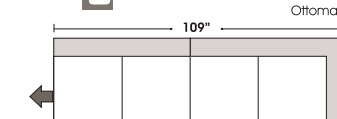

Jumbo Ottoman

Right Arm 4 Seat Sofa