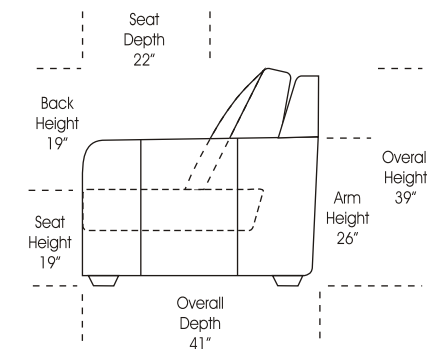

Standard:

- All Full or Top-Grain Leather
- Available in Luxury Fabrics
- All hardwood frames

Options:

- Down Seats & Down Backs (Additional Charges Apply)
- No. 33 Firm Seating

Sleeper Options:

- Queen Sleeper Option Available w/ Standard Mattress (Additional Charges Apply)
- Twin Sleeper Option Available w/ Standard Mattress (Additional Charges Apply)
- Deluxe Innerspring Mattress: Queen / Full / Twin (Additional Charges Apply)
- Air Dream Coil Mattress: Queen or Full Size Only (Additional Charges Apply)
- Hideaway Air Mattress: Queen Size Only (Additional Charges Apply)

Actual Hard Frame Height 29"

Note: All sizes are approximate.

Suggested Configurations

3 Seat Sofa Queen Sleeper

Left Arm 3 Seat Sofa Queen Sleeper

Right Arm 3 Seat Sofa Queen Sleeper

SLEEPERS

Left Arm Loveseat
 +
 Curve
 +
 Right Arm Loveseat