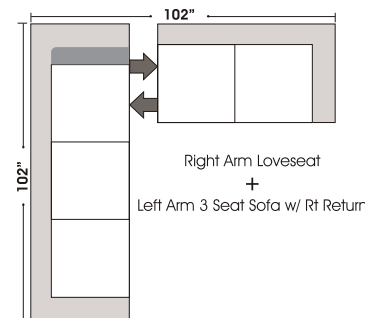

Actual Hard Frame Height 29"

Note: All sizes are approximate.

Suggested Configurations

3 Seat Sofa Queen Sleeper

Left Arm 3 Seat Sofa Queen Sleeper

Right Arm 3 Seat Sofa Queen Sleeper

SLEEPERS

Left Arm Loveseat
 +
 Curve
 +
 Right Arm Loveseat

Right Arm Loveseat
 +
 Left Arm Loveseat w/ RT Return

Right Arm 3 Seat Sofa
 w/ Lt Return
 +
 Left Arm 3 Seat Sofa

Left Arm 3 Seat Sofa
 +
 Curve
 +
 Right Arm Loveseat

Left Arm 3 Seat Sofa
 +
 Curve
 +
 Right Arm 3 Seat Sofa

Right Arm Loveseat
 w/ Lt Return
 +
 Left Arm 3 Seat Sofa

Right Arm Loveseat
 +
 Left Arm 3 Seat Sofa w/ Rt Return

Right Arm 3 Seat Sofa
 +
 Left Arm 3 Seat Sofa w/ Rt Return