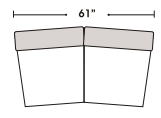

Armless 3 Seat Sofa

Armless Loveseat

Armless Chair

CONVERSATION SOFAS

Left Arm Conversation Loveseat

Right Arm Conversation Loveseat

Armless Conversation Loveseat

Right Arm Chaise Left Arm Chaise

3 Seat Conversation Sofa

4 Seat Conversation Sofa (Built in 2 Pieces)

OTTOMAN

Ottoman

Cocktail Ottoman

Jumbo Ottoman

Conversation Ottoman

L-SHAPE / 90 DEGREE SECTIONAL

Left Arm 4 Seat Sofa w Right Return Right Arm Loveseat w Left Return

Left Arm 3 Seat Sofa w Right Return Right Arm 3 Seat Sofa w Left Return

Left Arm Loveseat w Right Return Right Arm 4 Seat Sofa w Left Return

Actual Hard Frame Height 29"

Note: All sizes are approximate.

Suggested Configurations

3 Seat Sofa Queen Sleeper

Left Arm 3 Seat Sofa Queen Sleeper

Right Arm 3 Seat Sofa Queen Sleeper

SLEEPERS

Left Arm Loveseat
 +
 Curve
 +
 Right Arm Loveseat