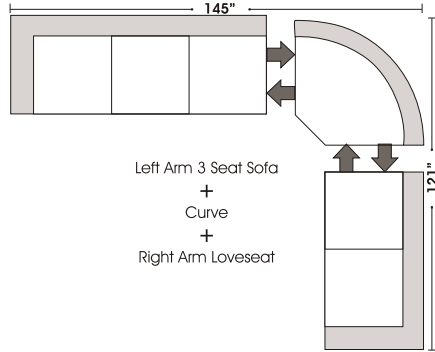

Actual Hard Frame Height 29"

Note: All sizes are approximate.

Suggested Configurations

3 Seat Sofa Queen Sleeper

Left Arm 3 Seat Sofa Queen Sleeper

Right Arm 3 Seat Sofa Queen Sleeper

SLEEPERS

Left Arm Loveseat
 +
 Curve
 +
 Right Arm Loveseat

Right Arm Loveseat
 +
 Left Arm Loveseat w/ RT Return

Right Arm 3 Seat Sofa
 w/ Lt Return
 +
 Left Arm 3 Seat Sofa

Left Arm 3 Seat Sofa
 +
 Curve
 +
 Right Arm Loveseat

Left Arm 3 Seat Sofa
 +
 Curve
 +
 Right Arm 3 Seat Sofa