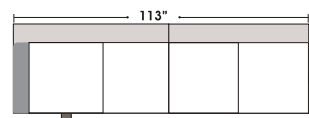

3 Seat Conversation Sofa

4 Seat Conversation Sofa (Built in 2 Pieces)

OTTOMAN

Ottoman

Cocktail Ottoman

Jumbo Ottoman

Conversation Ottoman

L-SHAPE / 90 DEGREE SECTIONAL

Left Arm 4 Seat Sofa w Right Return Right Arm Loveseat w Left Return

Left Arm 3 Seat Sofa w Right Return Right Arm 3 Seat Sofa w Left Return

Left Arm Loveseat w Right Return Right Arm 4 Seat Sofa w Left Return

Curve

Armless 4 Seat Sofa w Right Return

Armless 4 Seat Sofa w Left Return

Armless 3 Seat Sofa w Right Return

Armless 3 Seat Sofa w Left Return

Right Arm Chair

Right Arm Loveseat

Left Arm 3 Seat Sofa