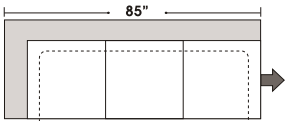

Standard:

- All Full or Top-Grain Leather
- Available in Luxury Fabrics
- All hardwood frames

Options:

- Down Seats & Down Backs (Additional Charges Apply)
- No. 33 Firm Seating

Sleeper Options:

- Queen Sleeper Option Available w/ Standard Mattress (Additional Charges Apply)
- Twin Sleeper Option Available w/ Standard Mattress (Additional Charges Apply)
- Deluxe Innerspring Mattress: Queen / Full / Twin (Additional Charges Apply)
- Air Dream Coil Mattress: Queen or Full Size Only (Additional Charges Apply)
- Hideaway Air Mattress: Queen Size Only (Additional Charges Apply)

Actual Hard Frame Height 29"

Note: All sizes are approximate.

Suggested Configurations

3 Seat Sofa Queen Sleeper

Left Arm 3 Seat Sofa Queen Sleeper

Right Arm 3 Seat Sofa Queen Sleeper

SLEEPERS

Left Arm Loveseat
 +
 Curve
 +
 Right Arm Loveseat

Right Arm Loveseat
 +
 Left Arm Loveseat w/ RT Return

Right Arm 3 Seat Sofa
 w/ Lt Return
 +
 Left Arm 3 Seat Sofa

Left Arm 3 Seat Sofa
 +
 Curve
 +
 Right Arm Loveseat

Left Arm 3 Seat Sofa
 +
 Curve
 +
 Right Arm 3 Seat Sofa