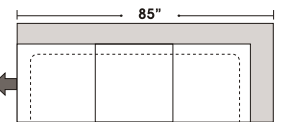

Standard:

- All Full or Top-Grain Leather
- Available in Luxury Fabrics
- All hardwood frames

Options:

- Down Seats & Down Backs (Additional Charges Apply)
- No. 33 Firm Seating

Sleeper Options:

- Queen Sleeper Option Available w/ Standard Mattress (Additional Charges Apply)
- Twin Sleeper Option Available w/ Standard Mattress (Additional Charges Apply)
- Deluxe Innerspring Mattress: Queen / Full / Twin (Additional Charges Apply)
- Air Dream Coil Mattress: Queen or Full Size Only (Additional Charges Apply)
- Hideaway Air Mattress: Queen Size Only (Additional Charges Apply)

Actual Hard Frame Height 29"

Note: All sizes are approximate.

Suggested Configurations

3 Seat Sofa Queen Sleeper

Left Arm 3 Seat Sofa Queen Sleeper

Right Arm 3 Seat Sofa Queen Sleeper

SLEEPERS

Left Arm Loveseat
 +
 Curve
 +
 Right Arm Loveseat

Right Arm Loveseat
 +
 Left Arm Loveseat w/ RT Return

Right Arm 3 Seat Sofa
 w/ Lt Return
 +
 Left Arm 3 Seat Sofa

Left Arm 3 Seat Sofa
 +
 Curve
 +
 Right Arm Loveseat

Left Arm 3 Seat Sofa
 +
 Curve
 +
 Right Arm 3 Seat Sofa