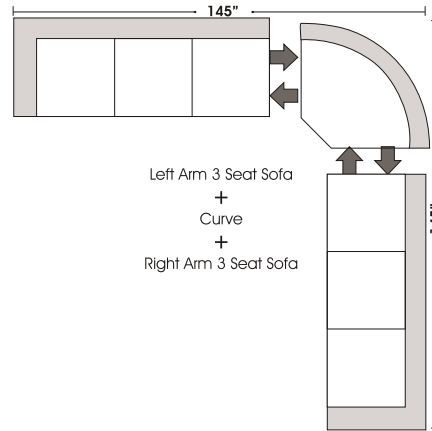

Actual Hard Frame Height 29"

Note: All sizes are approximate.

Suggested Configurations

3 Seat Sofa Queen Sleeper

Left Arm 3 Seat Sofa Queen Sleeper

Right Arm 3 Seat Sofa Queen Sleeper

SLEEPERS

Left Arm Loveseat
 +
 Curve
 +
 Right Arm Loveseat

Right Arm Loveseat
 +
 Left Arm Loveseat w/ RT Return

Right Arm 3 Seat Sofa
 w/ Lt Return
 +
 Left Arm 3 Seat Sofa

Left Arm 3 Seat Sofa
 +
 Curve
 +
 Right Arm Loveseat

Left Arm 3 Seat Sofa
 +
 Curve
 +
 Right Arm 3 Seat Sofa