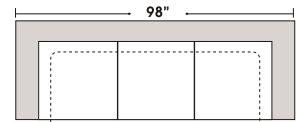

Standard:

- All Full or Top-Grain Leather
- Available in Luxury Fabrics
- All hardwood frames

Options:

- Down Seats & Down Backs (Additional Charges Apply)
- No. 33 Firm Seating

Sleeper Options:

- Queen Sleeper Option Available w/ Standard Mattress (Additional Charges Apply)
- Twin Sleeper Option Available w/ Standard Mattress (Additional Charges Apply)
- Deluxe Innerspring Mattress: Queen / Full / Twin (Additional Charges Apply)
- Air Dream Coil Mattress: Queen or Full Size Only (Additional Charges Apply)
- Hideaway Air Mattress: Queen Size Only (Additional Charges Apply)

Actual Hard Frame Height 29"

Note: All sizes are approximate.

Suggested Configurations

3 Seat Sofa Queen Sleeper

Left Arm 3 Seat Sofa Queen Sleeper

Right Arm 3 Seat Sofa Queen Sleeper

SLEEPERS

Left Arm Loveseat
 +
 Curve
 +
 Right Arm Loveseat