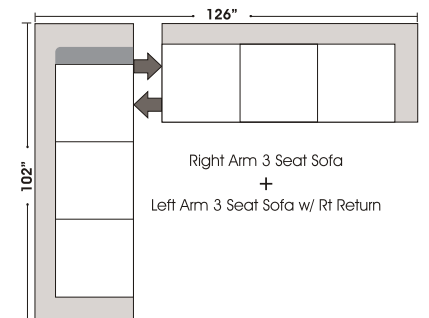

Actual Hard Frame Height 29"

Note: All sizes are approximate.

Suggested Configurations

3 Seat Sofa Queen Sleeper

Left Arm 3 Seat Sofa Queen Sleeper

Right Arm 3 Seat Sofa Queen Sleeper

SLEEPERS

Left Arm Loveseat
 +
 Curve
 +
 Right Arm Loveseat

Right Arm Loveseat
 +
 Left Arm Loveseat w/ RT Return

Right Arm 3 Seat Sofa
 w/ Lt Return
 +
 Left Arm 3 Seat Sofa

Left Arm 3 Seat Sofa
 +
 Curve
 +
 Right Arm Loveseat

Left Arm 3 Seat Sofa
 +
 Curve
 +
 Right Arm 3 Seat Sofa

Right Arm Loveseat
 w/ Lt Return
 +
 Left Arm 3 Seat Sofa

Right Arm Loveseat
 +
 Left Arm 3 Seat Sofa w/ Rt Return

Right Arm 3 Seat Sofa
 +
 Left Arm 3 Seat Sofa w/ Rt Return