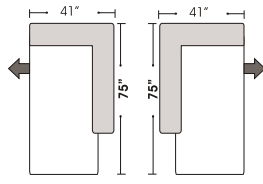

Right Arm Chaise Left Arm Chaise