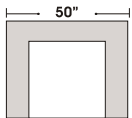

Personalizing Comfort

STANDARD

4 Seat Sofa

3 Seat Sofa

Loveseat

Chair

ARMLESS

Armless 4 Seat Sofa

Armless 3 Seat Sofa

Armless Loveseat

Armless Chair

CONVERSATION SOFAS

Left Arm Conversation Loveseat

Right Arm Conversation Loveseat

Armless Conversation Loveseat

Right Arm Chaise Left Arm Chaise

Actual Hard Frame Height 29"

Note: All sizes are approximate.

Suggested Configurations

3 Seat Sofa Queen Sleeper

Left Arm 3 Seat Sofa Queen Sleeper

Right Arm 3 Seat Sofa Queen Sleeper

SLEEPERS

Left Arm Loveseat
 +
 Curve
 +
 Right Arm Loveseat