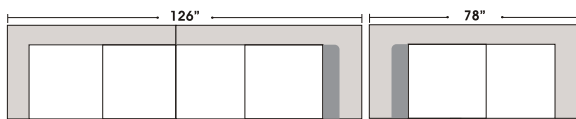

3 Seat Conversation Sofa

4 Seat Conversation Sofa (Built in 2 Pieces)

OTTOMAN

Ottoman

Cocktail Ottoman

Jumbo Ottoman

Conversation Ottoman

L-SHAPE / 90 DEGREE SECTIONAL

Left Arm 4 Seat Sofa w Right Return Right Arm Loveseat w Left Return

Left Arm 3 Seat Sofa w Right Return Right Arm 3 Seat Sofa w Left Return

Left Arm Loveseat w Right Return Right Arm 4 Seat Sofa w Left Return