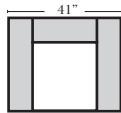

Standard

(All 4 seat items ship as one piece if stationary, two pieces if motion installed)

07/06/2012

3 Seat Sofa-001

Loveseat-004

Chair-005

Ottoman-013

Ottoman is 20" high