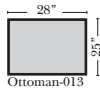

Standard

(All 4 seat items ship as one piece if stationary, two pieces if motion installed)

07/06/2012

3 Seat Sofa-001

Loveseat-004

Chair-005

Ottoman-013

Ottoman is 20" high