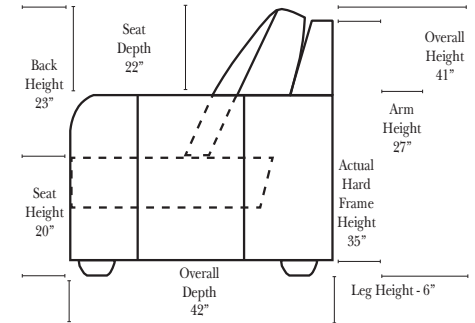

Standard

(All 4 seat items ship as one piece if stationary, two pieces if motion installed)

07/06/2012

3 Seat Sofa-001

Loveseat-004

Chair-005

Ottoman-013

Ottoman is 20" high