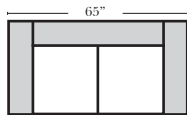

Standard

(All 4 seat items ship as one piece if stationary, two pieces if motion installed)

07/06/2012

3 Seat Sofa-001

Loveseat-004

Chair-005

Ottoman-013

Ottoman is 20" high