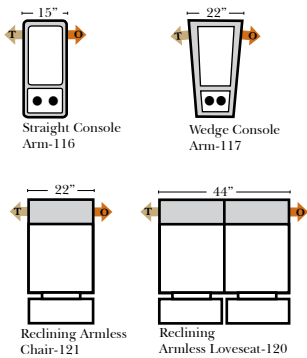

Chaise & Conversation Sectionals

Put Green Arrows with Red Arrows to Create Sectional Groups
Put Orange Arrows with Tan Arrows to Create Sectional Groups