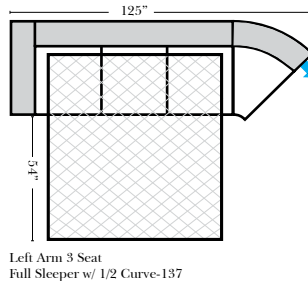

Sleepers

Put Green Arrows with Red Arrows to Create Sectional Groups
Put Blue Arrows with Yellow Arrows to Create Sectional Groups