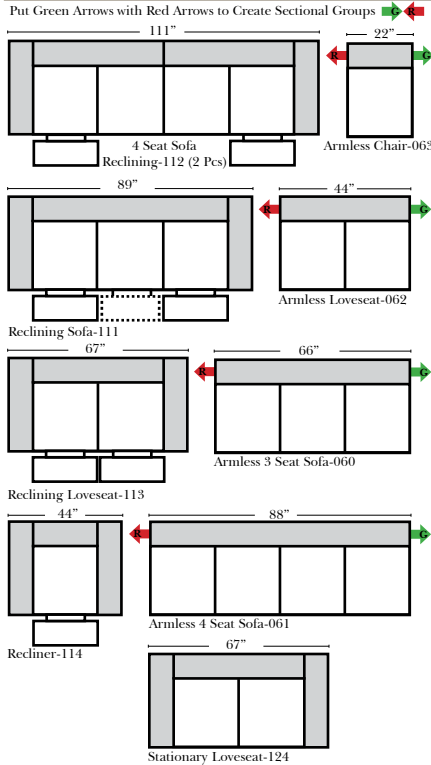

Standard & Armless (All 4 seat items ship as one piece if stationary, two pieces if motion installed)

2 Piece Curve Sectional & Ottomans

Features

- Standard:**
- Available in Full & Top Grain Leathers
 - All Hardwood Frames
 - Nail Heads (Medium Size Brass)
- Options:**
- No. 33 Firm Foam (N/C Option)
 - Console Table - Standard as Espresso finish (N/C Option is Honey Oak finish)
 - Cup Holders - Standard as Silver finish (N/C Option is Black or Hammered Antique Finish)
 - Sofa Center Recliner (Additional Charge)
 - Motorized Recliner Mechanism (additional Charge)
 - Swivel Recliner Base (additional Charge)
 - Swivel Glider Mechanism (additional Charge)
 - Lift Chair Dual Motor Mechanism (additional Charge)
- Sleeper Options:** (All the below options are at additional charges)
- Full Sleeper available w/Standard Mattress
 - Deluxe Innerspring Mattress: Full
 - Air Dream Coil Mattress: Full Only

L-Shape / 90 Degree Sectional

(All 4 seat items ship as one piece if stationary, two pieces if motion installed)

Note:

All Dimensions are approximate, if accuracy is crucial, please contact us for validation of the dimensions shown. However, a 1" to 2" variance can still apply due to foam and upholstery.