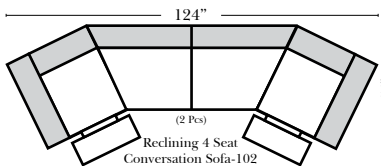

Chaise & Conversation Sectionals

Put Green Arrows with Red Arrows to Create Sectional Groups
Put Orange Arrows with Tan Arrows to Create Sectional Groups