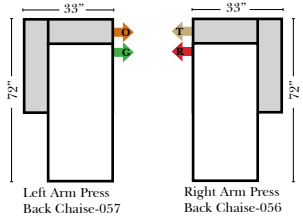

Chaise & Conversation Sectionals

Put Green Arrows with Red Arrows to Create Sectional Groups
Put Orange Arrows with Tan Arrows to Create Sectional Groups