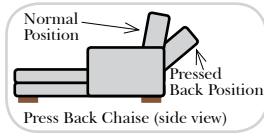

Chaise & Conversation Sectionals

Put Green Arrows with Red Arrows to Create Sectional Groups
Put Orange Arrows with Tan Arrows to Create Sectional Groups