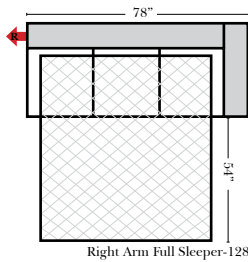

Sleepers

Put Green Arrows with Red Arrows to Create Sectional Groups
Put Blue Arrows with Yellow Arrows to Create Sectional Groups