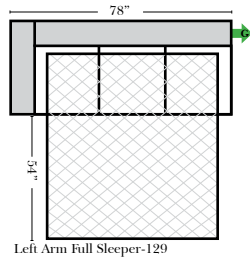

Sleepers

Put Green Arrows with Red Arrows to Create Sectional Groups
Put Blue Arrows with Yellow Arrows to Create Sectional Groups