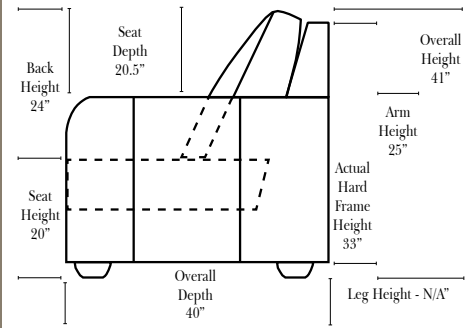

Standard & Armless (All 4 seat items ship as one piece if stationary, two pieces if motion installed)

2 Piece Curve Sectional & Ottomans

Features

- Standard:**
- Available in Full & Top Grain Leathers
 - All Hardwood Frames
 - Nail Heads (Medium Size Brass)
- Options:**
- No. 33 Firm Foam (N/C Option)
 - Console Table - Standard as Espresso finish (N/C Option is Honey Oak finish)
 - Cup Holders - Standard as Silver finish (N/C Option is Black or Hammered Antique Finish)
 - Sofa Center Recliner (Additional Charge)
 - Motorized Recliner Mechanism (additional Charge)
 - Swivel Recliner Base (additional Charge)
 - Swivel Glider Mechanism (additional Charge)
 - Lift Chair Dual Motor Mechanism (additional Charge)
- Sleeper Options:** (All the below options are at additional charges)
- Full Sleeper available w/Standard Mattress
 - Deluxe Innerspring Mattress: Full
 - Air Dream Coil Mattress: Full Only

L-Shape / 90 Degree Sectional

(All 4 seat items ship as one piece if stationary, two pieces if motion installed)

Note:

All Dimensions are approximate, if accuracy is crucial, please contact us for validation of the dimensions shown. However, a 1" to 2" variance can still apply due to foam and upholstery.