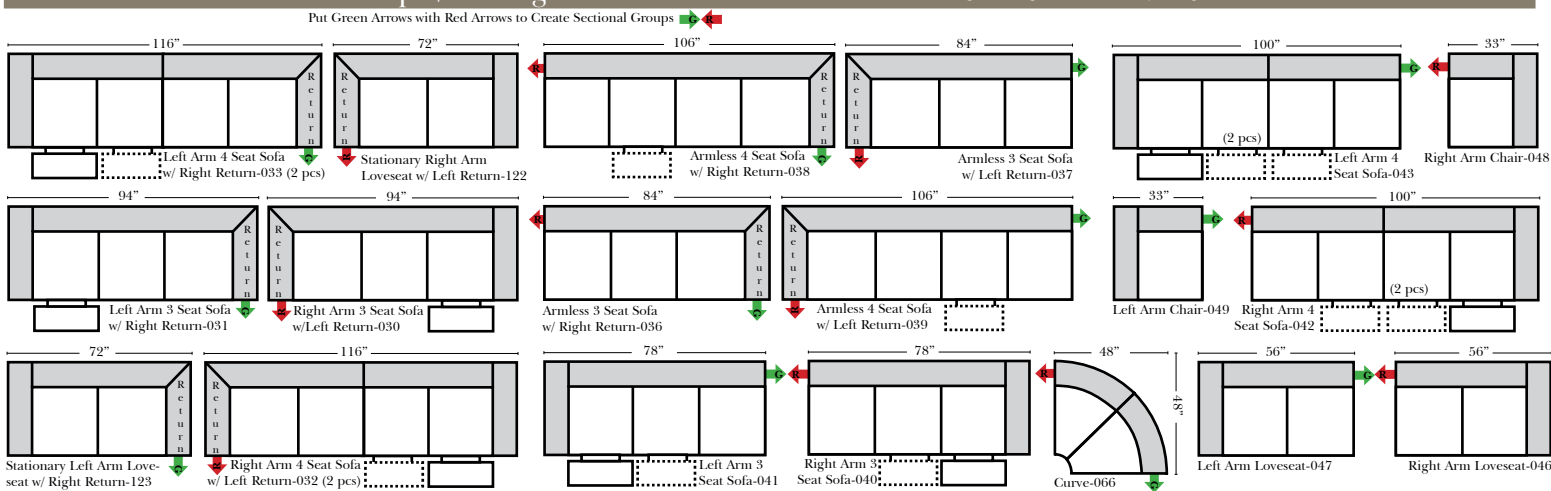

Standard & Armless (All 4 seat items ship as one piece if stationary, two pieces if motion installed)

2 Piece Curve Sectional & Ottomans

Features

- Standard:**
- Available in Full & Top Grain Leathers
 - All Hardwood Frames
 - Nail Heads (Medium Size Brass)
- Options:**
- No. 33 Firm Foam (N/C Option)
 - Console Table - Standard as Espresso finish (N/C Option is Honey Oak finish)
 - Cup Holders - Standard as Silver finish (N/C Option is Black or Hammered Antique Finish)
 - Sofa Center Recliner (Additional Charge)
 - Motorized Recliner Mechanism (additional Charge)
 - Swivel Recliner Base (additional Charge)
 - Swivel Glider Mechanism (additional Charge)
 - Lift Chair Dual Motor Mechanism (additional Charge)
- Sleeper Options:** (All the below options are at additional charges)
- Full Sleeper available w/Standard Mattress
 - Deluxe Innerspring Mattress: Full
 - Air Dream Coil Mattress: Full Only

L-Shape / 90 Degree Sectional

(All 4 seat items ship as one piece if stationary, two pieces if motion installed)

Note:

All Dimensions are approximate, if accuracy is crucial, please contact us for validation of the dimensions shown. However, a 1" to 2" variance can still apply due to foam and upholstery.