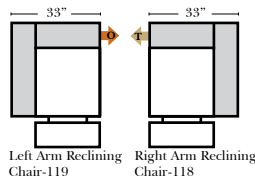

Chaise & Conversation Sectionals

Put Green Arrows with Red Arrows to Create Sectional Groups
Put Orange Arrows with Tan Arrows to Create Sectional Groups