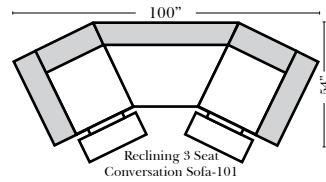

Chaise & Conversation Sectionals

Put Green Arrows with Red Arrows to Create Sectional Groups
Put Orange Arrows with Tan Arrows to Create Sectional Groups