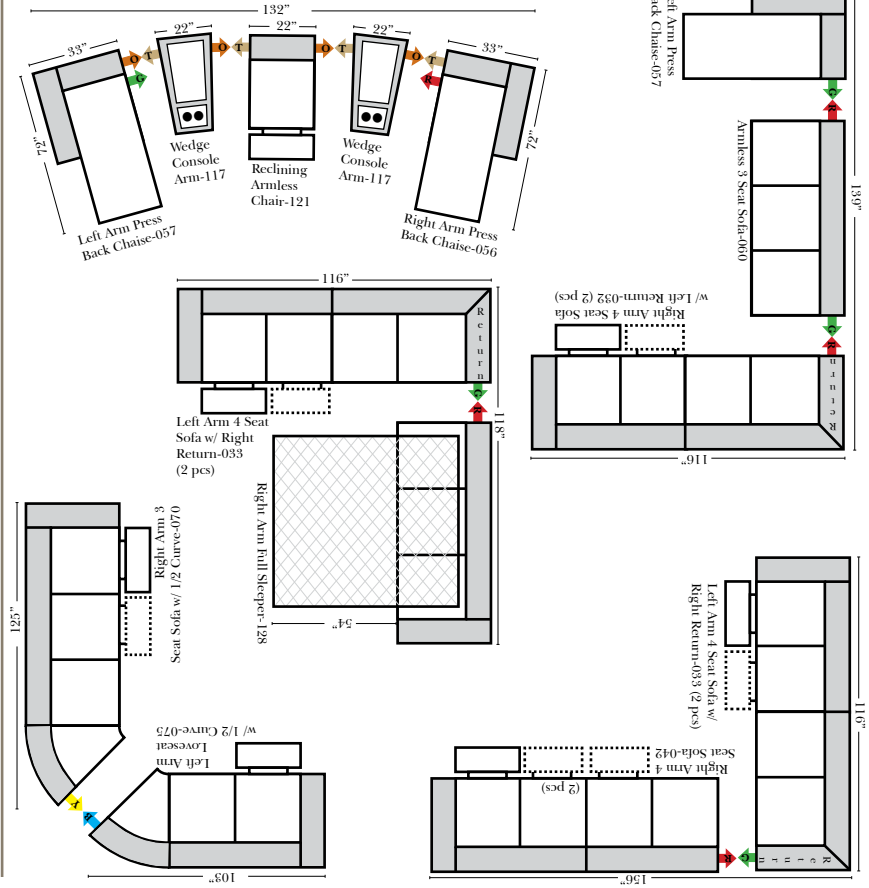

Standard & Armless (All 4 seat items ship as one piece if stationary, two pieces if motion installed)

2 Piece Curve Sectional & Ottomans

Features

- Standard:**
- Available in Full & Top Grain Leathers
 - All Hardwood Frames
 - Nail Heads (Medium Size Brass)
- Options:**
- No. 33 Firm Foam (N/C Option)
 - Console Table - Standard as Espresso finish (N/C Option is Honey Oak finish)
 - Cup Holders - Standard as Silver finish (N/C Option is Black or Hammered Antique Finish)
 - Sofa Center Recliner (Additional Charge)
 - Motorized Recliner Mechanism (additional Charge)
 - Swivel Recliner Base (additional Charge)
 - Swivel Glider Mechanism (additional Charge)
 - Lift Chair Dual Motor Mechanism (additional Charge)
- Sleeper Options:** (All the below options are at additional charges)
- Full Sleeper available w/Standard Mattress
 - Deluxe Innerspring Mattress: Full
 - Air Dream Coil Mattress: Full Only

L-Shape / 90 Degree Sectional

(All 4 seat items ship as one piece if stationary, two pieces if motion installed)

Note:

All Dimensions are approximate, if accuracy is crucial, please contact us for validation of the dimensions shown. However, a 1" to 2" variance can still apply due to foam and upholstery.

Chaise & Conversation Sectionals

Put Green Arrows with Red Arrows to Create Sectional Groups
Put Orange Arrows with Tan Arrows to Create Sectional Groups

Sleepers

Put Green Arrows with Red Arrows to Create Sectional Groups
Put Blue Arrows with Yellow Arrows to Create Sectional Groups

Suggested Configurations

07/06/2012

The Suggested Configurations below are only a sample of what the imagination can create, please enjoy creating the configuration that fits your lifestyle, using the ideas below and from the items on the opposite page.