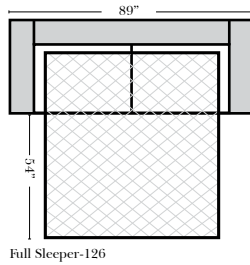

Sleepers

Put Green Arrows with Red Arrows to Create Sectional Groups
Put Blue Arrows with Yellow Arrows to Create Sectional Groups