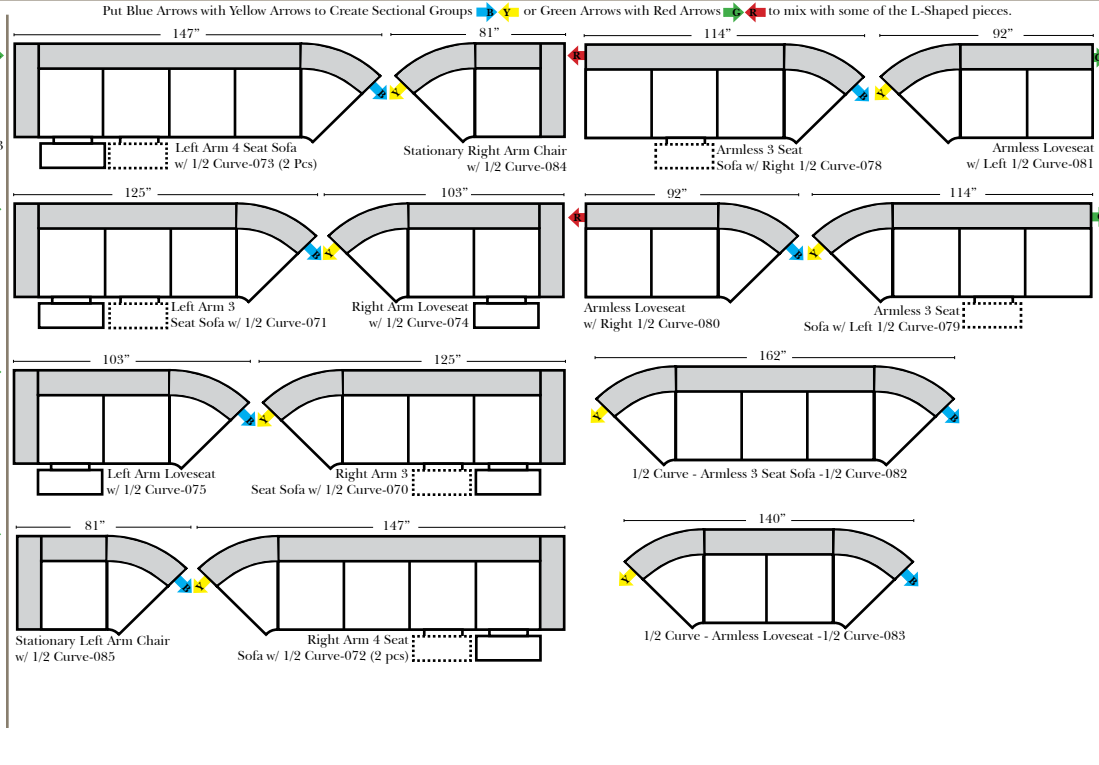

Standard & Armless (All 4 seat items ship as one piece if stationary, two pieces if motion installed)

2 Piece Curve Sectional & Ottomans

Features

- Standard:**
- Available in Full & Top Grain Leathers
 - All Hardwood Frames
 - Nail Heads (Medium Size Brass)
- Options:**
- No. 33 Firm Foam (N/C Option)
 - Console Table - Standard as Espresso finish (N/C Option is Honey Oak finish)
 - Cup Holders - Standard as Silver finish (N/C Option is Black or Hammered Antique Finish)
 - Sofa Center Recliner (Additional Charge)
 - Motorized Recliner Mechanism (additional Charge)
 - Swivel Recliner Base (additional Charge)
 - Swivel Glider Mechanism (additional Charge)
 - Lift Chair Dual Motor Mechanism (additional Charge)
- Sleeper Options:** (All the below options are at additional charges)
- Full Sleeper available w/Standard Mattress
 - Deluxe Innerspring Mattress: Full
 - Air Dream Coil Mattress: Full Only

L-Shape / 90 Degree Sectional

(All 4 seat items ship as one piece if stationary, two pieces if motion installed)

Note:

All Dimensions are approximate, if accuracy is crucial, please contact us for validation of the dimensions shown. However, a 1" to 2" variance can still apply due to foam and upholstery.