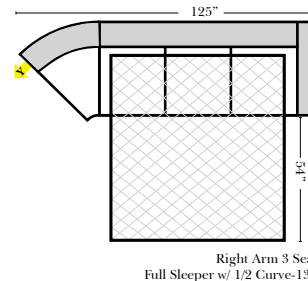

Sleepers

Put Green Arrows with Red Arrows to Create Sectional Groups
Put Blue Arrows with Yellow Arrows to Create Sectional Groups