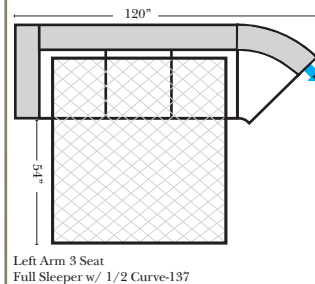

Sleepers

Put Green Arrows with Red Arrows to Create Sectional Groups
Put Blue Arrows with Yellow Arrows to Create Sectional Groups