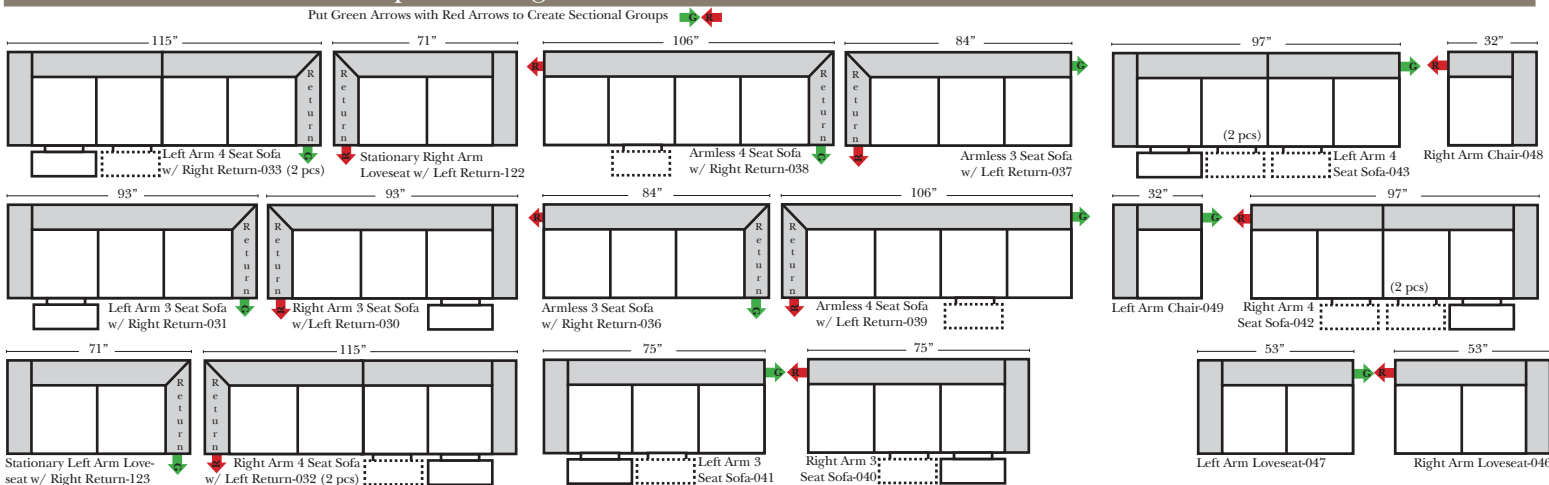

- Options that have Additional Charges:**
- Center Recliner (Symbol shows where available)
  - Add Motorized Recliner Mechanism
  - Add Swivel Recliner Base (2 Arm Recliner Only)
  - Add Swivel Glider Mechanism (2 Arm Recliner Only)
  - Add Upholstered Swivel Base (2 Arm Recliner Only)
  - Add Motorized Swivel Glider (2 Arm Recliner Only)

- Sleeper Options : Full Size Available**
- Add Standard Innerspring Mattress
  - Add Deluxe Innerspring Mattress
  - Add Air Dream Coil Mattress

**Note:**  
 All Dimensions are approximate, if accuracy is crucial, please contact us for validation of the dimensions shown. However, a 1" to 2" variance can still apply due to foam and upholstery.

### L-Shape / 90 Degree Sectional

(All 4 seat items ship as one piece if stationary, two pieces if motion installed)

**Chaise & Conversation Sectionals**

Put Green Arrows with Red Arrows to Create Sectional Groups  
 Put Orange Arrows with Tan Arrows to Create Sectional Groups