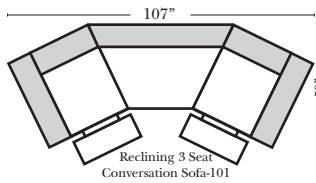

- Sleeper Options : Full Size Available**
- Add Standard Innerspring Mattress
  - Add Deluxe Innerspring Mattress
  - Add Air Dream Coil Mattress

**Note:**  
 All Dimensions are approximate, if accuracy is crucial, please contact us for validation of the dimensions shown. However, a 1" to 2" variance can still apply due to foam and upholstery.

### L-Shape / 90 Degree Sectional

(All 4 seat items ship as one piece if stationary, two pieces if motion installed)

**Chaise & Conversation Sectionals**

Put Green Arrows with Red Arrows to Create Sectional Groups  
 Put Orange Arrows with Tan Arrows to Create Sectional Groups