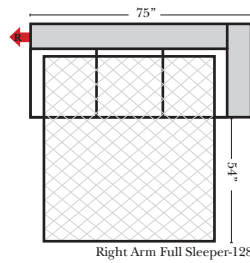

Sleepers

Put Green Arrows with Red Arrows to Create Sectional Groups
Put Blue Arrows with Yellow Arrows to Create Sectional Groups