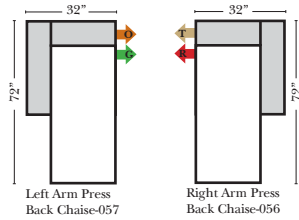

- Sleeper Options : Full Size Available**
- Add Standard Innerspring Mattress
  - Add Deluxe Innerspring Mattress
  - Add Air Dream Coil Mattress

**Note:**  
 All Dimensions are approximate, if accuracy is crucial, please contact us for validation of the dimensions shown. However, a 1" to 2" variance can still apply due to foam and upholstery.

### L-Shape / 90 Degree Sectional

(All 4 seat items ship as one piece if stationary, two pieces if motion installed)

**Chaise & Conversation Sectionals**

Put Green Arrows with Red Arrows to Create Sectional Groups  
 Put Orange Arrows with Tan Arrows to Create Sectional Groups