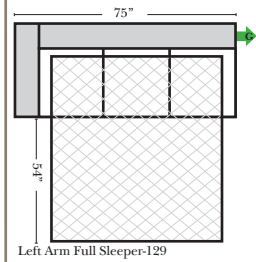

Sleepers

Put Green Arrows with Red Arrows to Create Sectional Groups
Put Blue Arrows with Yellow Arrows to Create Sectional Groups