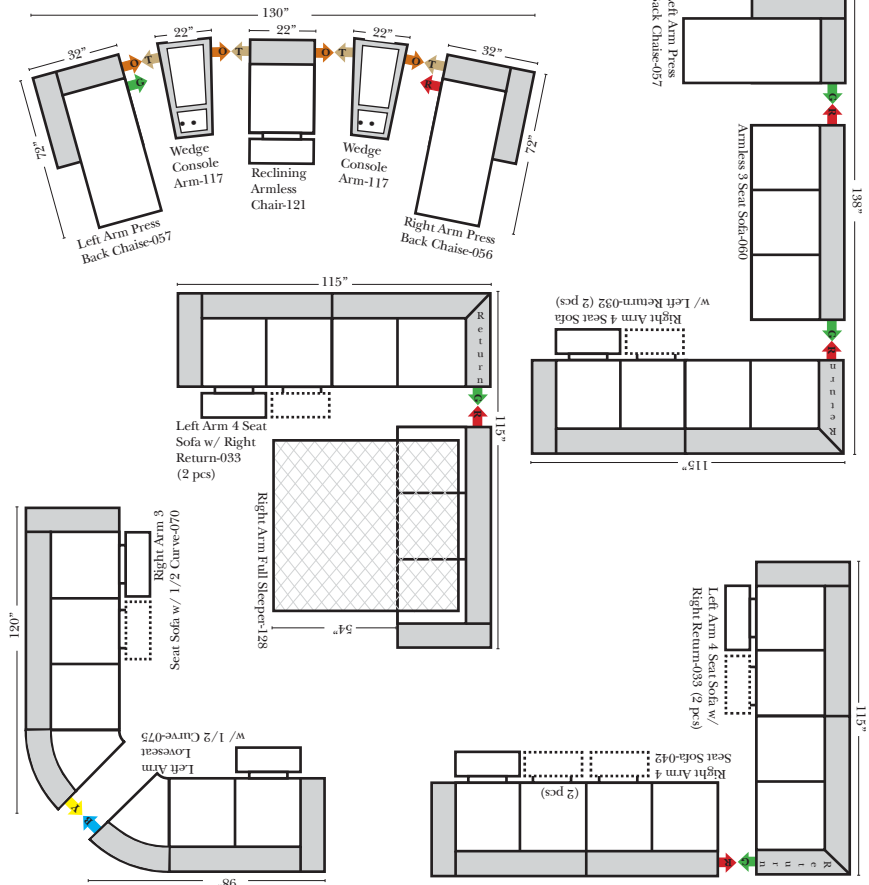

### Standard & Armless

(All 4 seat items ship as one piece if stationary, two pieces if motion installed)

- Sleeper Options : Full Size Available**
- Add Standard Innerspring Mattress
  - Add Deluxe Innerspring Mattress
  - Add Air Dream Coil Mattress

**Note:**  
 All Dimensions are approximate, if accuracy is crucial, please contact us for validation of the dimensions shown. However, a 1" to 2" variance can still apply due to foam and upholstery.

### L-Shape / 90 Degree Sectional

(All 4 seat items ship as one piece if stationary, two pieces if motion installed)

**Chaise & Conversation Sectionals**

Put Green Arrows with Red Arrows to Create Sectional Groups  
 Put Orange Arrows with Tan Arrows to Create Sectional Groups

**Sleepers**

Put Green Arrows with Red Arrows to Create Sectional Groups  
 Put Blue Arrows with Yellow Arrows to Create Sectional Groups

**Suggested Configurations**

07/06/2012

The Suggested Configurations below are only a sample of what the imagination can create, please enjoy creating the configuration that fits your lifestyle, using the ideas below and from the items on the opposite page.