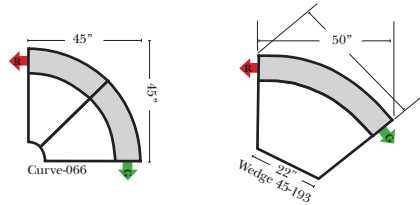

Chaise & Conversation Sectionals

Put Green Arrows with Red Arrows to Create Sectional Groups
Put Orange Arrows with Tan Arrows to Create Sectional Groups