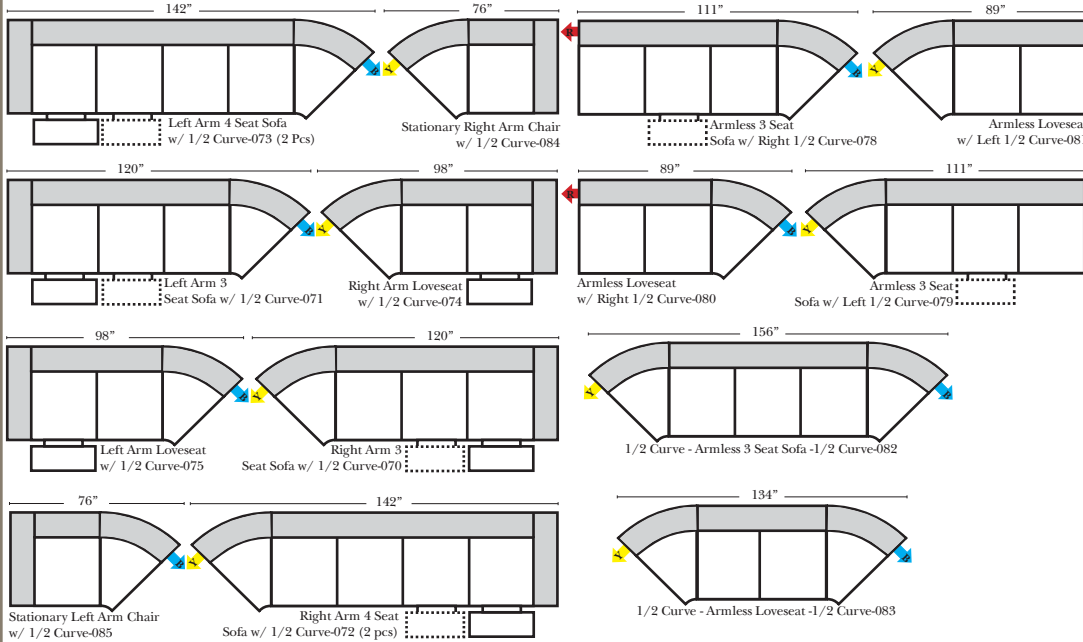

### Standard & Armless

(All 4 seat items ship as one piece if stationary, two pieces if motion installed)

### 2 Piece Curve Sectional & Ottomans

Put Blue Arrows with Yellow Arrows to Create Sectional Groups or Green Arrows with Red Arrows mix with some of the L-Shaped pieces.

- Sleeper Options : Full Size Available**
- Add Standard Innerspring Mattress
  - Add Deluxe Innerspring Mattress
  - Add Air Dream Coil Mattress

**Note:**  
 All Dimensions are approximate, if accuracy is crucial, please contact us for validation of the dimensions shown. However, a 1" to 2" variance can still apply due to foam and upholstery.

### L-Shape / 90 Degree Sectional

(All 4 seat items ship as one piece if stationary, two pieces if motion installed)

**Chaise & Conversation Sectionals**

Put Green Arrows with Red Arrows to Create Sectional Groups  
 Put Orange Arrows with Tan Arrows to Create Sectional Groups