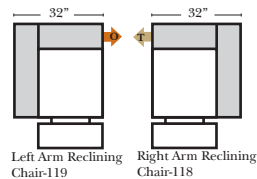

- Sleeper Options : Full Size Available**
- Add Standard Innerspring Mattress
  - Add Deluxe Innerspring Mattress
  - Add Air Dream Coil Mattress

**Note:**  
 All Dimensions are approximate, if accuracy is crucial, please contact us for validation of the dimensions shown. However, a 1" to 2" variance can still apply due to foam and upholstery.

### L-Shape / 90 Degree Sectional

(All 4 seat items ship as one piece if stationary, two pieces if motion installed)

**Chaise & Conversation Sectionals**

Put Green Arrows with Red Arrows to Create Sectional Groups  
 Put Orange Arrows with Tan Arrows to Create Sectional Groups