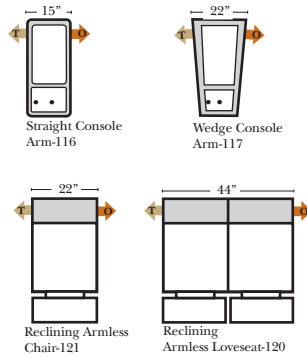

- Sleeper Options : Full Size Available**
- Add Standard Innerspring Mattress
  - Add Deluxe Innerspring Mattress
  - Add Air Dream Coil Mattress

**Note:**  
 All Dimensions are approximate, if accuracy is crucial, please contact us for validation of the dimensions shown. However, a 1" to 2" variance can still apply due to foam and upholstery.

### L-Shape / 90 Degree Sectional

(All 4 seat items ship as one piece if stationary, two pieces if motion installed)

**Chaise & Conversation Sectionals**

Put Green Arrows with Red Arrows to Create Sectional Groups  
 Put Orange Arrows with Tan Arrows to Create Sectional Groups