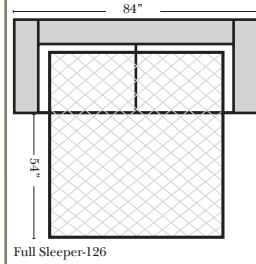

Sleepers

Put Green Arrows with Red Arrows to Create Sectional Groups
Put Blue Arrows with Yellow Arrows to Create Sectional Groups