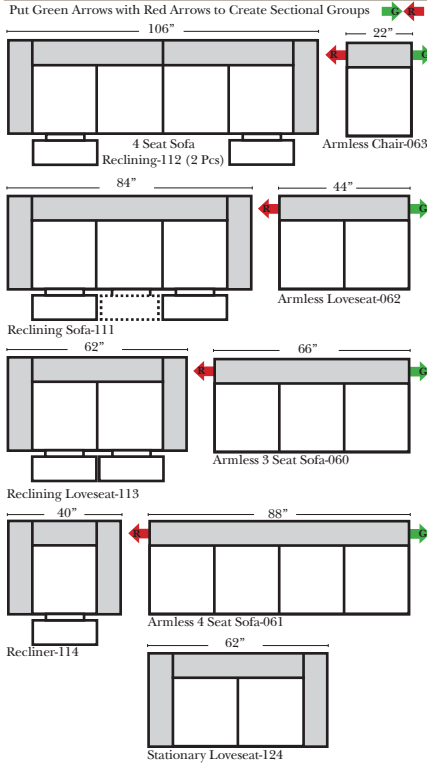

### Standard & Armless

(All 4 seat items ship as one piece if stationary, two pieces if motion installed)

### 2 Piece Curve Sectional & Ottomans

Put Blue Arrows with Yellow Arrows to Create Sectional Groups or Green Arrows with Red Arrows mix with some of the L-Shaped pieces.

- Sleeper Options : Full Size Available**
- Add Standard Innerspring Mattress
  - Add Deluxe Innerspring Mattress
  - Add Air Dream Coil Mattress

**Note:**  
 All Dimensions are approximate, if accuracy is crucial, please contact us for validation of the dimensions shown. However, a 1" to 2" variance can still apply due to foam and upholstery.

### L-Shape / 90 Degree Sectional

(All 4 seat items ship as one piece if stationary, two pieces if motion installed)

**Chaise & Conversation Sectionals**

Put Green Arrows with Red Arrows to Create Sectional Groups  
 Put Orange Arrows with Tan Arrows to Create Sectional Groups