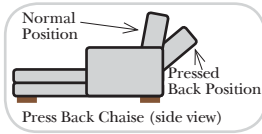

- Sleeper Options : Full Size Available**
- Add Standard Innerspring Mattress
  - Add Deluxe Innerspring Mattress
  - Add Air Dream Coil Mattress

**Note:**  
 All Dimensions are approximate, if accuracy is crucial, please contact us for validation of the dimensions shown. However, a 1" to 2" variance can still apply due to foam and upholstery.

### L-Shape / 90 Degree Sectional

(All 4 seat items ship as one piece if stationary, two pieces if motion installed)

**Chaise & Conversation Sectionals**

Put Green Arrows with Red Arrows to Create Sectional Groups  
 Put Orange Arrows with Tan Arrows to Create Sectional Groups