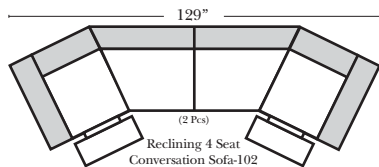

- Sleeper Options : Full Size Available**
- Add Standard Innerspring Mattress
  - Add Deluxe Innerspring Mattress
  - Add Air Dream Coil Mattress

**Note:**  
 All Dimensions are approximate, if accuracy is crucial, please contact us for validation of the dimensions shown. However, a 1" to 2" variance can still apply due to foam and upholstery.

### L-Shape / 90 Degree Sectional

(All 4 seat items ship as one piece if stationary, two pieces if motion installed)

**Chaise & Conversation Sectionals**

Put Green Arrows with Red Arrows to Create Sectional Groups  
 Put Orange Arrows with Tan Arrows to Create Sectional Groups