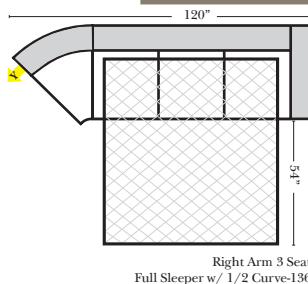

Sleepers

Put Green Arrows with Red Arrows to Create Sectional Groups
Put Blue Arrows with Yellow Arrows to Create Sectional Groups