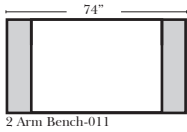

Standard

08/23/2012

2 Arm Bench-011

Features

Standard:

- Available in Full & Top Grain Leathers
- All Hardwood Frames

Options:

- No. 33 Firm Foam (N/C Option)

Sleeper Options: (No Sleepers available on this style)

Note:

All Dimensions are approximate, if accuracy is crucial, please contact us for validation of the dimensions shown. However, a 1" to 2" variance can still apply due to foam and upholstery.