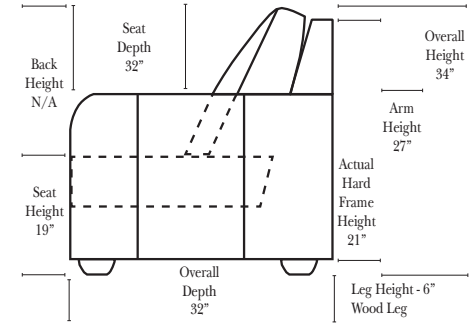

Standard

08/23/2012

2 Arm Bench-011

Features

Standard:

- Available in Full & Top Grain Leathers
- All Hardwood Frames

Options:

- No. 33 Firm Foam (N/C Option)

Sleeper Options: (No Sleepers available on this style)

Note:

All Dimensions are approximate, if accuracy is crucial, please contact us for validation of the dimensions shown. However, a 1" to 2" variance can still apply due to foam and upholstery.