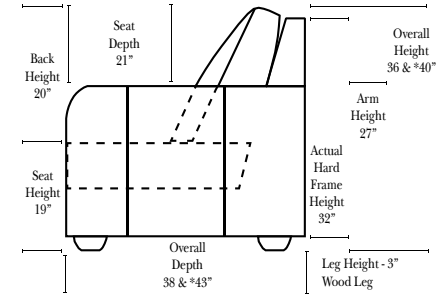

Ottoman is 18" high

Q-206 Premium Sleeper Attributes:

- Price in all grades includes the Premium Queen Sleeper
- Easy to open with wheels that smoothly roll out
- 80" in Length comfortable for tall users
- Wood Slats provide a stable and even foundation compared to a canvas foundation
- No irritating metal bar in the back like other sleeper mechanisms
- Queen Air Coil Mattress included w/remote control (Inflate / Stop / Deflate Switch, 40 seconds to Inflate / Deflate)

Note:

All Dimensions are approximate, if accuracy is crucial, please contact us for validation of the dimensions shown. However, a 1" to 2" variance can still apply due to foam and upholstery.