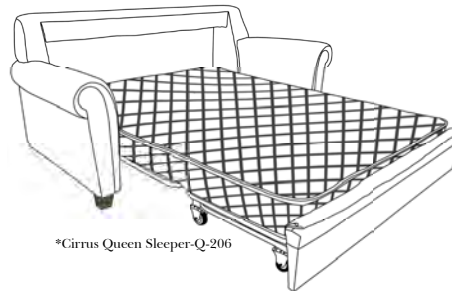

Ottoman is 18" high

Q-206 Premium Sleeper Attributes:

- Price in all grades includes the Premium Queen Sleeper
- Easy to open with wheels that smoothly roll out
- 80" in Length comfortable for tall users
- Wood Slats provide a stable and even foundation compared to a canvas foundation
- No irritating metal bar in the back like other sleeper mechanisms
- Queen Air Coil Mattress included w/remote control (Inflate / Stop / Deflate Switch, 40 seconds to Inflate / Deflate)