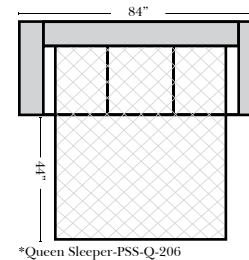

Ottoman is 18" high

Q-206 Premium Sleeper Attributes:

- Price in all grades includes the Premium Queen Sleeper
- Easy to open with wheels that smoothly roll out
- 80" in Length comfortable for tall users
- Wood Slats provide a stable and even foundation compared to a canvas foundation
- No irritating metal bar in the back like other sleeper mechanisms
- Queen Air Coil Mattress included w/remote control (Inflate / Stop / Deflate Switch, 40 seconds to Inflate / Deflate)

Note:

All Dimensions are approximate, if accuracy is crucial, please contact us for validation of the dimensions shown. However, a 1" to 2" variance can still apply due to foam and upholstery.