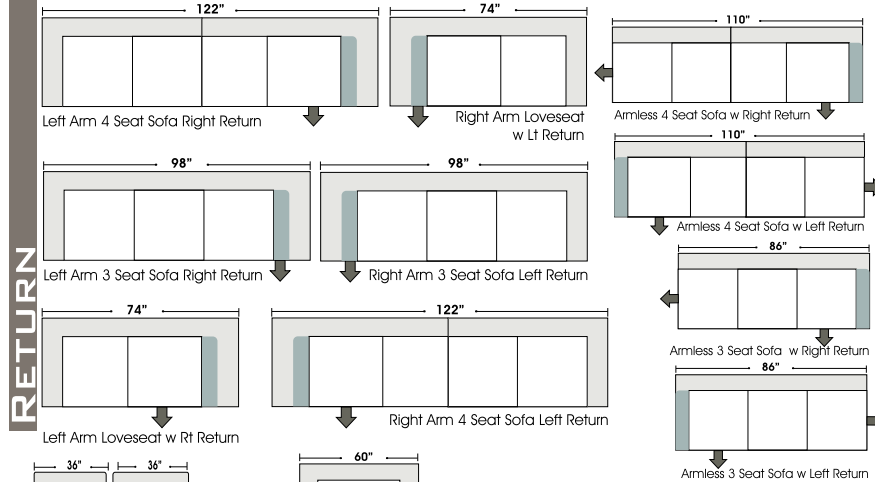

07/06/2012

Features

Standard:

- All Full or Top-Grain Leather
- All hardwood frames

Options:

- Down Seats (Additional Charges Apply)
- Down Backs (Additional Charges Apply)

Sleeper Options:

Special orders shipped within 4-6 weeks

STANDARD