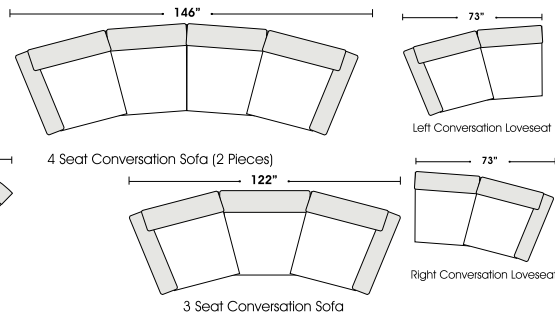

07/06/2012

Features

Standard:

- All Full or Top-Grain Leather
- All hardwood frames

Options:

- Down Seats (Additional Charges Apply)
- Down Backs (Additional Charges Apply)

Sleeper Options:

Special orders shipped within 4-6 weeks

STANDARD