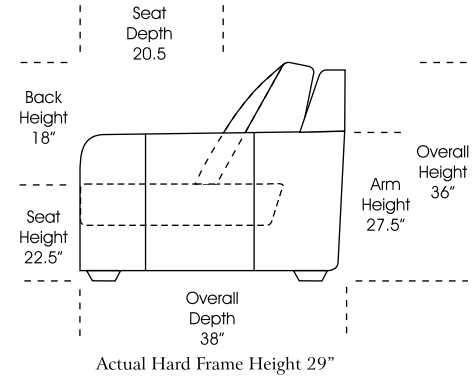

Note: All sizes are approximate.

07/06/2012

Features

Standard:

- All Full or Top-Grain Leather
- All hardwood frames

Options:

- Down Seats (Additional Charges Apply)
- Down Backs (Additional Charges Apply)

Sleeper Options:

Special orders shipped within 4-6 weeks

STANDARD