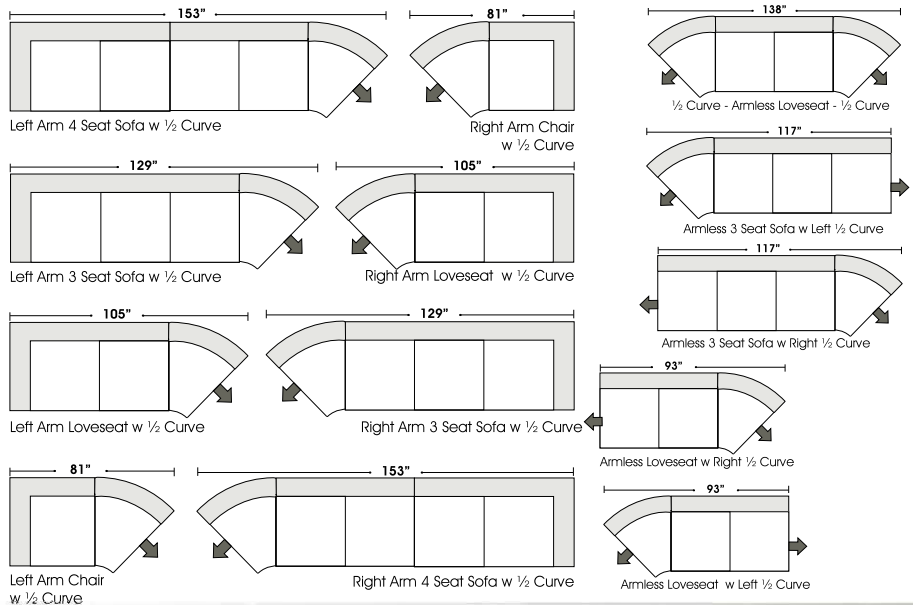

07/06/2012

Features

Standard:

- All Full or Top-Grain Leather
- All hardwood frames

Options:

- Down Seats (Additional Charges Apply)
- Down Backs (Additional Charges Apply)

Sleeper Options:

Special orders shipped within 4-6 weeks

STANDARD

1/2 CURVE

OTTOMANS