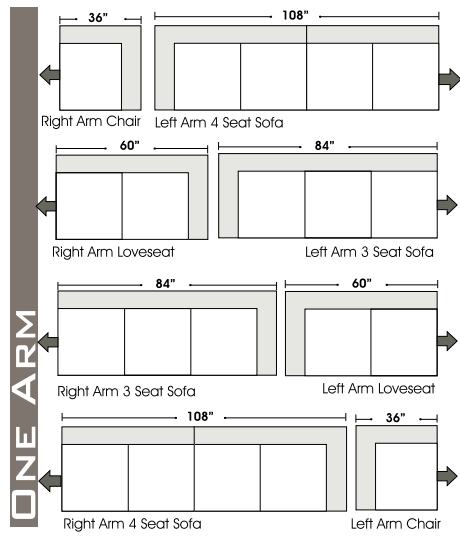

07/06/2012

Features

Standard:

- All Full or Top-Grain Leather
- All hardwood frames

Options:

- Down Seats (Additional Charges Apply)
- Down Backs (Additional Charges Apply)

Sleeper Options:

Special orders shipped within 4-6 weeks

STANDARD

1/2 CURVE

OTTOMANS