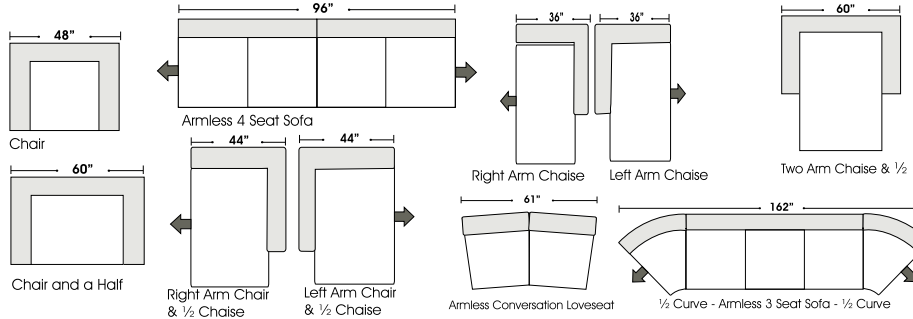

07/06/2012

Features

Standard:

- All Full or Top-Grain Leather
- All hardwood frames

Options:

- Down Seats (Additional Charges Apply)
- Down Backs (Additional Charges Apply)

Sleeper Options:

Special orders shipped within 4-6 weeks

STANDARD