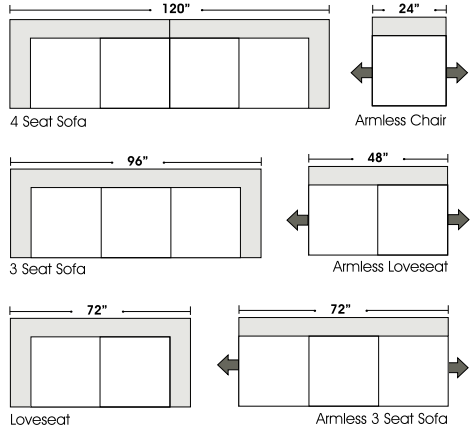

07/06/2012

Features

Standard:

- All Full or Top-Grain Leather
- All hardwood frames

Options:

- Down Seats (Additional Charges Apply)
- Down Backs (Additional Charges Apply)

Sleeper Options:

Special orders shipped within 4-6 weeks

STANDARD