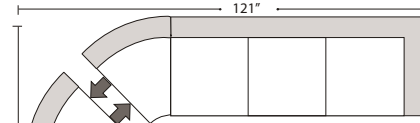

07/06/2012

Features

Standard:

- All Full or Top-Grain Leather
- All hardwood frames

Options:

- Down Seats & Down Backs (Additional Charges Apply)
- No. 33 Firm Seating

Sleeper Options:

- Queen Sleeper Option Available w/ Standard Mattress (Additional Charges Apply)
- Twin Sleeper Option Available w/ Standard Mattress (Additional Charges Apply)
- Deluxe Innerspring Mattress: Queen / Full / Twin (Additional Charges Apply)
- Air Dream Coil Mattress: Queen or Full Size Only (Additional Charges Apply)
- Hideaway Air Mattress: Queen Size Only (Additional Charges Apply)

Note: All sizes are approximate.

07/06/2012

Suggested Configurations

Left Arm Queen Sleeper

Right Arm Queen Sleeper

Left Arm Queen Sleeper w 1/2 Curve

Right Arm Queen Sleeper w 1/2 Curve

Right Arm Sofa w Lt Return
+
Left Arm Sofa

Right Arm Sofa w 1/2 Curve
+
Left Arm Sofa w 1/2 Curve

Right Arm Loveseat w 1/2 Curve
+
Left Arm Loveseat w 1/2 Curve

Right Arm 3 Seat Sofa w Lt Return
+
Armless Sofa
+
Left Arm Chaise

Left Conversation Loveseat
+
Armless Conversation Loveseat
+
Right Conversation Loveseat