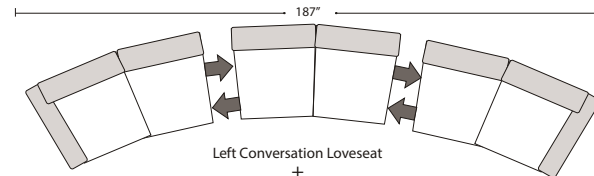

07/06/2012

Features

Standard:

- All Full or Top-Grain Leather
- All hardwood frames

Options:

- Down Seats & Down Backs (Additional Charges Apply)
- No. 33 Firm Seating

Sleeper Options:

- Queen Sleeper Option Available w/ Standard Mattress (Additional Charges Apply)
- Twin Sleeper Option Available w/ Standard Mattress (Additional Charges Apply)
- Deluxe Innerspring Mattress: Queen / Full / Twin (Additional Charges Apply)
- Air Dream Coil Mattress: Queen or Full Size Only (Additional Charges Apply)
- Hideaway Air Mattress: Queen Size Only (Additional Charges Apply)

Note: All sizes are approximate.

07/06/2012

Suggested Configurations

Left Arm Queen Sleeper

Right Arm Queen Sleeper

Left Arm Queen Sleeper w 1/2 Curve

Right Arm Queen Sleeper w 1/2 Curve

Right Arm Sofa w Lt Return
+
Left Arm Sofa

Right Arm Sofa w 1/2 Curve
+
Left Arm Sofa w 1/2 Curve

Right Arm Loveseat w 1/2 Curve
+
Left Arm Loveseat w 1/2 Curve

Right Arm 3 Seat Sofa w Lt Return
+
Armless Sofa
+
Left Arm Chaise

Left Conversation Loveseat
+
Armless Conversation Loveseat
+
Right Conversation Loveseat

Right Arm Loveseat w 1/2 Curve
+
Left Arm Sofa w 1/2 Curve

Right Arm Loveseat
+
Left Arm Loveseat w RT Return

Right Arm Loveseat
+
Left Arm 3 Seat Sofa w Rt Return

Right Arm Loveseat w Lt Return
+
Left Arm Sofa