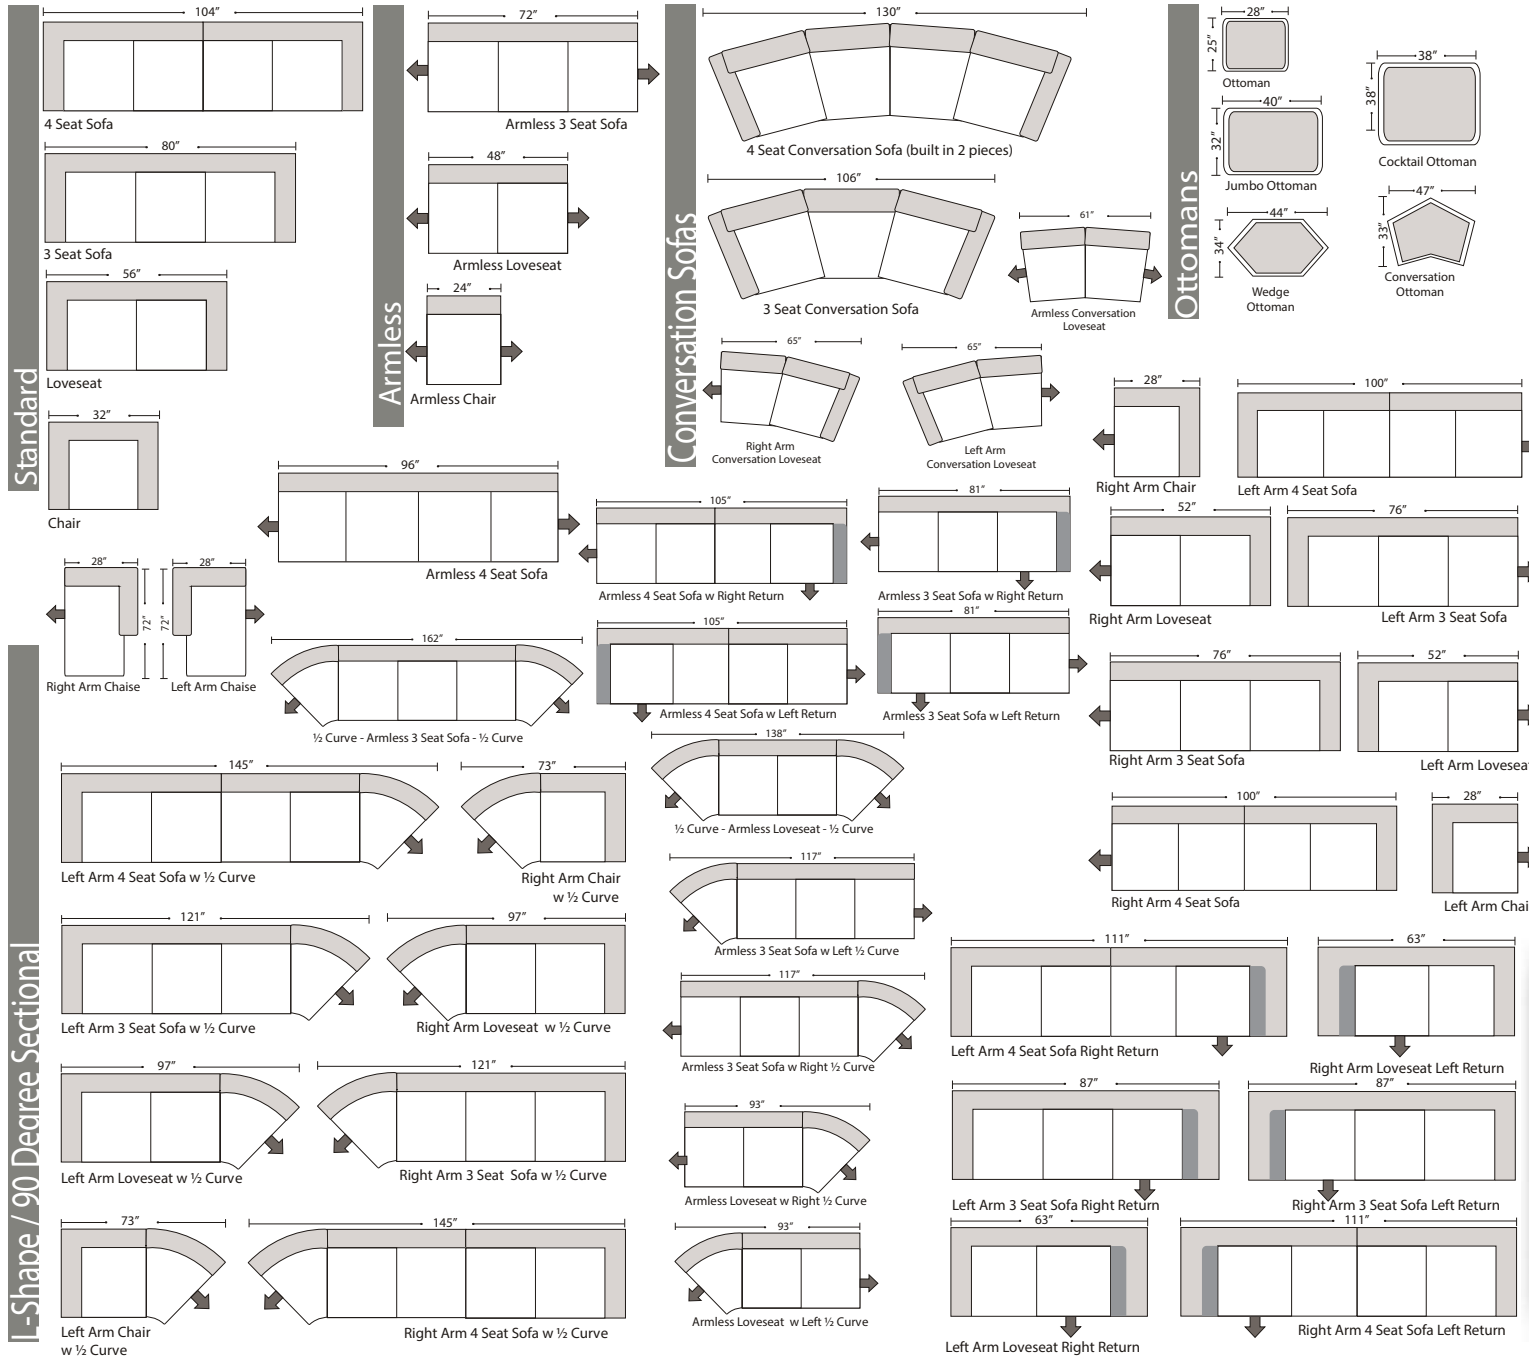

07/06/2012

Features

Standard:

- All Full or Top-Grain Leather
- All hardwood frames

Options:

- Down Seats & Down Backs (Additional Charges Apply)
- No. 33 Firm Seating

Sleeper Options:

- Queen Sleeper Option Available w/ Standard Mattress (Additional Charges Apply)
- Twin Sleeper Option Available w/ Standard Mattress (Additional Charges Apply)
- Deluxe Innerspring Mattress: Queen / Full / Twin (Additional Charges Apply)
- Air Dream Coil Mattress: Queen or Full Size Only (Additional Charges Apply)
- Hideaway Air Mattress: Queen Size Only (Additional Charges Apply)

Note: All sizes are approximate.

07/06/2012

Suggested Configurations

Left Arm Queen Sleeper

Right Arm Queen Sleeper

Left Arm Queen Sleeper w 1/2 Curve

Right Arm Queen Sleeper w 1/2 Curve

Right Arm Sofa w Lt Return
+
Left Arm Sofa

Right Arm Sofa w 1/2 Curve
+
Left Arm Sofa w 1/2 Curve

Right Arm Loveseat w 1/2 Curve
+
Left Arm Loveseat w 1/2 Curve

Right Arm 3 Seat Sofa w Lt Return
+
Armless Sofa
+
Left Arm Chaise

Left Conversation Loveseat
+
Armless Conversation Loveseat
+
Right Conversation Loveseat

Right Arm Loveseat w 1/2 Curve
+
Left Arm Sofa w 1/2 Curve

Right Arm Loveseat
+
Left Arm Loveseat w RT Return

Right Arm Loveseat
+
Left Arm 3 Seat Sofa w Rt Return

Right Arm Loveseat w Lt Return
+
Left Arm Sofa