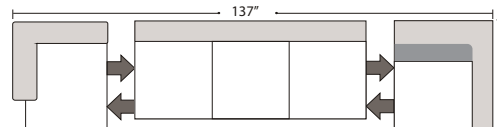

07/06/2012

Features

Standard:

- All Full or Top-Grain Leather
- All hardwood frames

Options:

- Down Seats & Down Backs (Additional Charges Apply)
- No. 33 Firm Seating

Sleeper Options:

- Queen Sleeper Option Available w/ Standard Mattress (Additional Charges Apply)
- Twin Sleeper Option Available w/ Standard Mattress (Additional Charges Apply)
- Deluxe Innerspring Mattress: Queen / Full / Twin (Additional Charges Apply)
- Air Dream Coil Mattress: Queen or Full Size Only (Additional Charges Apply)
- Hideaway Air Mattress: Queen Size Only (Additional Charges Apply)

Note: All sizes are approximate.

07/06/2012

Suggested Configurations

Left Arm Queen Sleeper

Right Arm Queen Sleeper

Left Arm Queen Sleeper w 1/2 Curve

Right Arm Queen Sleeper w 1/2 Curve

Right Arm Sofa w Lt Return
+
Left Arm Sofa

Right Arm Sofa w 1/2 Curve
+
Left Arm Sofa w 1/2 Curve

Right Arm Loveseat w 1/2 Curve
+
Left Arm Loveseat w 1/2 Curve

Right Arm 3 Seat Sofa w Lt Return
+
Armless Sofa
+
Left Arm Chaise

Left Conversation Loveseat
+
Armless Conversation Loveseat
+
Right Conversation Loveseat

Right Arm Loveseat w 1/2 Curve
+
Left Arm Sofa w 1/2 Curve

Right Arm Loveseat
+
Left Arm Loveseat w RT Return

Right Arm Loveseat
+
Left Arm 3 Seat Sofa w Rt Return

Right Arm Loveseat w Lt Return
+
Left Arm Sofa