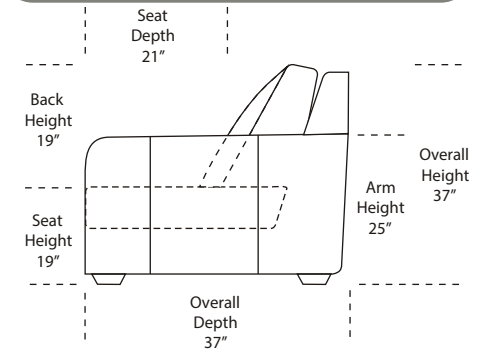

07/06/2012

Features

Standard:

- All Full or Top-Grain Leather
- All hardwood frames

Options:

- Down Seats & Down Backs (Additional Charges Apply)
- No. 33 Firm Seating

Sleeper Options:

- Queen Sleeper Option Available w/ Standard Mattress (Additional Charges Apply)
- Twin Sleeper Option Available w/ Standard Mattress (Additional Charges Apply)
- Deluxe Innerspring Mattress: Queen / Full / Twin (Additional Charges Apply)
- Air Dream Coil Mattress: Queen or Full Size Only (Additional Charges Apply)
- Hideaway Air Mattress: Queen Size Only (Additional Charges Apply)

Note: All sizes are approximate.

07/06/2012

Suggested Configurations

Left Arm Queen Sleeper

Right Arm Queen Sleeper

Left Arm Queen Sleeper w 1/2 Curve

Right Arm Queen Sleeper w 1/2 Curve

Right Arm Sofa w Lt Return
+
Left Arm Sofa

Right Arm Sofa w 1/2 Curve
+
Left Arm Sofa w 1/2 Curve

Right Arm Loveseat w 1/2 Curve
+
Left Arm Loveseat w 1/2 Curve

Right Arm 3 Seat Sofa w Lt Return
+
Armless Sofa
+
Left Arm Chaise

Left Conversation Loveseat
+
Armless Conversation Loveseat
+
Right Conversation Loveseat

Right Arm Loveseat w 1/2 Curve
+
Left Arm Sofa w 1/2 Curve

Right Arm Loveseat
+
Left Arm Loveseat w RT Return

Right Arm Loveseat
+
Left Arm 3 Seat Sofa w Rt Return

Right Arm Loveseat w Lt Return
+
Left Arm Sofa