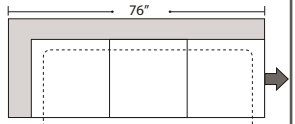

07/06/2012

Features

Standard:

- All Full or Top-Grain Leather
- All hardwood frames

Options:

- Down Seats & Down Backs (Additional Charges Apply)
- No. 33 Firm Seating

Sleeper Options:

- Queen Sleeper Option Available w/ Standard Mattress (Additional Charges Apply)
- Twin Sleeper Option Available w/ Standard Mattress (Additional Charges Apply)
- Deluxe Innerspring Mattress: Queen / Full / Twin (Additional Charges Apply)
- Air Dream Coil Mattress: Queen or Full Size Only (Additional Charges Apply)
- Hideaway Air Mattress: Queen Size Only (Additional Charges Apply)

Note: All sizes are approximate.

07/06/2012

Suggested Configurations

Left Arm Queen Sleeper

Right Arm Queen Sleeper

Left Arm Queen Sleeper w 1/2 Curve

Right Arm Queen Sleeper w 1/2 Curve

Right Arm Sofa w Lt Return
+
Left Arm Sofa

Right Arm Sofa w 1/2 Curve
+
Left Arm Sofa w 1/2 Curve

Right Arm Loveseat w 1/2 Curve
+
Left Arm Loveseat w 1/2 Curve

Right Arm 3 Seat Sofa w Lt Return
+
Armless Sofa
+
Left Arm Chaise

Left Conversation Loveseat
+
Armless Conversation Loveseat
+
Right Conversation Loveseat

Right Arm Loveseat w 1/2 Curve
+
Left Arm Sofa w 1/2 Curve

Right Arm Loveseat
+
Left Arm Loveseat w RT Return

Right Arm Loveseat
+
Left Arm 3 Seat Sofa w Rt Return

Right Arm Loveseat w Lt Return
+
Left Arm Sofa