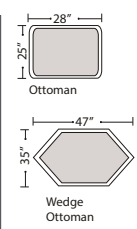

**Features** 07/06/2012

**Standard:**

- All Full or Top-Grain Leather
- All hardwood frame
- Large Nailheads Touching

**Options:**

- No. 33 Firm Seating

**Special orders shipped within 4-6 weeks**