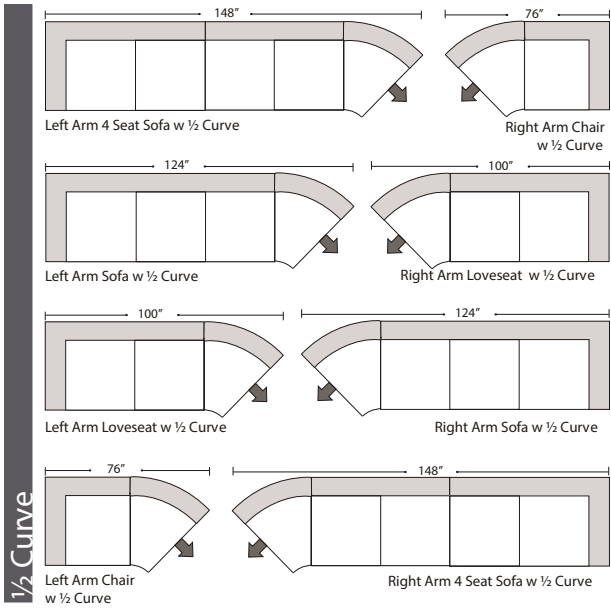

**Features** 07/06/2012

**Standard:**

- All Full or Top-Grain Leather
- All hardwood frame
- Large Nailheads Touching

**Options:**

- No. 33 Firm Seating

**Special orders shipped within 4-6 weeks**