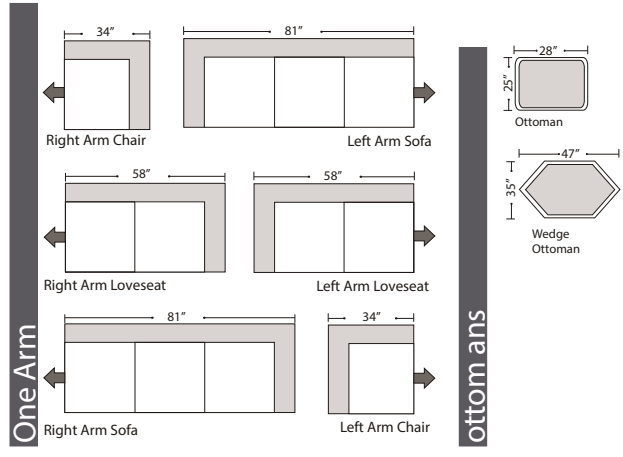

**Features** 07/06/2012

**Standard:**

- All Full or Top-Grain Leather
- All hardwood frame
- Large Nailheads Touching

**Options:**

- No. 33 Firm Seating

**Special orders shipped within 4-6 weeks**