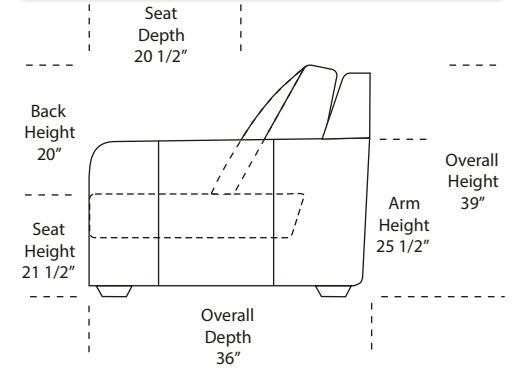

**Features** 07/06/2012

**Standard:**

- All Full or Top-Grain Leather
- All hardwood frame
- Large Nailheads Touching

**Options:**

- No. 33 Firm Seating

**Special orders shipped within 4-6 weeks**