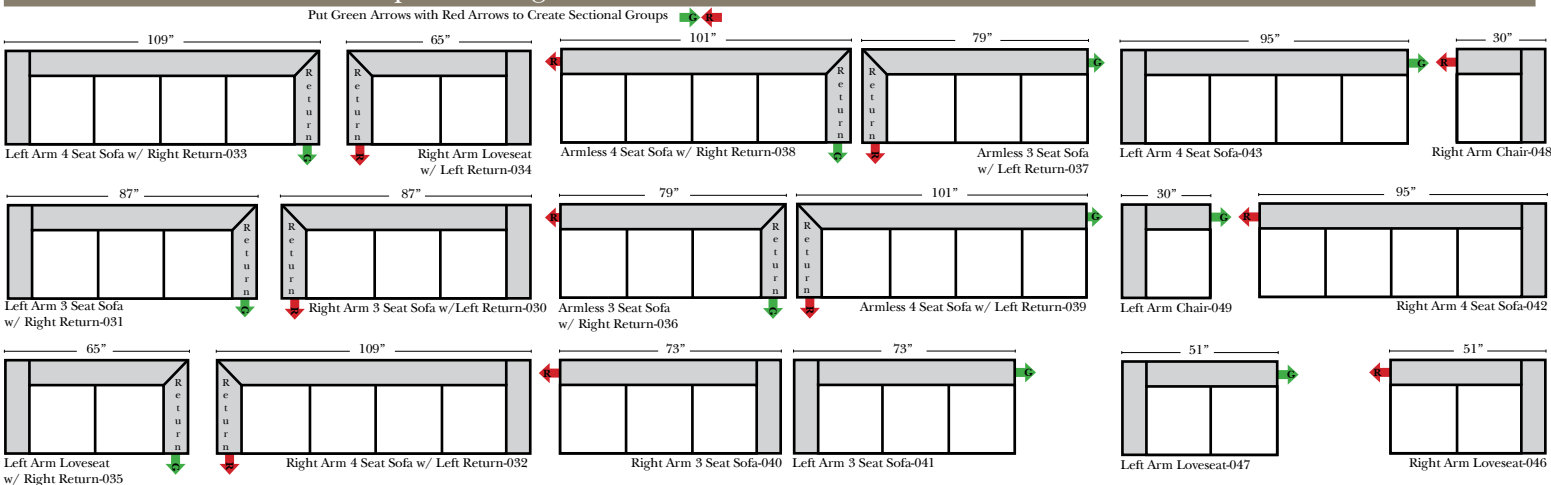

#### Options:

- Down Seats & Backs (additional Charge)
- No. 33 Firm Foam

#### Sleeper Options: (All the below options are at additional charges)

- Full Sleeper available w/Standard Mattress
- Deluxe Innerspring Mattress: Full
- Air Dream Coil Mattress: Full Only

### L-Shape / 90 Degree Sectional

(All 4 seat items ship as one piece if stationary, two pieces if motion installed)

### Note:

All Dimensions are approximate, if accuracy is crucial, please contact us for validation of the dimensions shown. However, a 1" to 2" variance can still apply due to foam and upholstery.