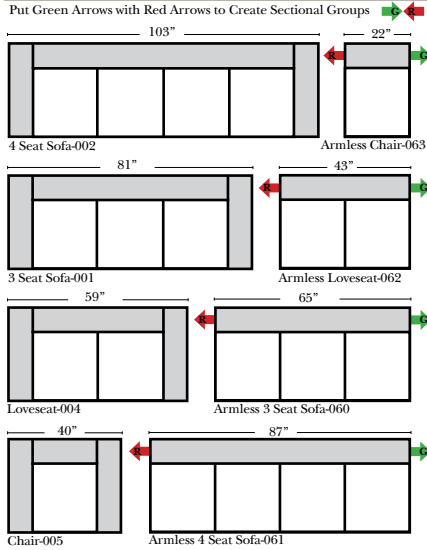

### Standard & Armless

(All 4 seat items ship as one piece if stationary, two pieces if motion installed)

### L-Shape / 90 Degree Sectional

(All 4 seat items ship as one piece if stationary, two pieces if motion installed)

### Note:

All Dimensions are approximate, if accuracy is crucial, please contact us for validation of the dimensions shown. However, a 1" to 2" variance can still apply due to foam and upholstery.