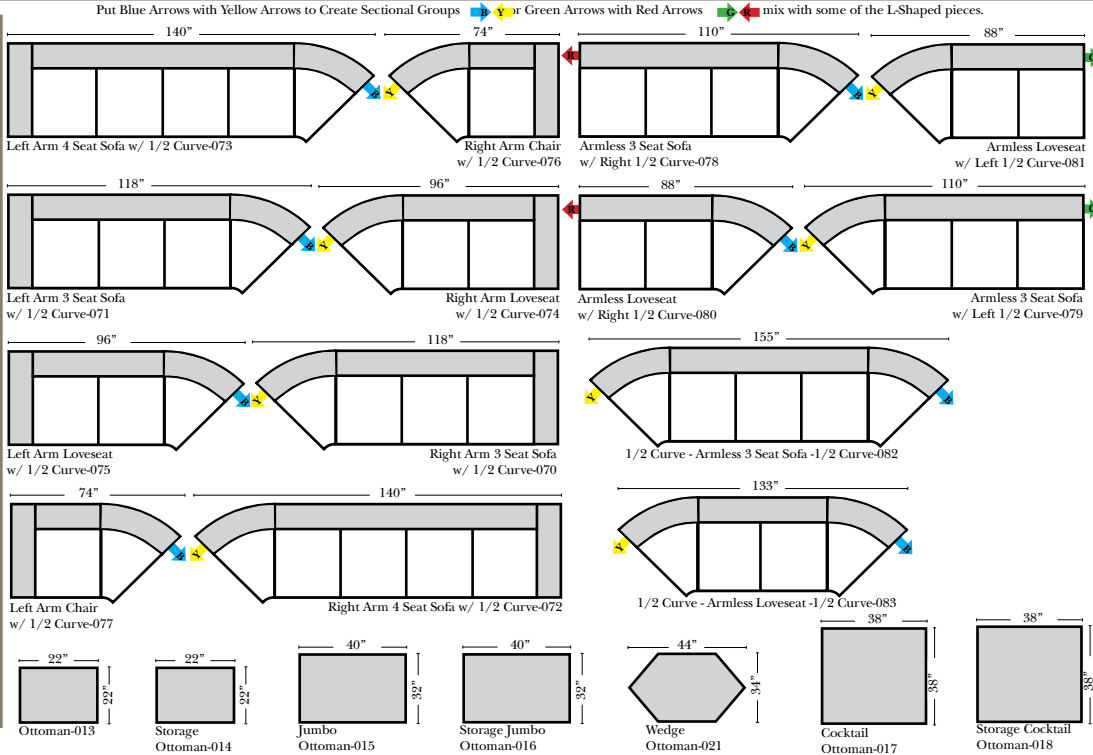

### Standard & Armless

(All 4 seat items ship as one piece if stationary, two pieces if motion installed)

### L-Shape / 90 Degree Sectional

(All 4 seat items ship as one piece if stationary, two pieces if motion installed)

### Note:

All Dimensions are approximate, if accuracy is crucial, please contact us for validation of the dimensions shown. However, a 1" to 2" variance can still apply due to foam and upholstery.