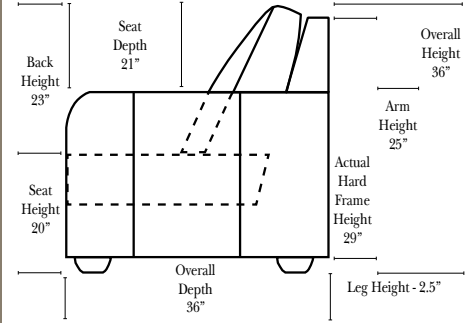

### Standard & Armless

(All 4 seat items ship as one piece if stationary, two pieces if motion installed)

### Note:

All Dimensions are approximate, if accuracy is crucial, please contact us for validation of the dimensions shown. However, a 1" to 2" variance can still apply due to foam and upholstery.