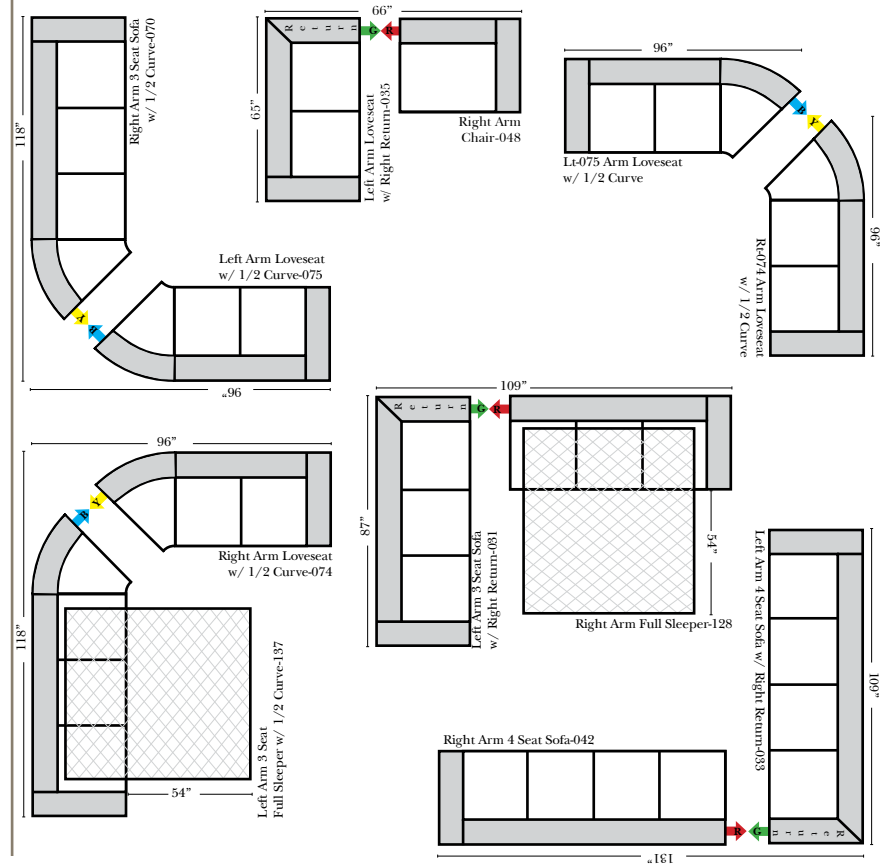

Suggested Configurations

07/06/2012

The Suggested Configurations below are only a sample of what the imagination can create, please enjoy creating the configuration that fits your lifestyle, using the ideas below and from the items on the opposite page.