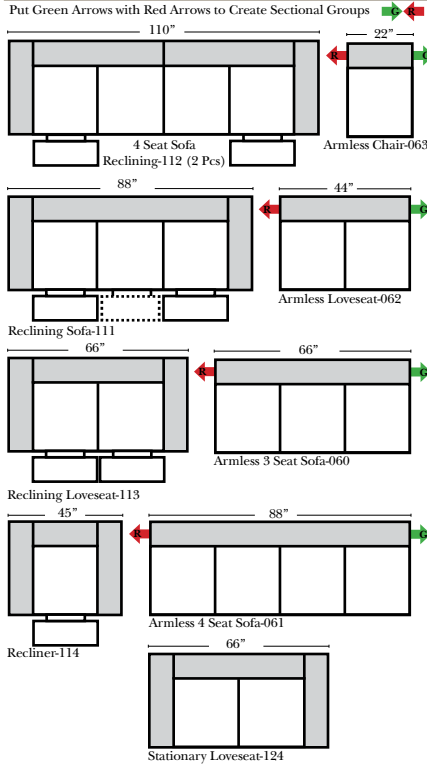

## Standard & Armless

(All 4 seat items ship as one piece if stationary, two pieces if motion installed)

## 2 Piece Curve Sectional & Ottomans

- Standard:**
- Available in Full & Top Grain Leathers
  - Available in Luxury Fabrics
  - All Hardwood Frames
- Options:**
- No. 33 Firm Foam (N/C Option)
  - Console Table - Standard as Espresso finish (N/C Option is Honey Oak finish)
  - Cup Holders - Standard as Silver finish (N/C Option is Black or Hammered Antique Finish)
  - Sofa Center Recliner (Additional Charge)
  - Motorized Recliner Mechanism (additional Charge)
  - Swivel Recliner Base (additional Charge)
  - Swivel Glider Mechanism (additional Charge)
  - Lift Chair Dual Motor Mechanism (additional Charge)
  - Upholstered Swivel Base Recliner only (additional Charge)
- Sleeper Options:** (All the below options are at additional charges)
- Full Sleeper available w/Standard Mattress
  - Deluxe Innerspring Mattress: Full
  - Air Dream Coil Mattress: Full Only

## L-Shape / 90 Degree Sectional

(All 4 seat items ship as one piece if stationary, two pieces if motion installed)

**Note:**  
All Dimensions are approximate, if accuracy is crucial, please contact us for validation of the dimensions shown. However, a 1" to 2" variance can still apply due to foam and upholstery.