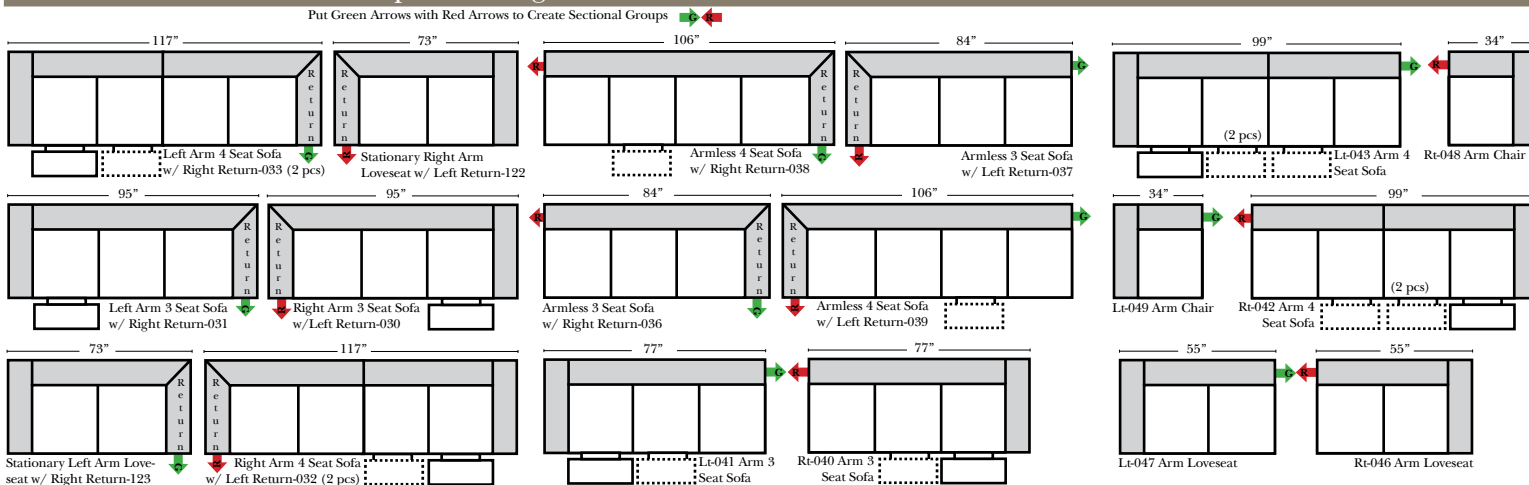

## Standard & Armless

(All 4 seat items ship as one piece if stationary, two pieces if motion installed)

## 2 Piece Curve Sectional & Ottomans

- Standard:**
- Available in Full & Top Grain Leathers
  - Available in Luxury Fabrics
  - All Hardwood Frames
- Options:**
- No. 33 Firm Foam (N/C Option)
  - Console Table - Standard as Espresso finish (N/C Option is Honey Oak finish)
  - Cup Holders - Standard as Silver finish (N/C Option is Black or Hammered Antique Finish)
  - Sofa Center Recliner (Additional Charge)
  - Motorized Recliner Mechanism (additional Charge)
  - Swivel Recliner Base (additional Charge)
  - Swivel Glider Mechanism (additional Charge)
  - Lift Chair Dual Motor Mechanism (additional Charge)
  - Upholstered Swivel Base Recliner only (additional Charge)
- Sleeper Options:** (All the below options are at additional charges)
- Full Sleeper available w/Standard Mattress
  - Deluxe Innerspring Mattress: Full
  - Air Dream Coil Mattress: Full Only

## L-Shape / 90 Degree Sectional

(All 4 seat items ship as one piece if stationary, two pieces if motion installed)

**Note:**  
All Dimensions are approximate, if accuracy is crucial, please contact us for validation of the dimensions shown. However, a 1" to 2" variance can still apply due to foam and upholstery.