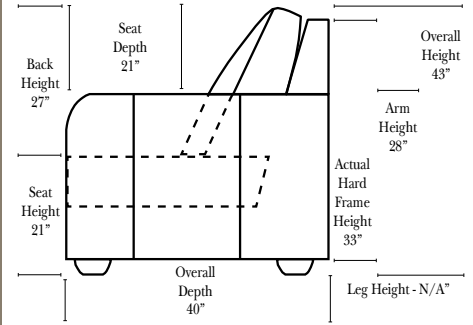

## Standard & Armless

(All 4 seat items ship as one piece if stationary, two pieces if motion installed)

## 2 Piece Curve Sectional & Ottomans

- Standard:**
- Available in Full & Top Grain Leathers
  - Available in Luxury Fabrics
  - All Hardwood Frames
- Options:**
- No. 33 Firm Foam (N/C Option)
  - Console Table - Standard as Espresso finish (N/C Option is Honey Oak finish)
  - Cup Holders - Standard as Silver finish (N/C Option is Black or Hammered Antique Finish)
  - Sofa Center Recliner (Additional Charge)
  - Motorized Recliner Mechanism (additional Charge)
  - Swivel Recliner Base (additional Charge)
  - Swivel Glider Mechanism (additional Charge)
  - Lift Chair Dual Motor Mechanism (additional Charge)
  - Upholstered Swivel Base Recliner only (additional Charge)
- Sleeper Options:** (All the below options are at additional charges)
- Full Sleeper available w/Standard Mattress
  - Deluxe Innerspring Mattress: Full
  - Air Dream Coil Mattress: Full Only

## L-Shape / 90 Degree Sectional

(All 4 seat items ship as one piece if stationary, two pieces if motion installed)

**Note:**  
All Dimensions are approximate, if accuracy is crucial, please contact us for validation of the dimensions shown. However, a 1" to 2" variance can still apply due to foam and upholstery.