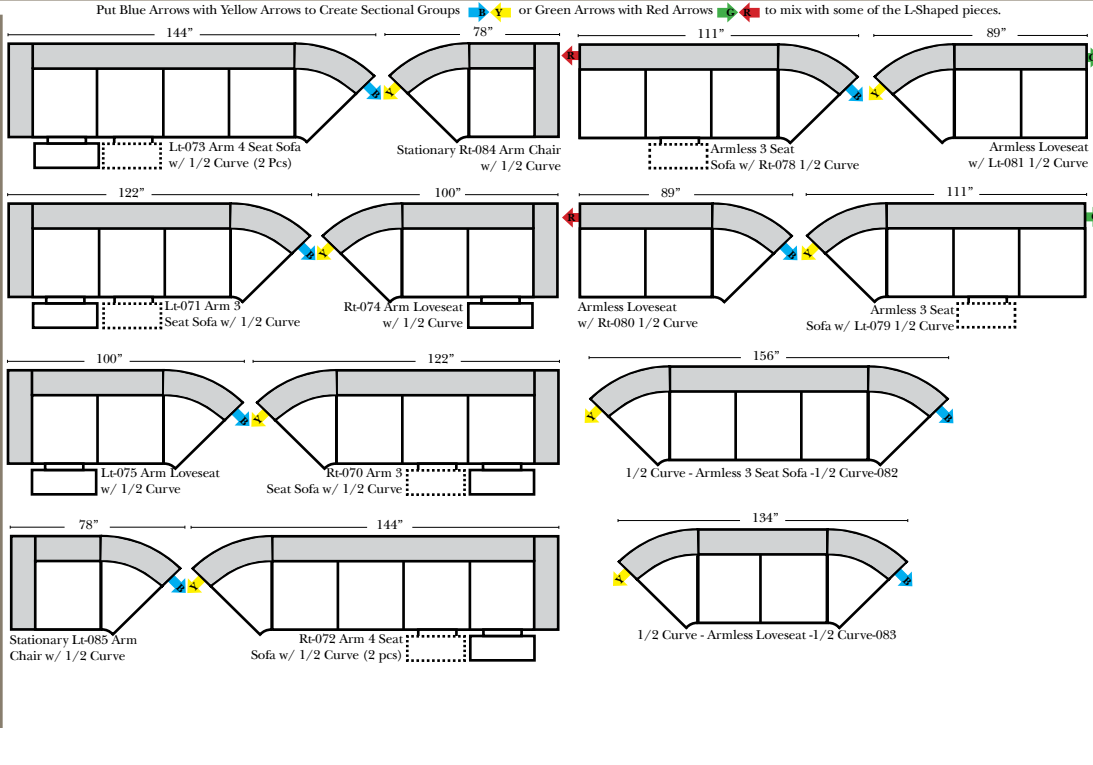

## Standard & Armless

(All 4 seat items ship as one piece if stationary, two pieces if motion installed)

## 2 Piece Curve Sectional & Ottomans

- Standard:**
- Available in Full & Top Grain Leathers
  - Available in Luxury Fabrics
  - All Hardwood Frames
- Options:**
- No. 33 Firm Foam (N/C Option)
  - Console Table - Standard as Espresso finish (N/C Option is Honey Oak finish)
  - Cup Holders - Standard as Silver finish (N/C Option is Black or Hammered Antique Finish)
  - Sofa Center Recliner (Additional Charge)
  - Motorized Recliner Mechanism (additional Charge)
  - Swivel Recliner Base (additional Charge)
  - Swivel Glider Mechanism (additional Charge)
  - Lift Chair Dual Motor Mechanism (additional Charge)
  - Upholstered Swivel Base Recliner only (additional Charge)
- Sleeper Options:** (All the below options are at additional charges)
- Full Sleeper available w/Standard Mattress
  - Deluxe Innerspring Mattress: Full
  - Air Dream Coil Mattress: Full Only

## L-Shape / 90 Degree Sectional

(All 4 seat items ship as one piece if stationary, two pieces if motion installed)

**Note:**  
All Dimensions are approximate, if accuracy is crucial, please contact us for validation of the dimensions shown. However, a 1" to 2" variance can still apply due to foam and upholstery.