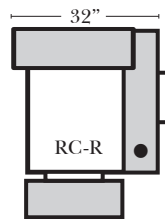

Armless Recliner-153

Right Straight Arm Center Recliner-156