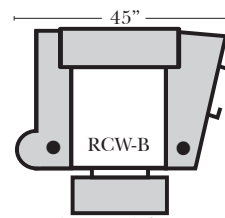

Standard

Push Back Recliner-152
(Cup holders for "RC-KB" are not standard, but can be ordered at no-charge)

Left Arm Right Straight Arm Center Recliner-151

Armless Recliner-153

Left Arm Right Wedge Arm Center Recliner-159

Note:

All Dimensions are approximate, if accuracy is crucial, please contact us for validation of the dimensions shown. However, a 1" to 2" variance can still apply due to foam and upholstery.

Suggested Configurations