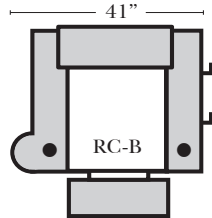

Standard

Push Back Recliner-152
(Cup holders for "RC-KB" are not standard, but can be ordered at no-charge)

Left Arm Right Straight Arm Center Recliner-151

Armless Recliner-153

Left Arm Right Wedge Arm Center Recliner-159

Note:

All Dimensions are approximate, if accuracy is crucial, please contact us for validation of the dimensions shown. However, a 1" to 2" variance can still apply due to foam and upholstery.

Suggested Configurations