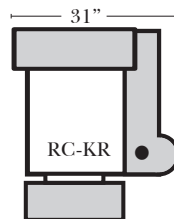

Right Arm End Recliner-154