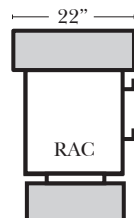

Standard

Push Back Recliner-152
(Cup holders for "RC-KB" are not standard, but can be ordered at no-charge)

Left Arm Right Straight Arm Center Recliner-151

Armless Recliner-153

Left Arm Right Wedge Arm Center Recliner-159

Note:

All Dimensions are approximate, if accuracy is crucial, please contact us for validation of the dimensions shown. However, a 1" to 2" variance can still apply due to foam and upholstery.

Suggested Configurations