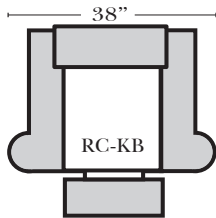

Standard

Push Back Recliner-152
(Cup holders for "RC-KB" are not standard, but can be ordered at no-charge)

Left Arm Right Straight Arm Center Recliner-151

Armless Recliner-153

Left Arm Right Wedge Arm Center Recliner-159

Note:

All Dimensions are approximate, if accuracy is crucial, please contact us for validation of the dimensions shown. However, a 1" to 2" variance can still apply due to foam and upholstery.

Suggested Configurations