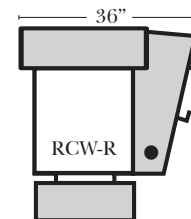

Left Arm Right Wedge Arm Center Recliner-159

Right Wedge Arm Center Recliner-158