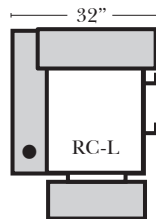

Left Arm Right Straight Arm Center Recliner-151

Left Straight Arm Center Recliner-157