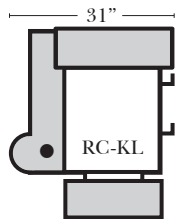

Standard

Push Back Recliner-152
(Cup holders for "RC-KB" are not standard, but can be ordered at no-charge)

Left Arm Right Straight Arm Center Recliner-151

Armless Recliner-153

Left Arm Right Wedge Arm Center Recliner-159