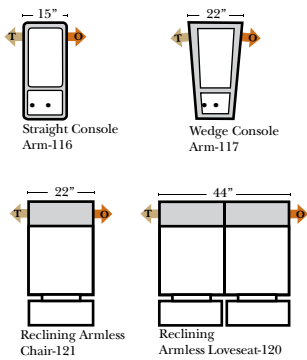

Chaise & Conversation Sectionals

Put Green Arrows with Red Arrows to Create Sectional Groups
Put Orange Arrows with Tan Arrows to Create Sectional Groups