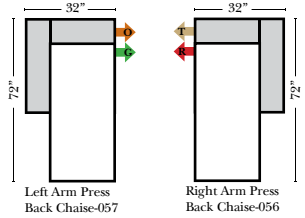

Chaise & Conversation Sectionals

Put Green Arrows with Red Arrows to Create Sectional Groups
Put Orange Arrows with Tan Arrows to Create Sectional Groups