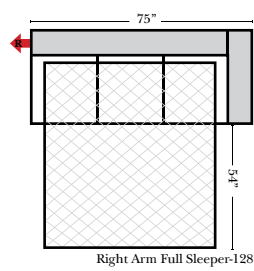

Sleepers

Put Green Arrows with Red Arrows to Create Sectional Groups
Put Blue Arrows with Yellow Arrows to Create Sectional Groups