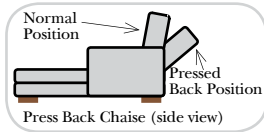

Chaise & Conversation Sectionals

Put Green Arrows with Red Arrows to Create Sectional Groups
Put Orange Arrows with Tan Arrows to Create Sectional Groups