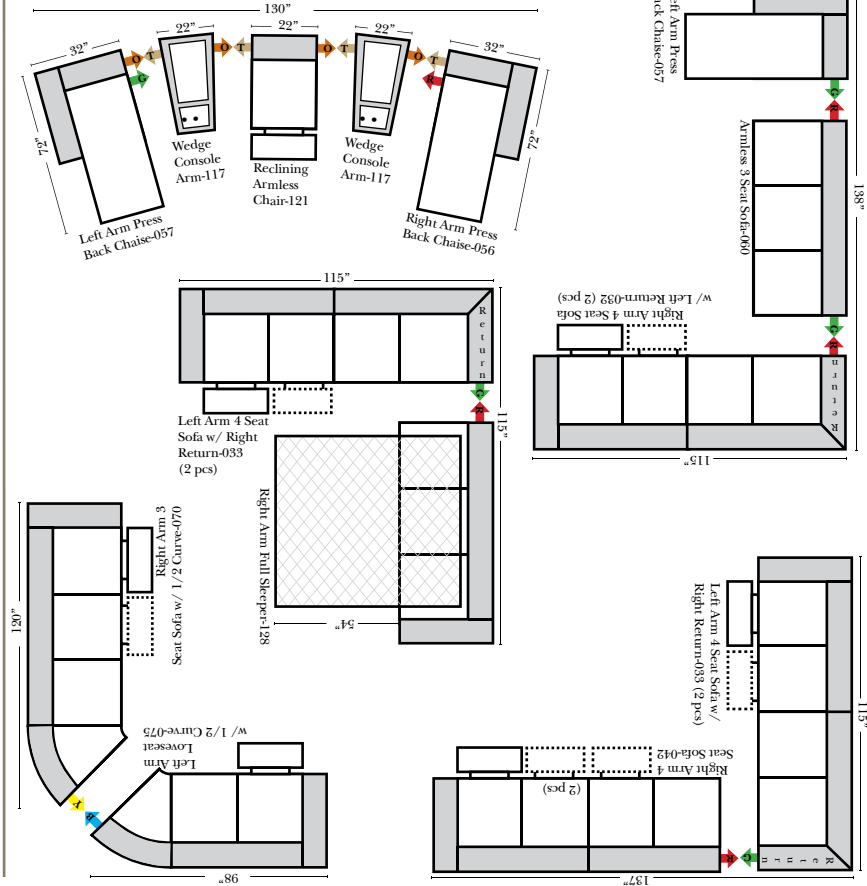

07/06/2012

Standard & Armless

(All 4 seat items ship as one piece if stationary, two pieces if motion installed)

2 Piece Curve Sectional & Ottomans

Put Blue Arrows with Yellow Arrows to Create Sectional Groups or Green Arrows with Red Arrows mix with some of the L-Shaped pieces.

L-Shape / 90 Degree Sectional

(All 4 seat items ship as one piece if stationary, two pieces if motion installed)

Note:
All Dimensions are approximate, if accuracy is crucial, please contact us for validation of the dimensions shown. However, a 1" to 2" variance can still apply due to foam and upholstery.

Chaise & Conversation Sectionals

Put Green Arrows with Red Arrows to Create Sectional Groups
Put Orange Arrows with Tan Arrows to Create Sectional Groups

Sleepers

Put Green Arrows with Red Arrows to Create Sectional Groups
Put Blue Arrows with Yellow Arrows to Create Sectional Groups

Suggested Configurations

07/06/2012

The Suggested Configurations below are only a sample of what the imagination can create, please enjoy creating the configuration that fits your lifestyle, using the ideas below and from the items on the opposite page.