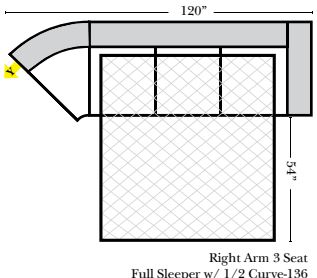

Sleepers

Put Green Arrows with Red Arrows to Create Sectional Groups
Put Blue Arrows with Yellow Arrows to Create Sectional Groups