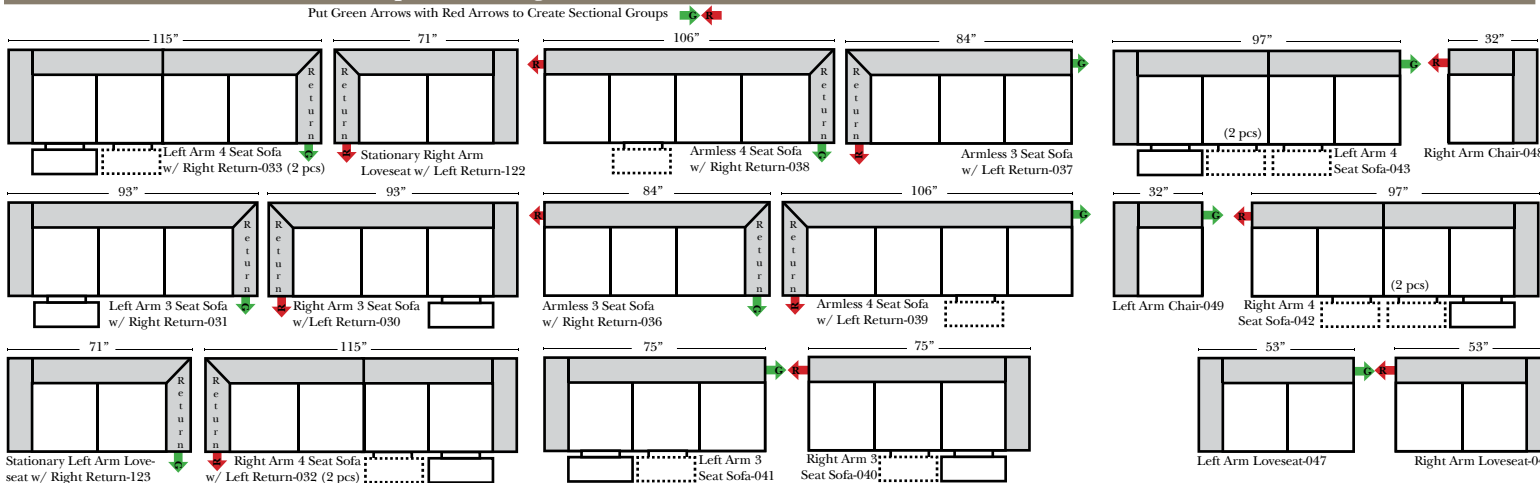

07/06/2012

Standard & Armless

(All 4 seat items ship as one piece if stationary, two pieces if motion installed)

2 Piece Curve Sectional & Ottomans

Put Blue Arrows with Yellow Arrows to Create Sectional Groups or Green Arrows with Red Arrows mix with some of the L-Shaped pieces.

- Standard:**
- Available in Full & Top Grain Leathers
 - All Hardwood Frame
 - Nail Heads - Medium Brass Touching
 - Welding
- Feature & Options**
- Options Available with No Additional Charge:**
- No. 33 Firm Foam
 - Console Table Espresso Finish (N/C Opt. Honey Oak)
 - Cup Holders - Silver Finish (Qty. 2)
 - (N/C Option Black or Hammered Antique Finishes)
- Options that have Additional Charges:**
- Center Recliner (symbol shows where available)
 - Add Motorized Recliner Mechanism
 - Add Swivel Recliner Base (2 Arm Recliner Only)
 - Add Swivel Glider Mechanism (2 Arm Recliner Only)
 - Add Upholstered Swivel Base (2 Arm Recliner Only)
 - Add Motorized Swivel Glider (2 Arm Recliner Only)
- Sleeper Options : Full Size Available (Charges Apply)**
- Add Standard Innerspring Mattress
 - Add Deluxe Innerspring Mattress
 - Add Air Dream Coil Mattress

L-Shape / 90 Degree Sectional

(All 4 seat items ship as one piece if stationary, two pieces if motion installed)

Note:
All Dimensions are approximate, if accuracy is crucial, please contact us for validation of the dimensions shown. However, a 1" to 2" variance can still apply due to foam and upholstery.