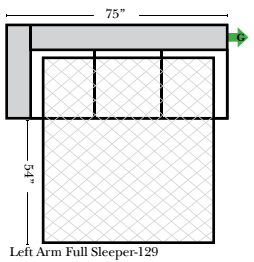

Sleepers

Put Green Arrows with Red Arrows to Create Sectional Groups
Put Blue Arrows with Yellow Arrows to Create Sectional Groups