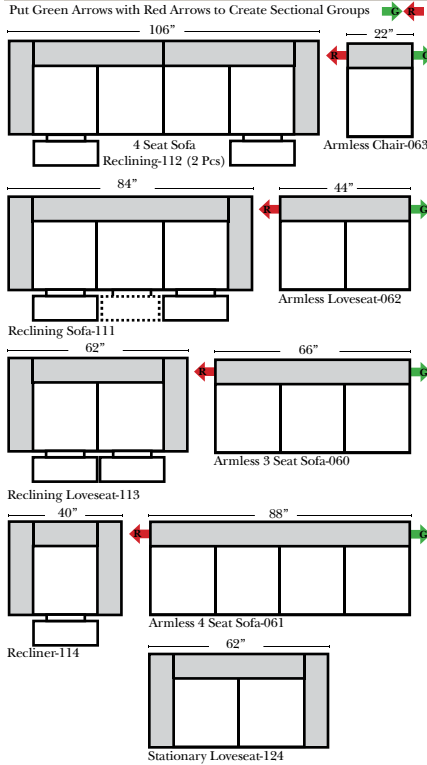

07/06/2012

Standard & Armless

(All 4 seat items ship as one piece if stationary, two pieces if motion installed)

2 Piece Curve Sectional & Ottomans

Put Blue Arrows with Yellow Arrows to Create Sectional Groups or Green Arrows with Red Arrows mix with some of the L-Shaped pieces.

- Standard:**
- Available in Full & Top Grain Leathers
 - All Hardwood Frame
 - Nail Heads - Medium Brass Touching
 - Welding
- Feature & Options**
- Options Available with No Additional Charge:**
- No. 33 Firm Foam
 - Console Table Espresso Finish (N/C Opt. Honey Oak)
 - Cup Holders - Silver Finish (Qty. 2)
 - (N/C Option Black or Hammered Antique Finishes)
- Options that have Additional Charges:**
- Center Recliner (symbol shows where available)
 - Add Motorized Recliner Mechanism
 - Add Swivel Recliner Base (2 Arm Recliner Only)
 - Add Swivel Glider Mechanism (2 Arm Recliner Only)
 - Add Upholstered Swivel Base (2 Arm Recliner Only)
 - Add Motorized Swivel Glider (2 Arm Recliner Only)
- Sleeper Options : Full Size Available (Charges Apply)**
- Add Standard Innerspring Mattress
 - Add Deluxe Innerspring Mattress
 - Add Air Dream Coil Mattress

L-Shape / 90 Degree Sectional

(All 4 seat items ship as one piece if stationary, two pieces if motion installed)

Note:
All Dimensions are approximate, if accuracy is crucial, please contact us for validation of the dimensions shown. However, a 1" to 2" variance can still apply due to foam and upholstery.