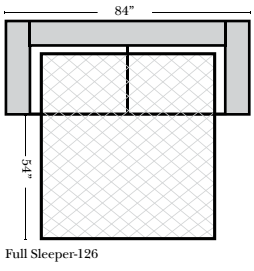

Sleepers

Put Green Arrows with Red Arrows to Create Sectional Groups
Put Blue Arrows with Yellow Arrows to Create Sectional Groups