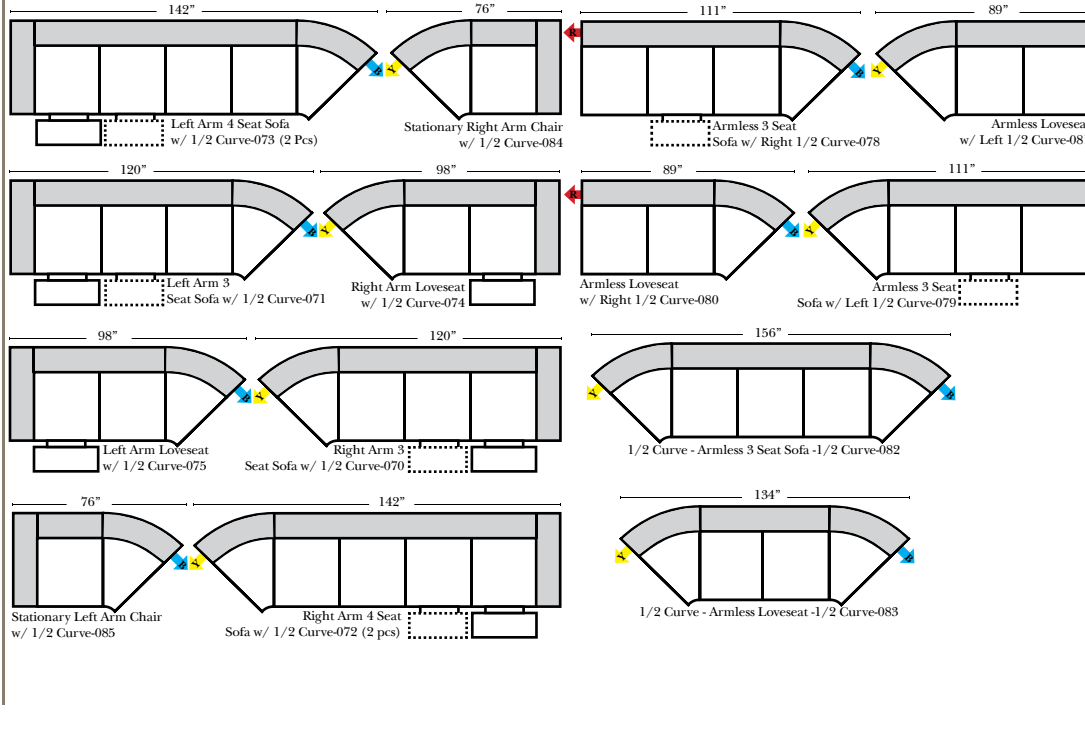

07/06/2012

Standard & Armless

(All 4 seat items ship as one piece if stationary, two pieces if motion installed)

2 Piece Curve Sectional & Ottomans

Put Blue Arrows with Yellow Arrows to Create Sectional Groups or Green Arrows with Red Arrows mix with some of the L-Shaped pieces.

- Standard:**
- Available in Full & Top Grain Leathers
 - All Hardwood Frame
 - Nail Heads - Medium Brass Touching
 - Welding
- Feature & Options**
- Options Available with No Additional Charge:**
- No. 33 Firm Foam
 - Console Table Espresso Finish (N/C Opt. Honey Oak)
 - Cup Holders - Silver Finish (Qty. 2)
 - (N/C Option Black or Hammered Antique Finishes)
- Options that have Additional Charges:**
- Center Recliner (symbol shows where available)
 - Add Motorized Recliner Mechanism
 - Add Swivel Recliner Base (2 Arm Recliner Only)
 - Add Swivel Glider Mechanism (2 Arm Recliner Only)
 - Add Upholstered Swivel Base (2 Arm Recliner Only)
 - Add Motorized Swivel Glider (2 Arm Recliner Only)
- Sleeper Options : Full Size Available (Charges Apply)**
- Add Standard Innerspring Mattress
 - Add Deluxe Innerspring Mattress
 - Add Air Dream Coil Mattress

L-Shape / 90 Degree Sectional

(All 4 seat items ship as one piece if stationary, two pieces if motion installed)

Note:
All Dimensions are approximate, if accuracy is crucial, please contact us for validation of the dimensions shown. However, a 1" to 2" variance can still apply due to foam and upholstery.