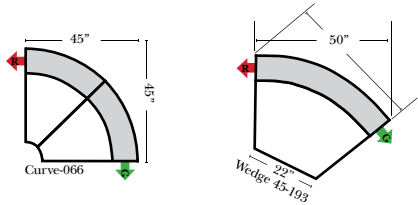

Chaise & Conversation Sectionals

Put Green Arrows with Red Arrows to Create Sectional Groups
Put Orange Arrows with Tan Arrows to Create Sectional Groups