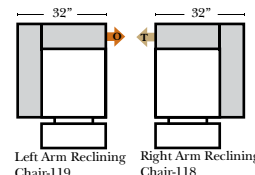

Chaise & Conversation Sectionals

Put Green Arrows with Red Arrows to Create Sectional Groups
Put Orange Arrows with Tan Arrows to Create Sectional Groups