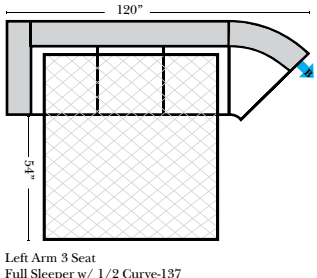

Sleepers

Put Green Arrows with Red Arrows to Create Sectional Groups
Put Blue Arrows with Yellow Arrows to Create Sectional Groups