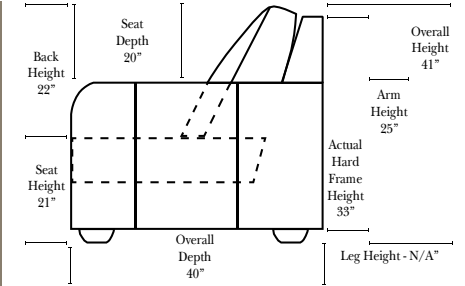

07/06/2012

Standard & Armless

(All 4 seat items ship as one piece if stationary, two pieces if motion installed)

2 Piece Curve Sectional & Ottomans

Put Blue Arrows with Yellow Arrows to Create Sectional Groups or Green Arrows with Red Arrows mix with some of the L-Shaped pieces.

L-Shape / 90 Degree Sectional

(All 4 seat items ship as one piece if stationary, two pieces if motion installed)

Note:
All Dimensions are approximate, if accuracy is crucial, please contact us for validation of the dimensions shown. However, a 1" to 2" variance can still apply due to foam and upholstery.