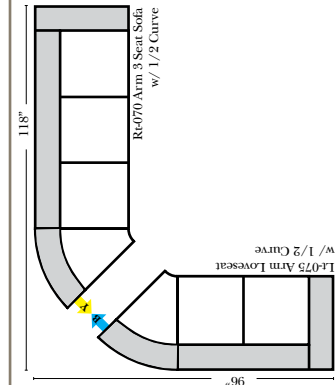

Chaise & Conversation Sectionals

Put Green Arrows with Red Arrows to Create Sectional Groups
Put Orange Arrows with Tan Arrows to Create Sectional Groups

Chaises
for this style not available
at this time

Conversation Sectionals
for this style not available
at this time

Sleepers

Put Green Arrows with Red Arrows to Create Sectional Groups
Put Blue Arrows with Yellow Arrows to Create Sectional Groups