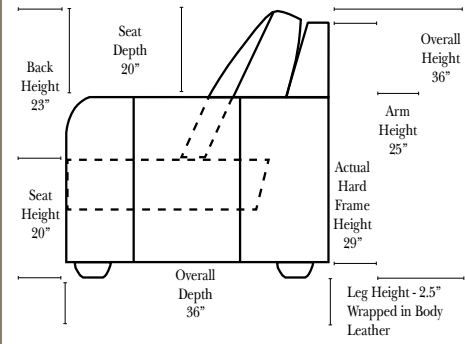

### Standard & Armless

(All 4 seat items ship as one piece if stationary, two pieces if motion installed)

### L-Shape / 90 Degree Sectional

(All 4 seat items ship as one piece if stationary, two pieces if motion installed)

### Note:

All Dimensions are approximate, if accuracy is crucial, please contact us for validation of the dimensions shown. However, a 1" to 2" variance can still apply due to foam and upholstery.