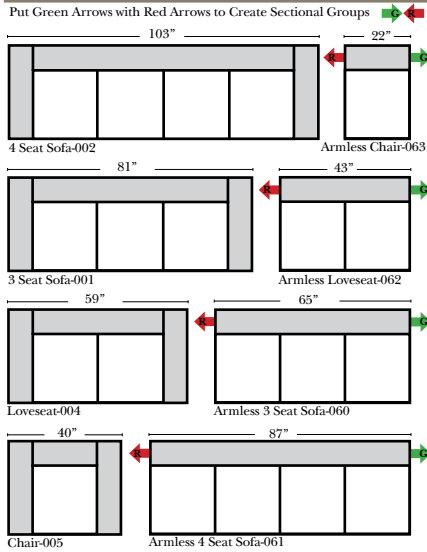

### Standard & Armless

(All 4 seat items ship as one piece if stationary, two pieces if motion installed)

### L-Shape / 90 Degree Sectional

(All 4 seat items ship as one piece if stationary, two pieces if motion installed)

### Note:

All Dimensions are approximate, if accuracy is crucial, please contact us for validation of the dimensions shown. However, a 1" to 2" variance can still apply due to foam and upholstery.