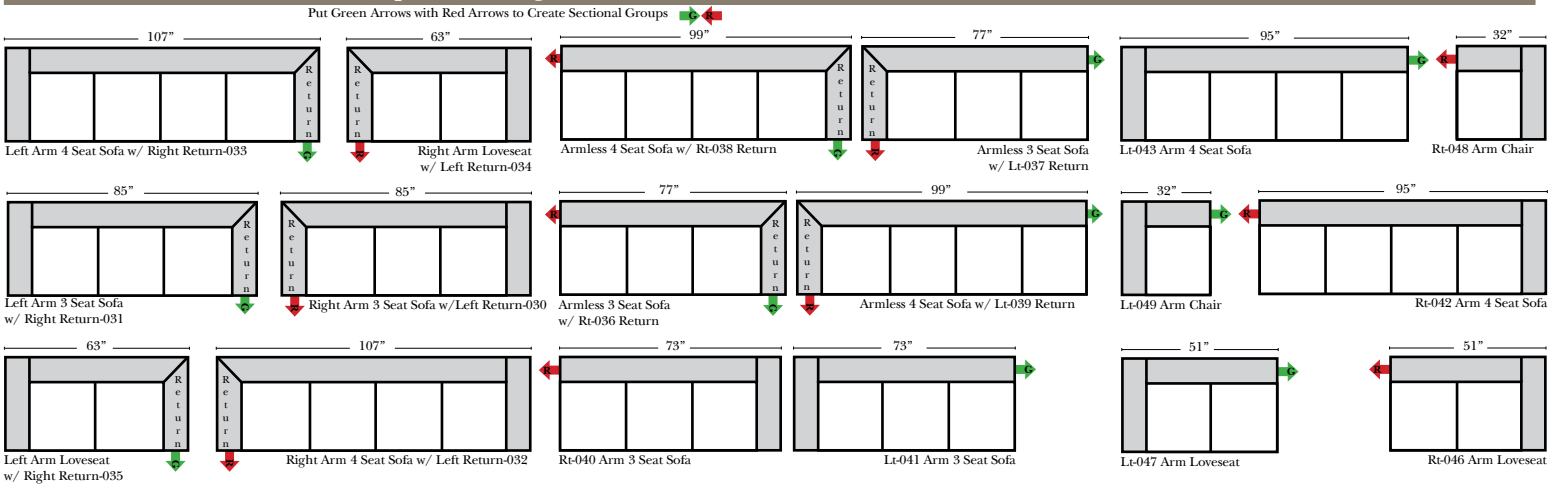

### Standard & Armless

(All 4 seat items ship as one piece if stationary, two pieces if motion installed)

### Features

- Standard:**
- Available in Full & Top Grain Leathers
  - Available in Luxury Fabrics
  - All Hardwood Frames
- Options:**
- Down Seats & Down Backs (additional Charge)
  - No. 33 Firm Foam
- Sleeper Options: (All the below options are at additional charges)**
- Full Sleeper available w/Standard Mattress
  - Deluxe Innerspring Mattress: Full
  - Air Dream Coil Mattress: Full Only

### L-Shape / 90 Degree Sectional

(All 4 seat items ship as one piece if stationary, two pieces if motion installed)

### Note:

All Dimensions are approximate, if accuracy is crucial, please contact us for validation of the dimensions shown. However, a 1" to 2" variance can still apply due to foam and upholstery.