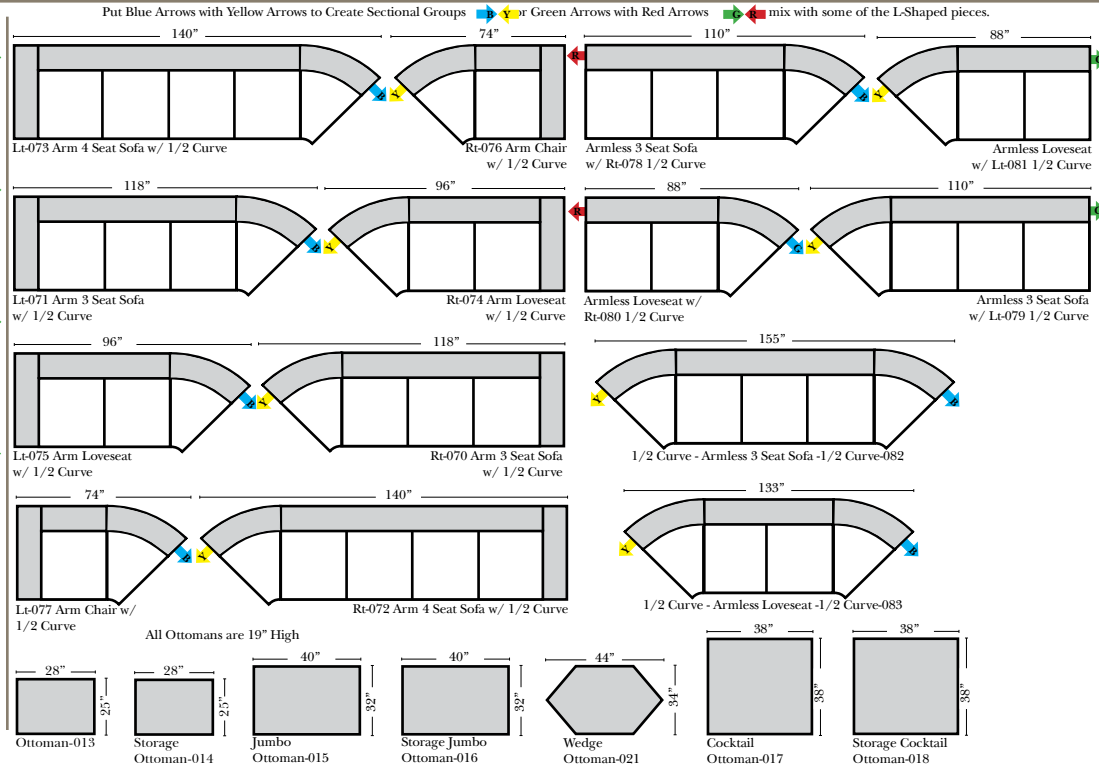

### Standard & Armless

(All 4 seat items ship as one piece if stationary, two pieces if motion installed)

### Features

- Standard:**
- Available in Full & Top Grain Leathers
  - Available in Luxury Fabrics
  - All Hardwood Frames
- Options:**
- Down Seats & Down Backs (additional Charge)
  - No. 33 Firm Foam
- Sleeper Options: (All the below options are at additional charges)**
- Full Sleeper available w/Standard Mattress
  - Deluxe Innerspring Mattress: Full
  - Air Dream Coil Mattress: Full Only

### L-Shape / 90 Degree Sectional

(All 4 seat items ship as one piece if stationary, two pieces if motion installed)

### Note:

All Dimensions are approximate, if accuracy is crucial, please contact us for validation of the dimensions shown. However, a 1" to 2" variance can still apply due to foam and upholstery.