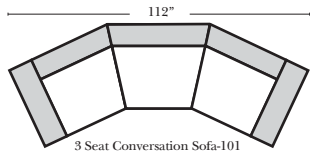

Chaise & Conversation Sectionals

Put Green Arrows with Red Arrows to Create Sectional Groups
Put Orange Arrows with Tan Arrows to Create Sectional Groups