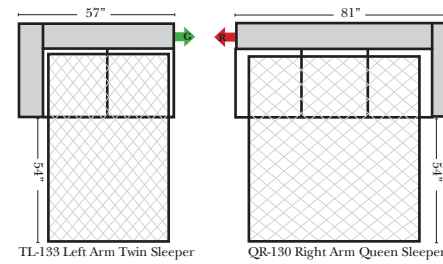

Sleepers

Put Green Arrows with Red Arrows to Create Sectional Groups
Put Blue Arrows with Yellow Arrows to Create Sectional Groups