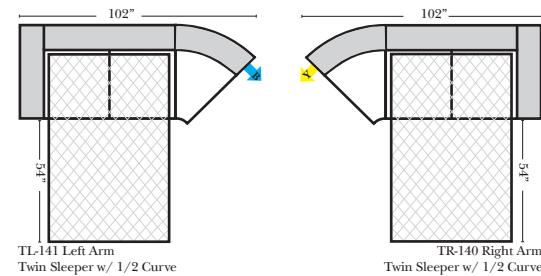

Sleepers

Put Green Arrows with Red Arrows to Create Sectional Groups
Put Blue Arrows with Yellow Arrows to Create Sectional Groups