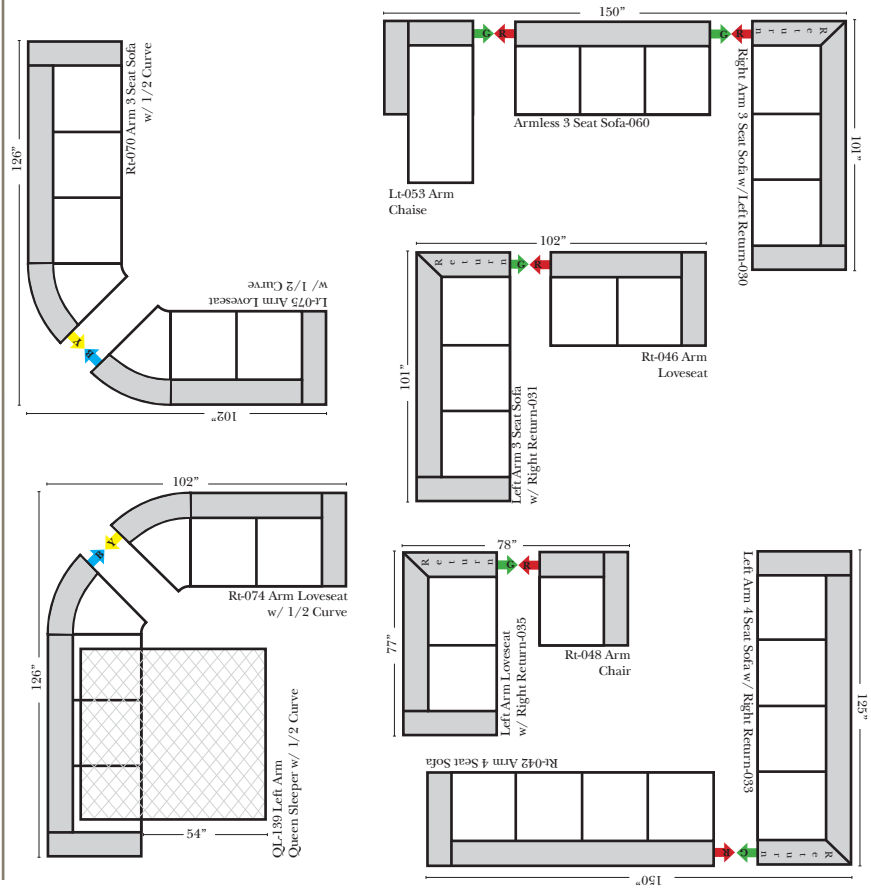

Suggested Configurations

07/06/2012

The Suggested Configurations below are only a sample of what the imagination can create, please enjoy creating the configuration that fits your lifestyle, using the ideas below and from the items on the opposite page.