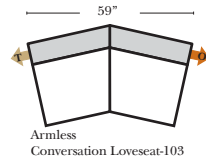

Chaise & Conversation Sectionals

Put Green Arrows with Red Arrows to Create Sectional Groups
Put Orange Arrows with Tan Arrows to Create Sectional Groups