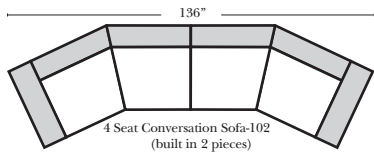

Chaise & Conversation Sectionals

Put Green Arrows with Red Arrows to Create Sectional Groups
Put Orange Arrows with Tan Arrows to Create Sectional Groups