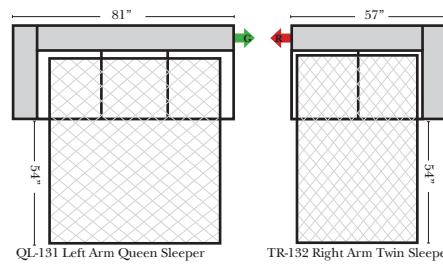

Sleepers

Put Green Arrows with Red Arrows to Create Sectional Groups
Put Blue Arrows with Yellow Arrows to Create Sectional Groups