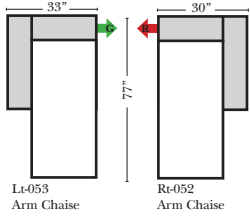

Chaise & Conversation Sectionals

Put Green Arrows with Red Arrows to Create Sectional Groups
Put Orange Arrows with Tan Arrows to Create Sectional Groups