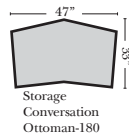

Chaise & Conversation Sectionals

Put Green Arrows with Red Arrows to Create Sectional Groups
Put Orange Arrows with Tan Arrows to Create Sectional Groups