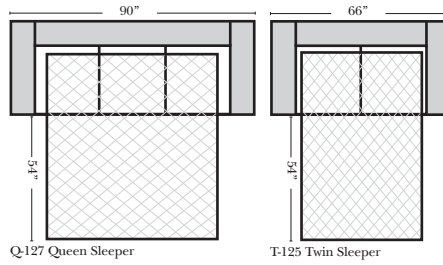

Sleepers

Put Green Arrows with Red Arrows to Create Sectional Groups
Put Blue Arrows with Yellow Arrows to Create Sectional Groups