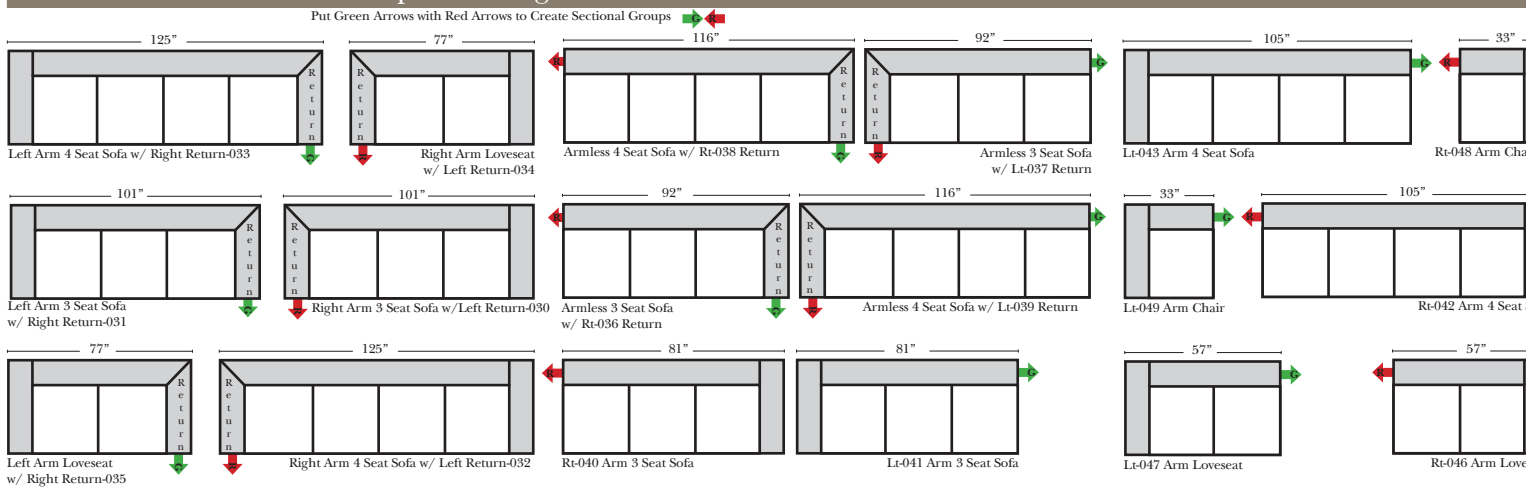

Features

- Standard:**
- Available in Full & Top Grain Leathers
 - Available in Luxury Fabrics
 - All Hardwood Frames
- Options:**
- Down Seats & Down Backs (additional Charge)
 - No. 33 Firm Foam
- Sleeper Options: (All the below options are at additional charges)**
- Queen Sleeper available w/ Standard Mattress
 - Twin Sleeper available w/ Standard Mattress
 - Deluxe Innerspring Mattress: Queen / Twin
 - Air Dream Coil Mattress: Queen Only - (No Twin)
 - Hideaway Air Mattress: Queen Only (Shipped in a Separate Box)

L-Shape / 90 Degree Sectional (All 4 seat items ship as one piece if stationary, two pieces if motion installed)

Note:

All Dimensions are approximate, if accuracy is crucial, please contact us for validation of the dimensions shown. However, a 1\" to 2\" variance can still apply due to foam and upholstery.