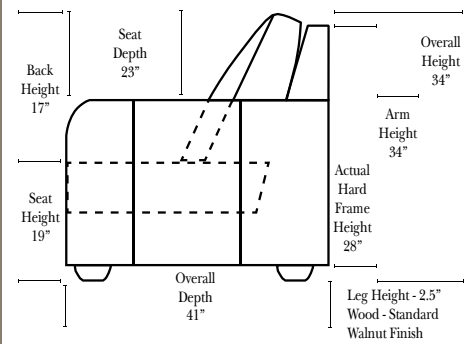

Suggested Configurations