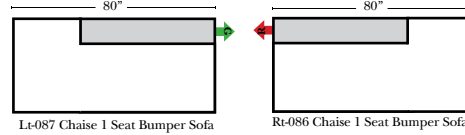

Bumper Chaise & Return Chaise

Green Arrows with Red Arrows to mix with some of the L-Shaped pieces.