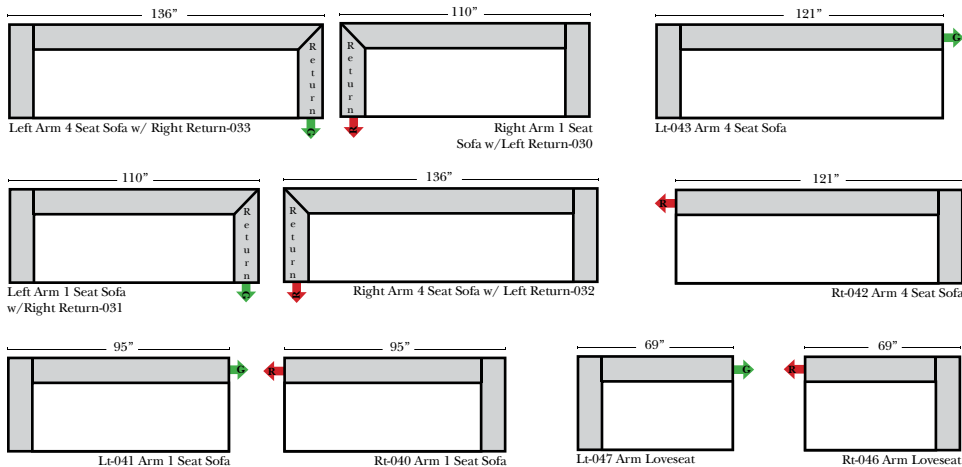

L-Shape / 90 Degree Sectional (All 4 seat items ship as one piece if stationary, two pieces if motion installed)

Put Green Arrows with Red Arrows to Create Sectional Groups

Note:

All Dimensions are approximate, if accuracy is crucial, please contact us for validation of the dimensions shown. However, a 1" to 2" variance can still apply due to foam and upholstery.