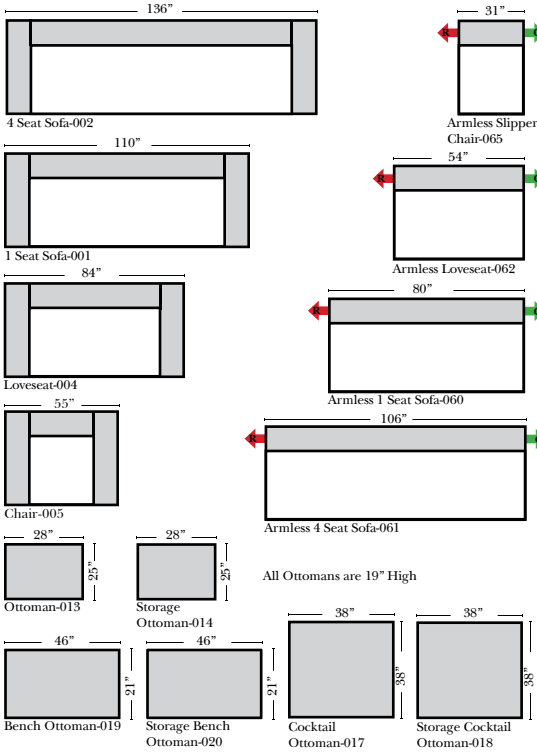

Personalizing Comfort

Standard, Armless & Ottomans

Put Green Arrows with Red Arrows to Create Sectional Groups

Bumper Chaise & Return Chaise

Green Arrows with Red Arrows to mix with some of the L-Shaped pieces.

L-Shape / 90 Degree Sectional (All 4 seat items ship as one piece if stationary, two pieces if motion installed)

Put Green Arrows with Red Arrows to Create Sectional Groups

Note:

All Dimensions are approximate, if accuracy is crucial, please contact us for validation of the dimensions shown. However, a 1" to 2" variance can still apply due to foam and upholstery.