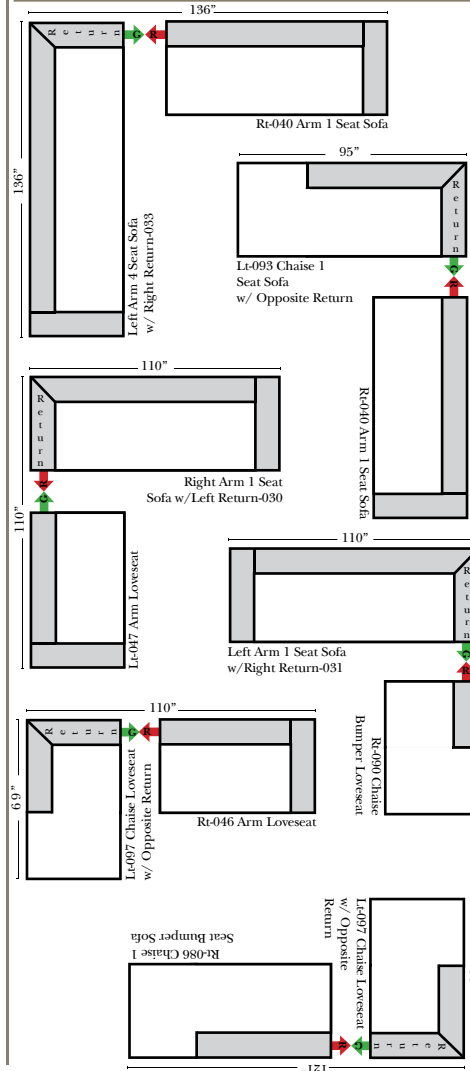

Suggested Configurations