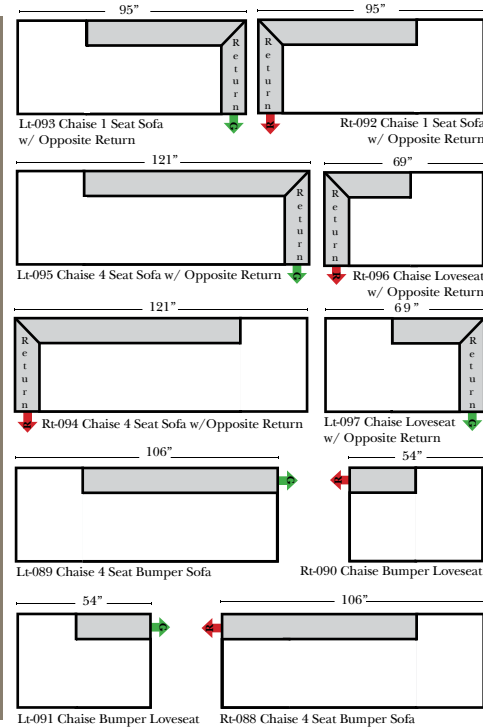

Personalizing Comfort

Standard, Armless & Ottomans

Put Green Arrows with Red Arrows to Create Sectional Groups

Bumper Chaise & Return Chaise

Green Arrows with Red Arrows to mix with some of the L-Shaped pieces.

L-Shape / 90 Degree Sectional (All 4 seat items ship as one piece if stationary, two pieces if motion installed)

Put Green Arrows with Red Arrows to Create Sectional Groups

Note:

All Dimensions are approximate, if accuracy is crucial, please contact us for validation of the dimensions shown. However, a 1" to 2" variance can still apply due to foam and upholstery.