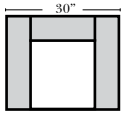

Standard

07/06/2012

2 Seat Sofa-001

Chair-005

Ottoman-013

Ottomans is 18" high

2 Arm Chaise-007

Features

Standard:

- Available in Full & Top Grain Leathers
- All Hardwood Frames
- Welt

Options:

- No. 33 Firm Foam (N/C Option)

Sleeper Options: (No Sleepers available on this style)

Note:

All Dimensions are approximate, if accuracy is crucial, please contact us for validation of the dimensions shown. However, a 1" to 2" variance can still apply due to foam and upholstery.