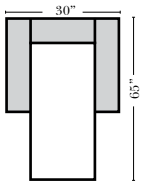

Standard

07/06/2012

2 Seat Sofa-001

Chair-005

Ottoman-013

Ottomans is 18" high

2 Arm Chaise-007

Features

Standard:

- Available in Full & Top Grain Leathers
- All Hardwood Frames
- Welt

Options:

- No. 33 Firm Foam (N/C Option)

Sleeper Options: (No Sleepers available on this style)

Note:

All Dimensions are approximate, if accuracy is crucial, please contact us for validation of the dimensions shown. However, a 1" to 2" variance can still apply due to foam and upholstery.