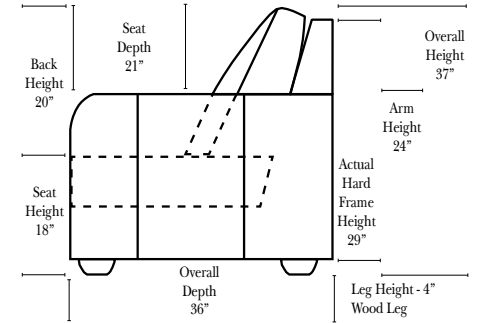

Standard

07/06/2012

2 Seat Sofa-001

Chair-005

Ottoman-013

Ottomans is 18" high

2 Arm Chaise-007

Features

Standard:

- Available in Full & Top Grain Leathers
- All Hardwood Frames
- Welt

Options:

- No. 33 Firm Foam (N/C Option)

Sleeper Options: (No Sleepers available on this style)

Note:

All Dimensions are approximate, if accuracy is crucial, please contact us for validation of the dimensions shown. However, a 1" to 2" variance can still apply due to foam and upholstery.