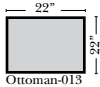

Standard

07/06/2012

2 Seat Sofa-001

Chair-005

Ottoman-013

Ottomans is 18" high

2 Arm Chaise-007

Features

Standard:

- Available in Full & Top Grain Leathers
- All Hardwood Frames
- Welt

Options:

- No. 33 Firm Foam (N/C Option)

Sleeper Options: (No Sleepers available on this style)

Note:

All Dimensions are approximate, if accuracy is crucial, please contact us for validation of the dimensions shown. However, a 1" to 2" variance can still apply due to foam and upholstery.