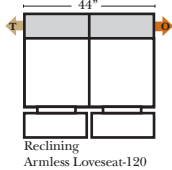

Sleeper Options: (All the below options are at additional charges)

- Full Sleeper available w/Standard Mattress
- Deluxe Innerspring Mattress: Full
- Air Dream Coil Mattress: Full Only

Note:

All Dimensions are approximate, if accuracy is crucial, please contact us for validation of the dimensions shown. However, a 1" to 2" variance can still apply due to foam and upholstery.

L-Shape / 90 Degree Sectional

(All 4 seat items ship as one piece if stationary, two pieces if motion installed)

Personalizing Comfort

Chaise & Conversation Sectionals

Put Green Arrows with Red Arrows to Create Sectional Groups
Put Orange Arrows with Tan Arrows to Create Sectional Groups

(No other configurations can be put between the 4 Seat Conversation Sofa pieces)

Sleepers

Put Green Arrows with Red Arrows to Create Sectional Groups
Put Blue Arrows with Yellow Arrows to Create Sectional Groups