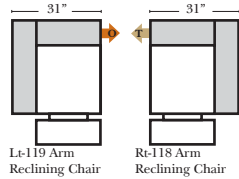

Sleeper Options: (All the below options are at additional charges)

- Full Sleeper available w/Standard Mattress
- Deluxe Innerspring Mattress: Full
- Air Dream Coil Mattress: Full Only

Note:

All Dimensions are approximate, if accuracy is crucial, please contact us for validation of the dimensions shown. However, a 1" to 2" variance can still apply due to foam and upholstery.

L-Shape / 90 Degree Sectional

(All 4 seat items ship as one piece if stationary, two pieces if motion installed)

Personalizing Comfort

Chaise & Conversation Sectionals

Put Green Arrows with Red Arrows to Create Sectional Groups
Put Orange Arrows with Tan Arrows to Create Sectional Groups