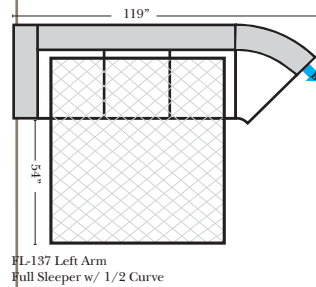

Personalizing Comfort

Chaise & Conversation Sectionals

Put Green Arrows with Red Arrows to Create Sectional Groups
Put Orange Arrows with Tan Arrows to Create Sectional Groups

(No other configurations can be put between the 4 Seat Conversation Sofa pieces)

Sleepers

Put Green Arrows with Red Arrows to Create Sectional Groups
Put Blue Arrows with Yellow Arrows to Create Sectional Groups

Suggested Configurations

07/06/2012

The Suggested Configurations below are only a sample of what the imagination can create, please enjoy creating the configuration that fits your lifestyle, using the ideas below and from the items on the opposite page.