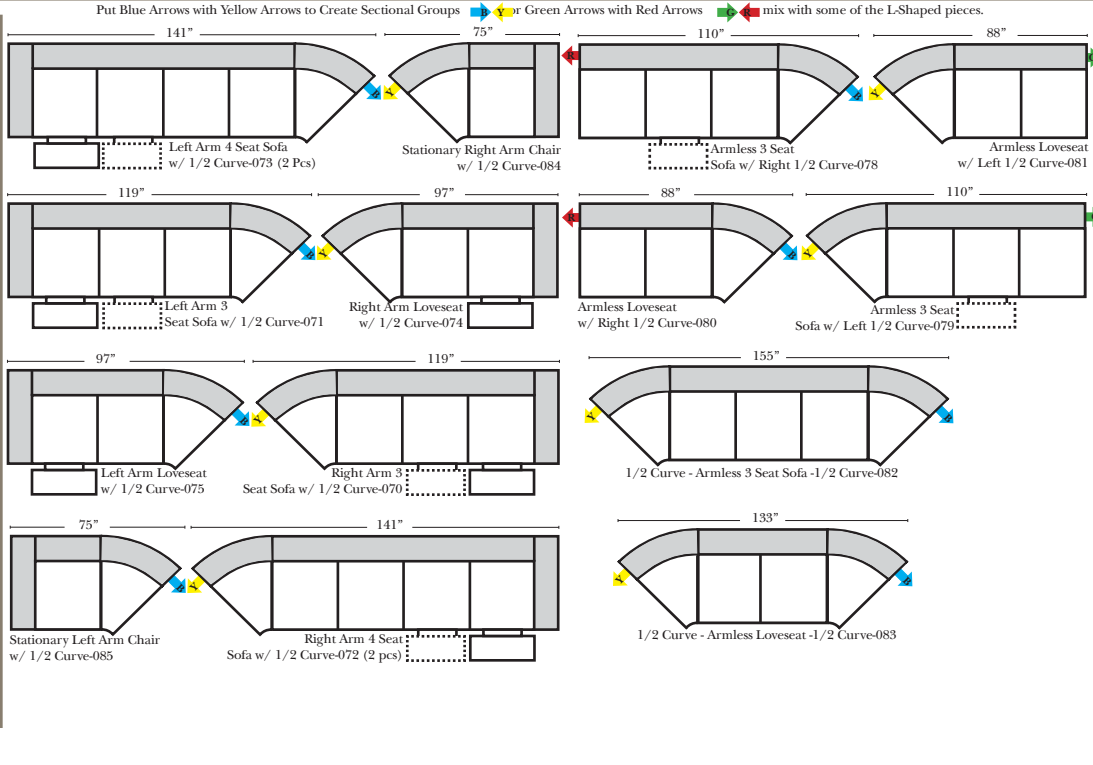

Personalizing Comfort

07/06/2012

Standard & Armless

(All 4 seat items ship as one piece if stationary, two pieces if motion installed)

2 Piece Curve Sectional & Ottomans

Features

Standard:

- Available in Full & Top Grain Leathers
- Available in Luxury Fabrics
- All Hardwood Frames

Sleeper Options: (All the below options are at additional charges)

- Full Sleeper available w/Standard Mattress
- Deluxe Innerspring Mattress: Full
- Air Dream Coil Mattress: Full Only

Note:

All Dimensions are approximate, if accuracy is crucial, please contact us for validation of the dimensions shown. However, a 1" to 2" variance can still apply due to foam and upholstery.

L-Shape / 90 Degree Sectional

(All 4 seat items ship as one piece if stationary, two pieces if motion installed)

Personalizing Comfort

Chaise & Conversation Sectionals

Put Green Arrows with Red Arrows to Create Sectional Groups
Put Orange Arrows with Tan Arrows to Create Sectional Groups

(No other configurations can be put between the 4 Seat Conversation Sofa pieces)

Sleepers

Put Green Arrows with Red Arrows to Create Sectional Groups
Put Blue Arrows with Yellow Arrows to Create Sectional Groups