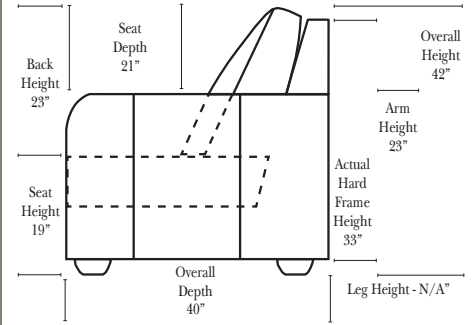

2 Piece Curve Sectional & Ottomans