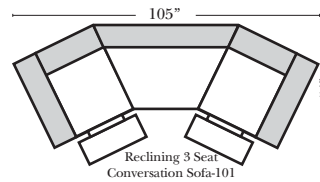

Sleeper Options: (All the below options are at additional charges)

- Full Sleeper available w/Standard Mattress
- Deluxe Innerspring Mattress: Full
- Air Dream Coil Mattress: Full Only

Note:

All Dimensions are approximate, if accuracy is crucial, please contact us for validation of the dimensions shown. However, a 1" to 2" variance can still apply due to foam and upholstery.

L-Shape / 90 Degree Sectional

(All 4 seat items ship as one piece if stationary, two pieces if motion installed)

Personalizing Comfort

Chaise & Conversation Sectionals

Put Green Arrows with Red Arrows to Create Sectional Groups
Put Orange Arrows with Tan Arrows to Create Sectional Groups

(No other configurations can be put between the 4 Seat Conversation Sofa pieces)

Sleepers

Put Green Arrows with Red Arrows to Create Sectional Groups
Put Blue Arrows with Yellow Arrows to Create Sectional Groups