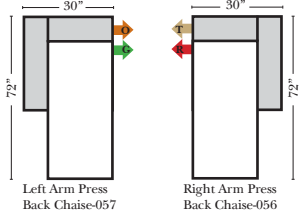

Sleeper Options: (All the below options are at additional charges)

- Full Sleeper available w/Standard Mattress
- Deluxe Innerspring Mattress: Full
- Air Dream Coil Mattress: Full Only

Note:

All Dimensions are approximate, if accuracy is crucial, please contact us for validation of the dimensions shown. However, a 1" to 2" variance can still apply due to foam and upholstery.

L-Shape / 90 Degree Sectional

(All 4 seat items ship as one piece if stationary, two pieces if motion installed)

Personalizing Comfort

Chaise & Conversation Sectionals

Put Green Arrows with Red Arrows to Create Sectional Groups
Put Orange Arrows with Tan Arrows to Create Sectional Groups