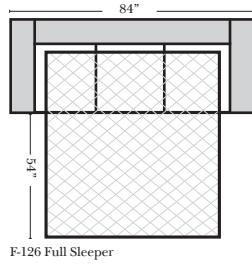

Sleepers

Put Green Arrows with Red Arrows to Create Sectional Groups
Put Blue Arrows with Yellow Arrows to Create Sectional Groups