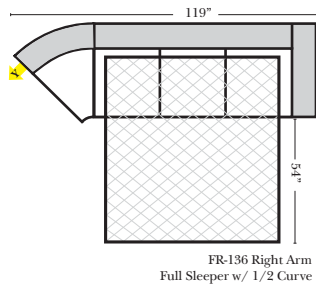

Personalizing Comfort

Chaise & Conversation Sectionals

Put Green Arrows with Red Arrows to Create Sectional Groups
Put Orange Arrows with Tan Arrows to Create Sectional Groups

(No other configurations can be put between the 4 Seat Conversation Sofa pieces)

Sleepers

Put Green Arrows with Red Arrows to Create Sectional Groups
Put Blue Arrows with Yellow Arrows to Create Sectional Groups

Suggested Configurations

07/06/2012

The Suggested Configurations below are only a sample of what the imagination can create, please enjoy creating the configuration that fits your lifestyle, using the ideas below and from the items on the opposite page.