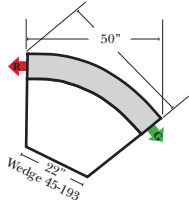

L-Shape / 90 Degree Sectional

(All 4 seat items ship as one piece if stationary, two pieces if motion installed)

Personalizing Comfort

Chaise & Conversation Sectionals

Put Green Arrows with Red Arrows to Create Sectional Groups
Put Orange Arrows with Tan Arrows to Create Sectional Groups