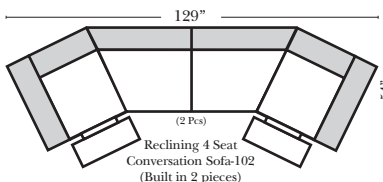

Sleeper Options: (All the below options are at additional charges)

- Full Sleeper available w/Standard Mattress
- Deluxe Innerspring Mattress: Full
- Air Dream Coil Mattress: Full Only

Note:

All Dimensions are approximate, if accuracy is crucial, please contact us for validation of the dimensions shown. However, a 1" to 2" variance can still apply due to foam and upholstery.

L-Shape / 90 Degree Sectional

(All 4 seat items ship as one piece if stationary, two pieces if motion installed)

Personalizing Comfort

Chaise & Conversation Sectionals

Put Green Arrows with Red Arrows to Create Sectional Groups
Put Orange Arrows with Tan Arrows to Create Sectional Groups

(No other configurations can be put between the 4 Seat Conversation Sofa pieces)

Sleepers

Put Green Arrows with Red Arrows to Create Sectional Groups
Put Blue Arrows with Yellow Arrows to Create Sectional Groups