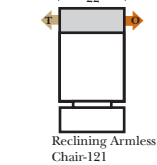

Personalizing Comfort

Chaise & Conversation Sectionals

Put Green Arrows with Red Arrows to Create Sectional Groups
Put Orange Arrows with Tan Arrows to Create Sectional Groups

(No other configurations can be put between the 4 Seat Conversation Sofa pieces)

Sleepers

Put Green Arrows with Red Arrows to Create Sectional Groups
Put Blue Arrows with Yellow Arrows to Create Sectional Groups

Suggested Configurations

07/06/2012

The Suggested Configurations below are only a sample of what the imagination can create, please enjoy creating the configuration that fits your lifestyle, using the ideas below and from the items on the opposite page.