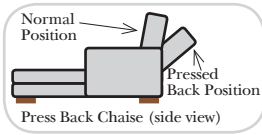

Sleeper Options: (All the below options are at additional charges)

- Full Sleeper available w/Standard Mattress
- Deluxe Innerspring Mattress: Full
- Air Dream Coil Mattress: Full Only

Note:

All Dimensions are approximate, if accuracy is crucial, please contact us for validation of the dimensions shown. However, a 1" to 2" variance can still apply due to foam and upholstery.

L-Shape / 90 Degree Sectional

(All 4 seat items ship as one piece if stationary, two pieces if motion installed)

Personalizing Comfort

Chaise & Conversation Sectionals

Put Green Arrows with Red Arrows to Create Sectional Groups
Put Orange Arrows with Tan Arrows to Create Sectional Groups

(No other configurations can be put between the 4 Seat Conversation Sofa pieces)

Sleepers

Put Green Arrows with Red Arrows to Create Sectional Groups
Put Blue Arrows with Yellow Arrows to Create Sectional Groups