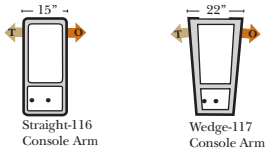

L-Shape / 90 Degree Sectional

(All 4 seat items ship as one piece if stationary, two pieces if motion installed)

Personalizing Comfort

Chaise & Conversation Sectionals

Put Green Arrows with Red Arrows to Create Sectional Groups
Put Orange Arrows with Tan Arrows to Create Sectional Groups