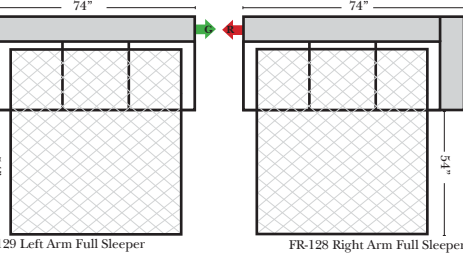

Personalizing Comfort

Chaise & Conversation Sectionals

Put Green Arrows with Red Arrows to Create Sectional Groups
Put Orange Arrows with Tan Arrows to Create Sectional Groups

(No other configurations can be put between the 4 Seat Conversation Sofa pieces)

Sleepers

Put Green Arrows with Red Arrows to Create Sectional Groups
Put Blue Arrows with Yellow Arrows to Create Sectional Groups

Suggested Configurations

07/06/2012

The Suggested Configurations below are only a sample of what the imagination can create, please enjoy creating the configuration that fits your lifestyle, using the ideas below and from the items on the opposite page.