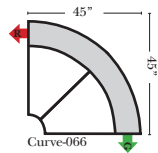

L-Shape / 90 Degree Sectional

(All 4 seat items ship as one piece if stationary, two pieces if motion installed)

Personalizing Comfort

Chaise & Conversation Sectionals

Put Green Arrows with Red Arrows to Create Sectional Groups
Put Orange Arrows with Tan Arrows to Create Sectional Groups