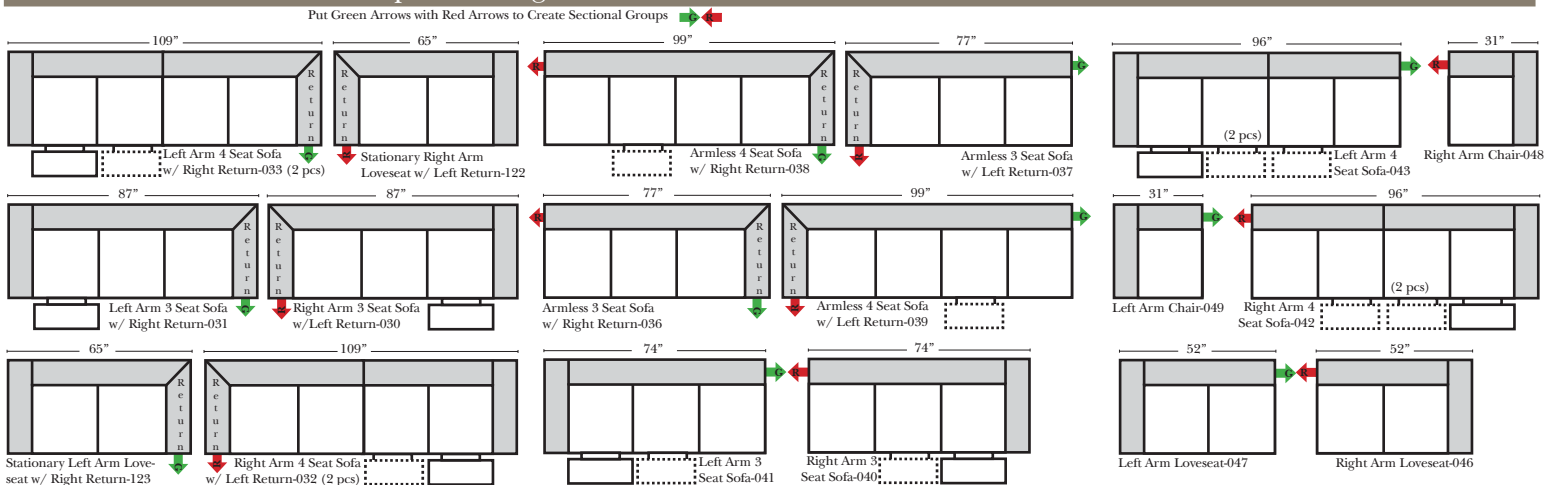

Sleeper Options: (All the below options are at additional charges)

- Full Sleeper available w/Standard Mattress
- Deluxe Innerspring Mattress: Full
- Air Dream Coil Mattress: Full Only

Note:

All Dimensions are approximate, if accuracy is crucial, please contact us for validation of the dimensions shown. However, a 1" to 2" variance can still apply due to foam and upholstery.

L-Shape / 90 Degree Sectional

(All 4 seat items ship as one piece if stationary, two pieces if motion installed)

Personalizing Comfort

Chaise & Conversation Sectionals

Put Green Arrows with Red Arrows to Create Sectional Groups
Put Orange Arrows with Tan Arrows to Create Sectional Groups

(No other configurations can be put between the 4 Seat Conversation Sofa pieces)

Sleepers

Put Green Arrows with Red Arrows to Create Sectional Groups
Put Blue Arrows with Yellow Arrows to Create Sectional Groups