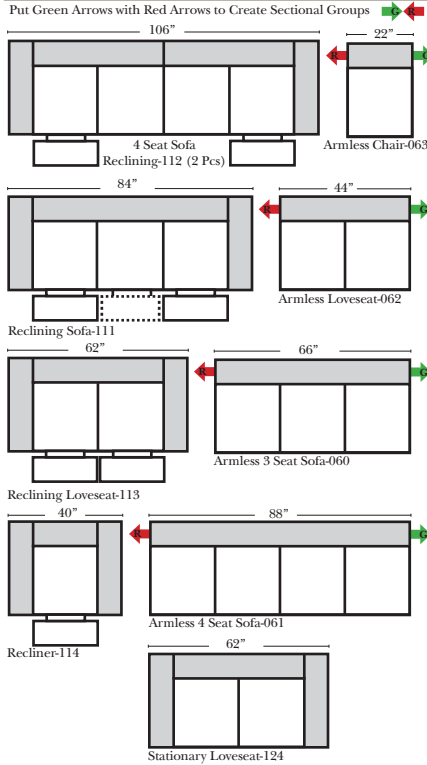

Personalizing Comfort

07/06/2012

Standard & Armless

(All 4 seat items ship as one piece if stationary, two pieces if motion installed)

2 Piece Curve Sectional & Ottomans

Features

Standard:

- Available in Full & Top Grain Leathers
- Available in Luxury Fabrics
- All Hardwood Frames

Sleeper Options: (All the below options are at additional charges)

- Full Sleeper available w/Standard Mattress
- Deluxe Innerspring Mattress: Full
- Air Dream Coil Mattress: Full Only

Note:

All Dimensions are approximate, if accuracy is crucial, please contact us for validation of the dimensions shown. However, a 1" to 2" variance can still apply due to foam and upholstery.

L-Shape / 90 Degree Sectional

(All 4 seat items ship as one piece if stationary, two pieces if motion installed)

Personalizing Comfort

Chaise & Conversation Sectionals

Put Green Arrows with Red Arrows to Create Sectional Groups
Put Orange Arrows with Tan Arrows to Create Sectional Groups

(No other configurations can be put between the 4 Seat Conversation Sofa pieces)

Sleepers

Put Green Arrows with Red Arrows to Create Sectional Groups
Put Blue Arrows with Yellow Arrows to Create Sectional Groups