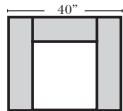

Standard

07/06/2012

3 Seat Sofa-001

Loveseat-004

Chair-005

Ottoman-013

Ottoman is 19" high

Feature & Options

Options that have Additional Charges:

- Down Seats & Down Backs (additional Charge)

Sleeper Options: (N/A on this style)

Note:

All Dimensions are approximate, if accuracy is crucial, please contact us for validation of the dimensions shown. However, a 1" to 2" variance can still apply due to foam and upholstery.