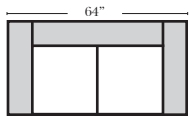

Standard

07/06/2012

3 Seat Sofa-001

Loveseat-004

Chair-005

Ottoman-013

Ottoman is 19" high

Feature & Options

Options that have Additional Charges:

- Down Seats & Down Backs (additional Charge)

Sleeper Options: (N/A on this style)

Note:

All Dimensions are approximate, if accuracy is crucial, please contact us for validation of the dimensions shown. However, a 1" to 2" variance can still apply due to foam and upholstery.