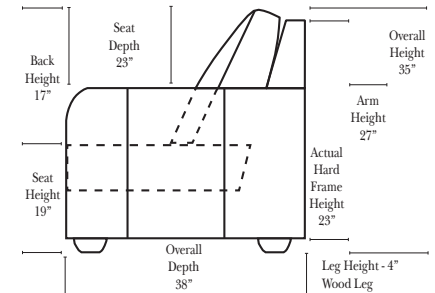

Standard

07/06/2012

3 Seat Sofa-001

Loveseat-004

Chair-005

Ottoman-013

Ottoman is 19" high

Feature & Options

Options that have Additional Charges:

- Down Seats & Down Backs (additional Charge)

Sleeper Options: (N/A on this style)

Note:

All Dimensions are approximate, if accuracy is crucial, please contact us for validation of the dimensions shown. However, a 1" to 2" variance can still apply due to foam and upholstery.