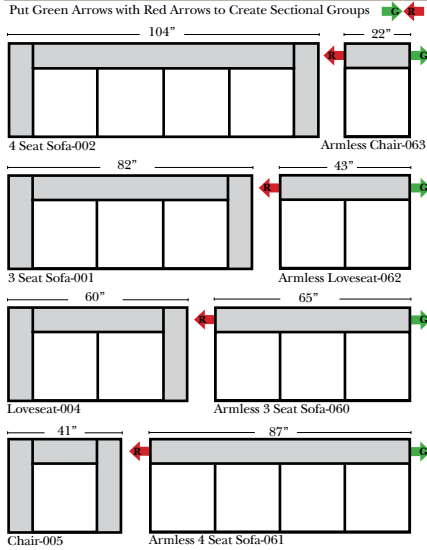

Standard & Armless

(All 4 seat items ship as one piece if stationary, two pieces if motion installed)

Features

- Standard:**
- Available in Full & Top Grain Leathers
 - Available in Luxury Fabrics
 - All Hardwood Frames
 - Nail Heads
- Options:**
- Down Seats & Down Backs (additional Charge)
 - No. 33 Firm Foam
- Sleeper Options:** (All the below options are at additional charges)
- Full Sleeper available w/Standard Mattress
 - Deluxe Innerspring Mattress: Full Only
 - Air Dream Coil Mattress: Full Only

L-Shape / 90 Degree Sectional

(All 4 seat items ship as one piece if stationary, two pieces if motion installed)

Note:

All Dimensions are approximate, if accuracy is crucial, please contact us for validation of the dimensions shown. However, a 1" to 2" variance can still apply due to foam and upholstery.