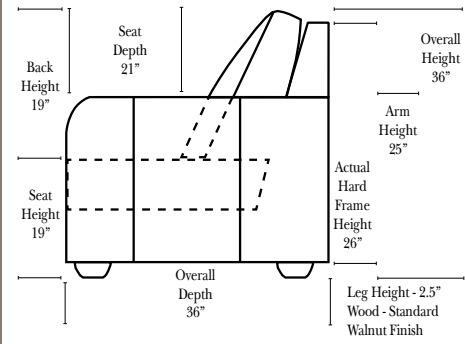

Standard & Armless

(All 4 seat items ship as one piece if stationary, two pieces if motion installed)

Features

- Standard:**
- Available in Full & Top Grain Leathers
 - Available in Luxury Fabrics
 - All Hardwood Frames
 - Nail Heads
- Options:**
- Down Seats & Down Backs (additional Charge)
 - No. 33 Firm Foam
- Sleeper Options:** (All the below options are at additional charges)
- Full Sleeper available w/Standard Mattress
 - Deluxe Innerspring Mattress: Full Only
 - Air Dream Coil Mattress: Full Only

L-Shape / 90 Degree Sectional

(All 4 seat items ship as one piece if stationary, two pieces if motion installed)

Note:

All Dimensions are approximate, if accuracy is crucial, please contact us for validation of the dimensions shown. However, a 1" to 2" variance can still apply due to foam and upholstery.