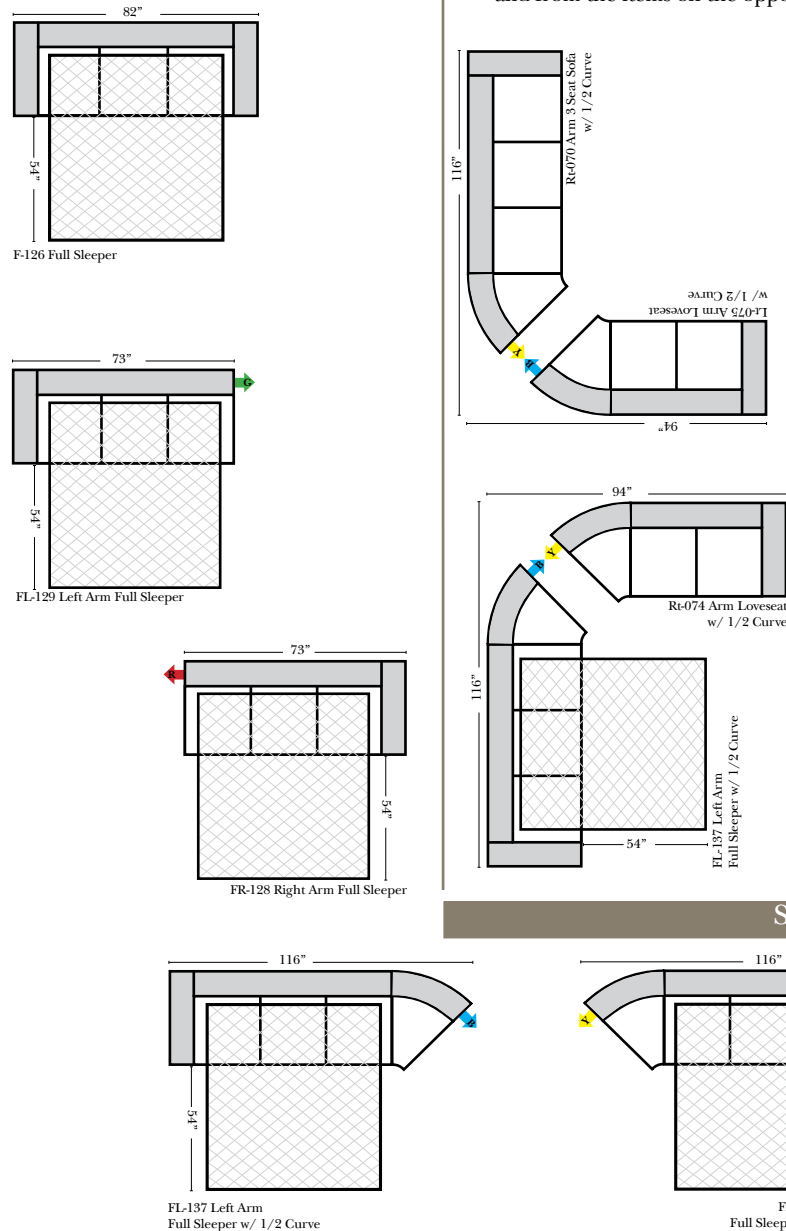

Sleepers

Put Green Arrows with Red Arrows to Create Sectional Groups
Put Blue Arrows with Yellow Arrows to Create Sectional Groups