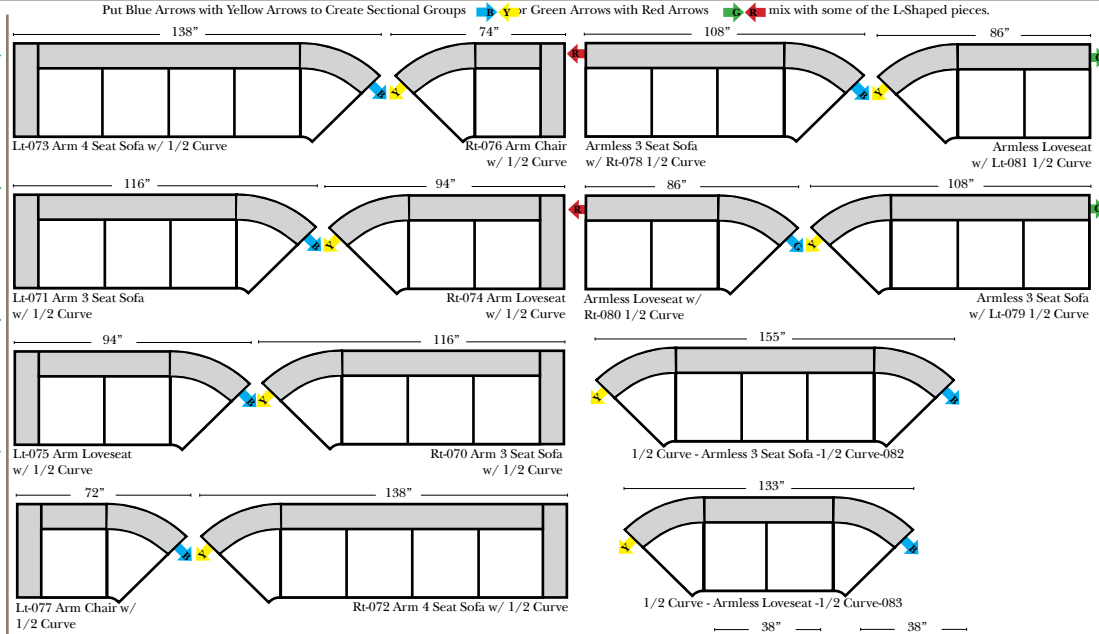

Standard & Armless

(All 4 seat items ship as one piece if stationary, two pieces if motion installed)

Features

- Standard:**
- Available in Full & Top Grain Leathers
 - Available in Luxury Fabrics
 - All Hardwood Frames
 - Nail Heads
- Options:**
- Down Seats & Down Backs (additional Charge)
 - No. 33 Firm Foam
- Sleeper Options:** (All the below options are at additional charges)
- Full Sleeper available w/Standard Mattress
 - Deluxe Innerspring Mattress: Full Only
 - Air Dream Coil Mattress: Full Only

L-Shape / 90 Degree Sectional

(All 4 seat items ship as one piece if stationary, two pieces if motion installed)

Note:

All Dimensions are approximate, if accuracy is crucial, please contact us for validation of the dimensions shown. However, a 1" to 2" variance can still apply due to foam and upholstery.