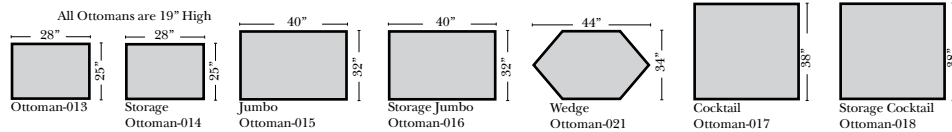

Standard & Armless

(All 4 seat items ship as one piece if stationary, two pieces if motion installed)

Features

- Standard:**
- Available in Full & Top Grain Leathers
 - Available in Luxury Fabrics
 - All Hardwood Frames
 - Nail Heads
- Options:**
- Down Seats & Down Backs (additional Charge)
 - No. 33 Firm Foam
- Sleeper Options:** (All the below options are at additional charges)
- Full Sleeper available w/Standard Mattress
 - Deluxe Innerspring Mattress: Full Only
 - Air Dream Coil Mattress: Full Only

L-Shape / 90 Degree Sectional

(All 4 seat items ship as one piece if stationary, two pieces if motion installed)

Note:

All Dimensions are approximate, if accuracy is crucial, please contact us for validation of the dimensions shown. However, a 1" to 2" variance can still apply due to foam and upholstery.