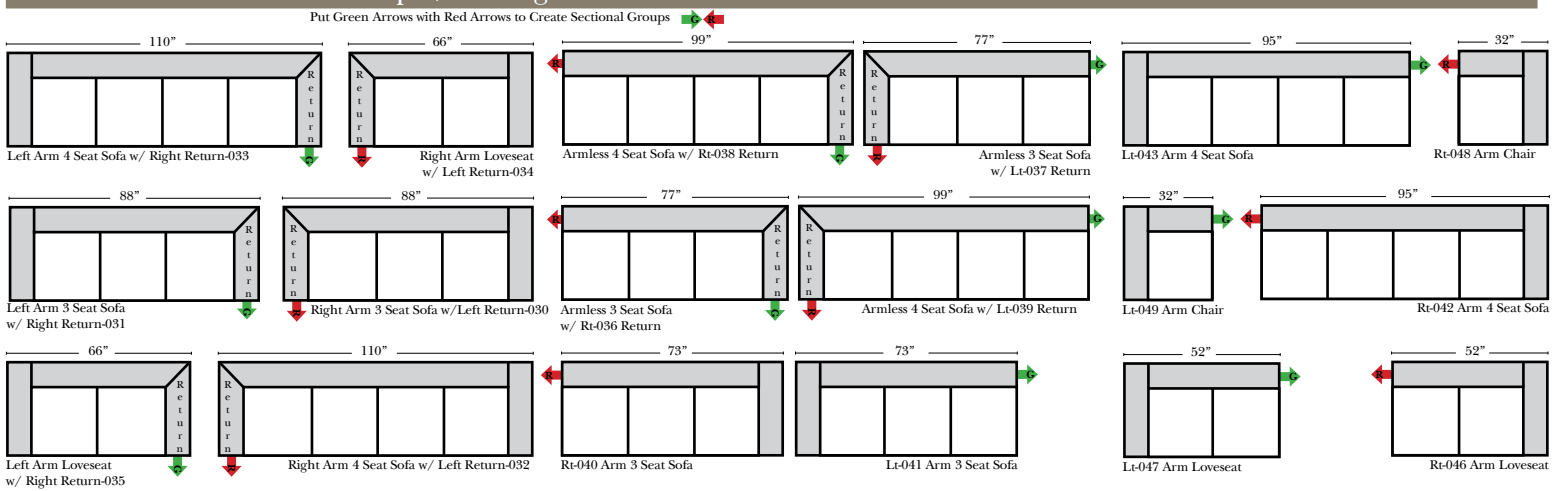

Standard & Armless

(All 4 seat items ship as one piece if stationary, two pieces if motion installed)

Features

- Standard:**
- Available in Full & Top Grain Leathers
 - Available in Luxury Fabrics
 - All Hardwood Frames
 - Nail Heads
- Options:**
- Down Seats & Down Backs (additional Charge)
 - No. 33 Firm Foam
- Sleeper Options:** (All the below options are at additional charges)
- Full Sleeper available w/Standard Mattress
 - Deluxe Innerspring Mattress: Full Only
 - Air Dream Coil Mattress: Full Only

L-Shape / 90 Degree Sectional

(All 4 seat items ship as one piece if stationary, two pieces if motion installed)

Note:

All Dimensions are approximate, if accuracy is crucial, please contact us for validation of the dimensions shown. However, a 1" to 2" variance can still apply due to foam and upholstery.