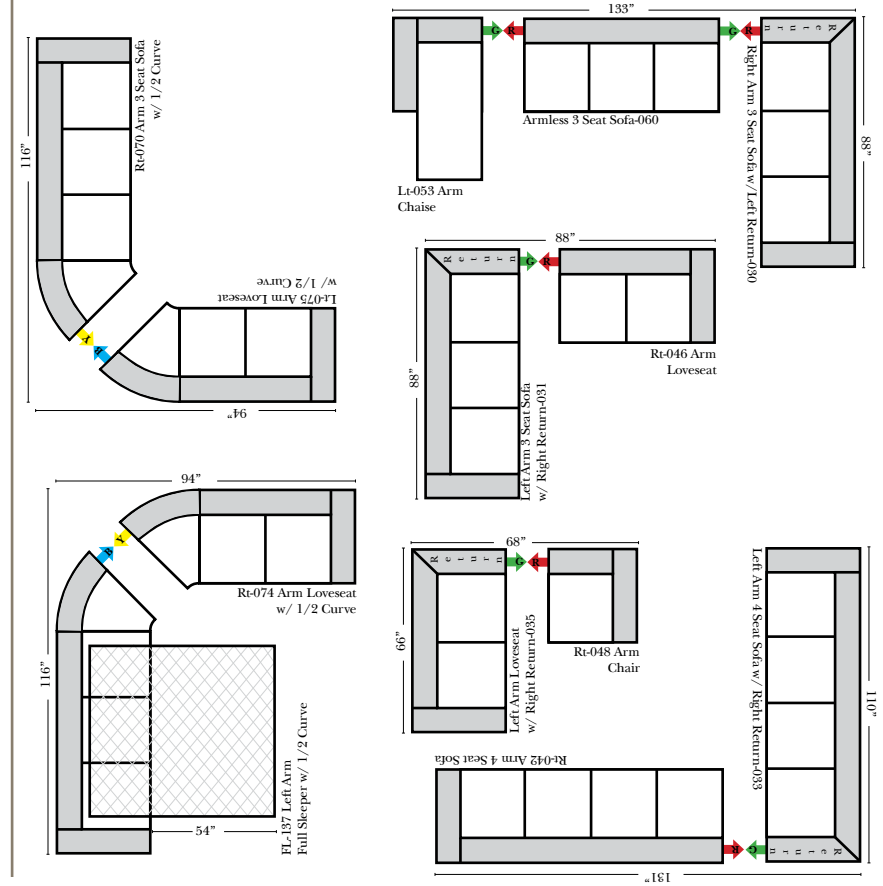

Suggested Configurations

07/06/2012

The Suggested Configurations below are only a sample of what the imagination can create, please enjoy creating the configuration that fits your lifestyle, using the ideas below and from the items on the opposite page.