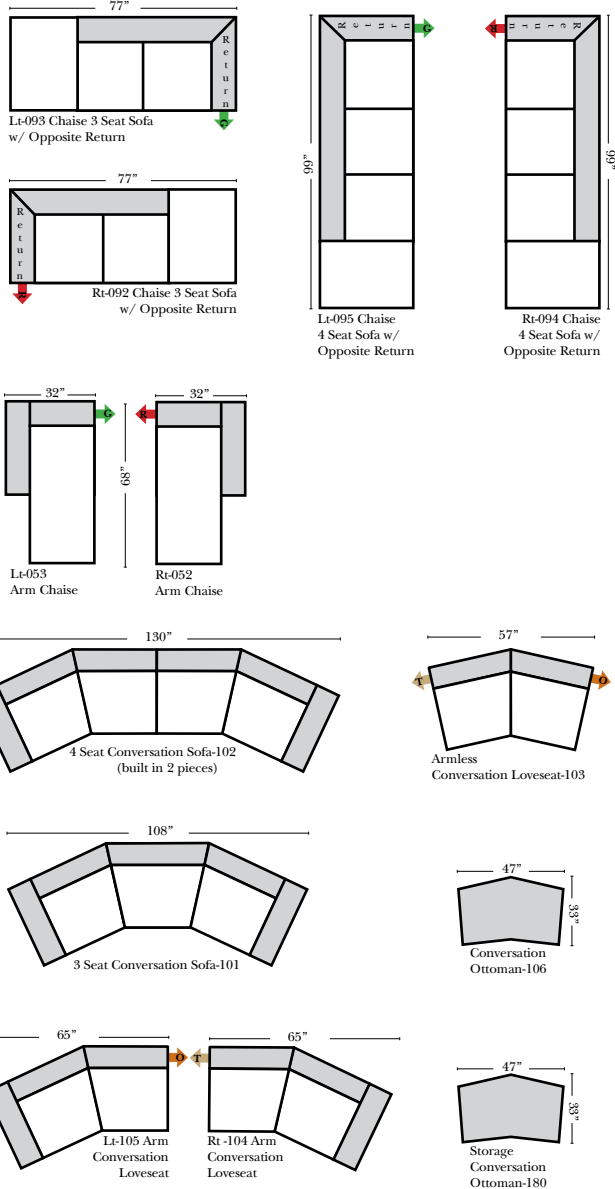

Personalizing Comfort

Chaise & Conversation Sectionals

Put Green Arrows with Red Arrows to Create Sectional Groups
Put Orange Arrows with Tan Arrows to Create Sectional Groups