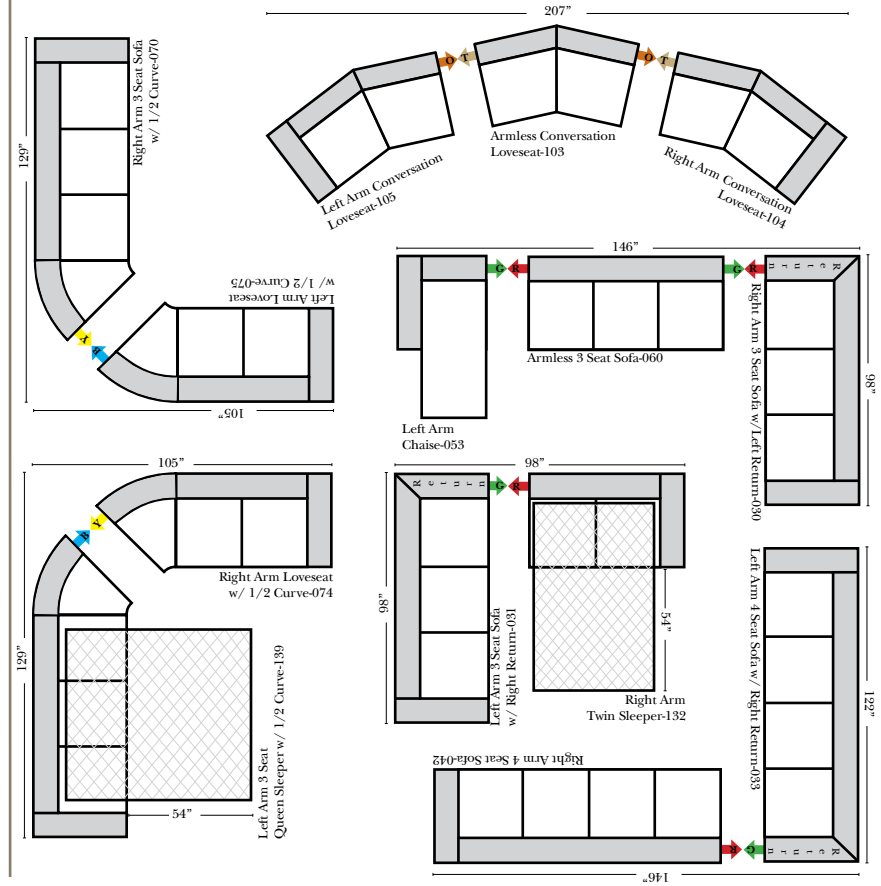

Suggested Configurations

07/06/2012

The Suggested Configurations below are only a sample of what the imagination can create, please enjoy creating the configuration that fits your lifestyle, using the ideas below and from the items on the opposite page.