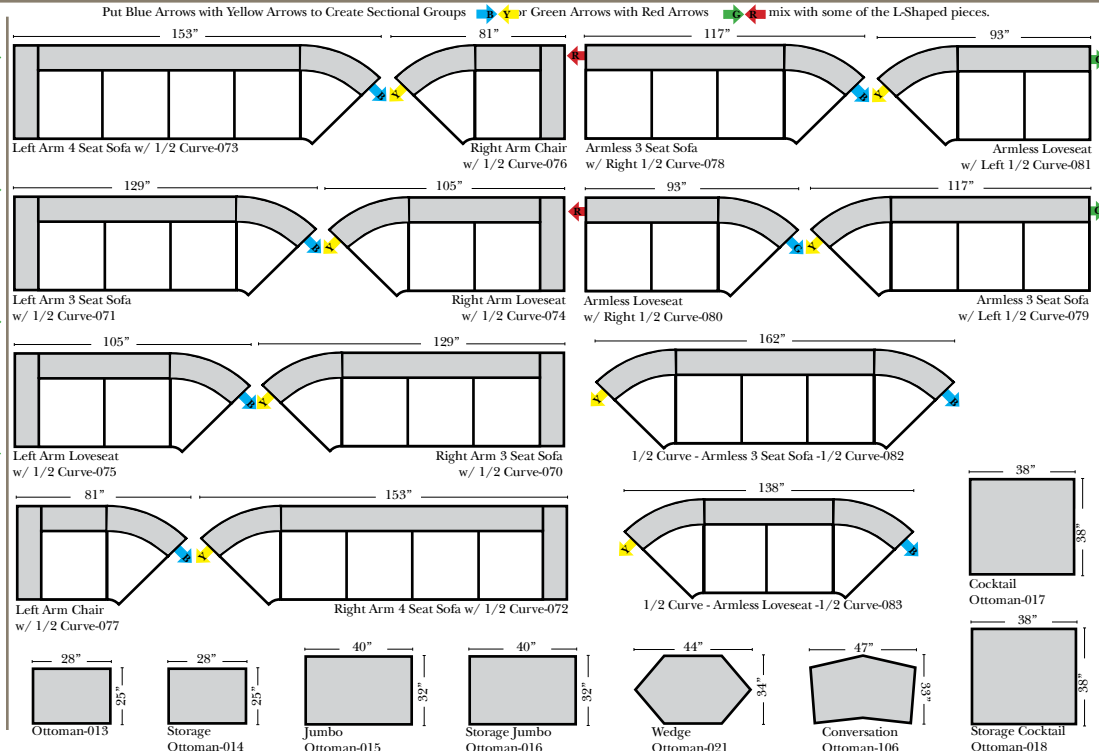

Personalizing Comfort

07/06/2012

Standard & Armless

(All 4 seat items ship as one piece if stationary, two pieces if motion installed)

Features

Standard:

- Available in Full & Top Grain Leathers
- Available in Luxury Fabrics
- All Hardwood Frames
- Nailheads

Options:

- Down Seats & Down Backs (additional Charge)
- No. 33 Firm Foam

Sleeper Options: (All the below options are at additional charges)

- Queen Sleeper available w/Standard Mattress
- Twin Sleeper available w/Standard Mattress
- Deluxe Innerspring Mattress: Queen / Twin
- Air Dream Coil Mattress: Queen Only
- Hideaway Air Mattress: Queen Only

L-Shape / 90 Degree Sectional

(All 4 seat items ship as one piece if stationary, two pieces if motion installed)

Put Green Arrows with Red Arrows to Create Sectional Groups

Note:

All Dimensions are approximate, if accuracy is crucial, please contact us for validation of the dimensions shown. However, a 1" to 2" variance can still apply due to foam and upholstery.