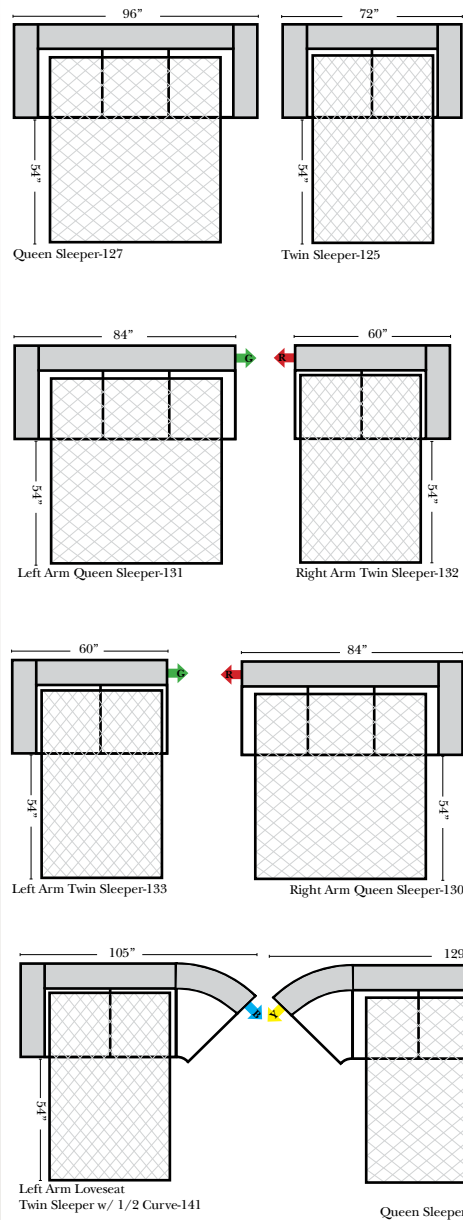

Sleepers

Put Green Arrows with Red Arrows to Create Sectional Groups
Put Blue Arrows with Yellow Arrows to Create Sectional Groups