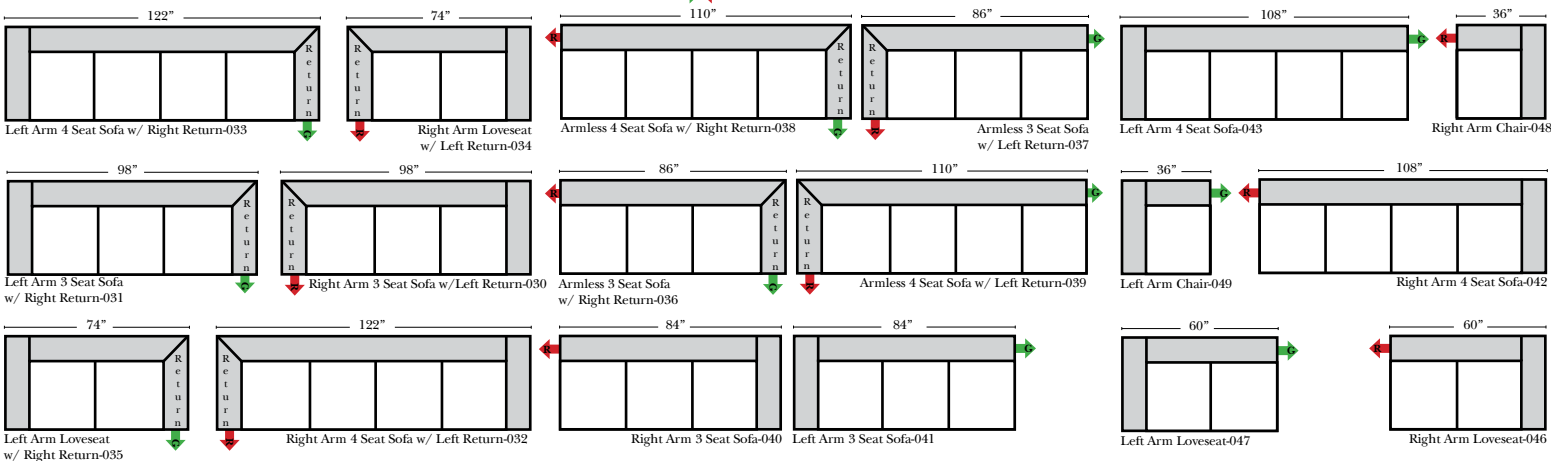

Options:

- Down Seats & Down Backs (additional Charge)
- No. 33 Firm Foam

Sleeper Options: (All the below options are at additional charges)

- Queen Sleeper available w/Standard Mattress
- Twin Sleeper available w/Standard Mattress
- Deluxe Innerspring Mattress: Queen / Twin
- Air Dream Coil Mattress: Queen Only
- Hideaway Air Mattress: Queen Only

L-Shape / 90 Degree Sectional

(All 4 seat items ship as one piece if stationary, two pieces if motion installed)

Put Green Arrows with Red Arrows to Create Sectional Groups

Note:

All Dimensions are approximate, if accuracy is crucial, please contact us for validation of the dimensions shown. However, a 1" to 2" variance can still apply due to foam and upholstery.