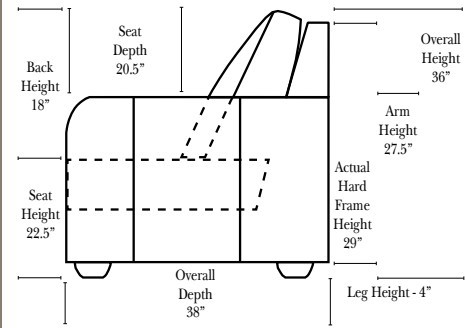

Personalizing Comfort

07/06/2012

Standard & Armless

(All 4 seat items ship as one piece if stationary, two pieces if motion installed)