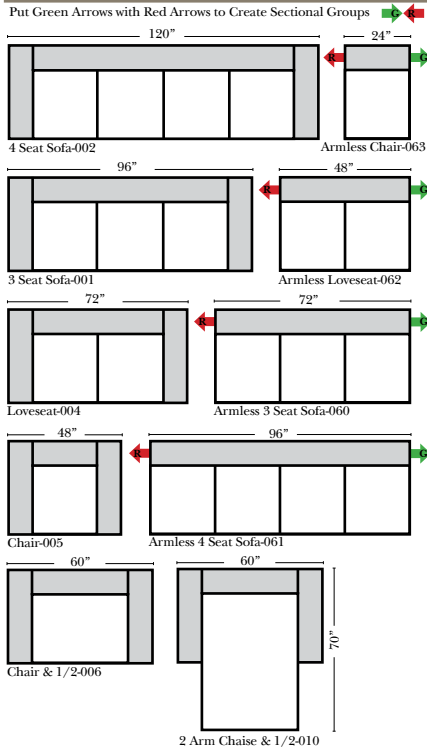

Personalizing Comfort

07/06/2012

Standard & Armless

(All 4 seat items ship as one piece if stationary, two pieces if motion installed)

Features

Standard:

- Available in Full & Top Grain Leathers
- Available in Luxury Fabrics
- All Hardwood Frames
- Nailheads

Options:

- Down Seats & Down Backs (additional Charge)
- No. 33 Firm Foam

Sleeper Options: (All the below options are at additional charges)

- Queen Sleeper available w/Standard Mattress
- Twin Sleeper available w/Standard Mattress
- Deluxe Innerspring Mattress: Queen / Twin
- Air Dream Coil Mattress: Queen Only
- Hideaway Air Mattress: Queen Only

L-Shape / 90 Degree Sectional

(All 4 seat items ship as one piece if stationary, two pieces if motion installed)

Put Green Arrows with Red Arrows to Create Sectional Groups

Note:

All Dimensions are approximate, if accuracy is crucial, please contact us for validation of the dimensions shown. However, a 1" to 2" variance can still apply due to foam and upholstery.