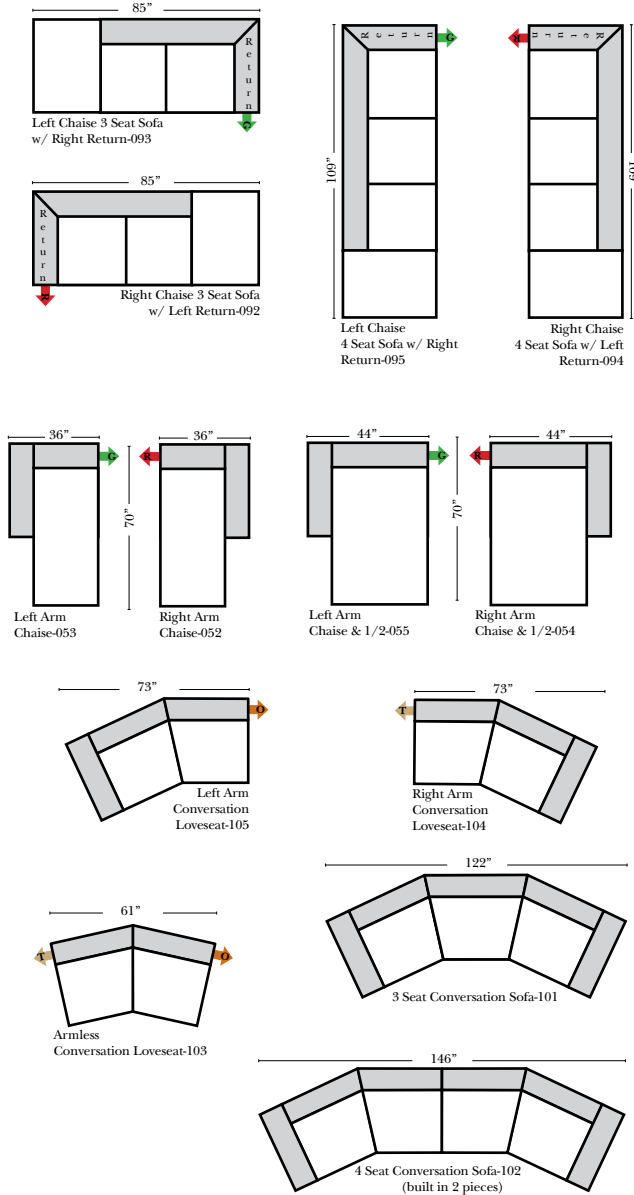

Personalizing Comfort

Chaise & Conversation Sectionals

Put Green Arrows with Red Arrows to Create Sectional Groups
Put Orange Arrows with Tan Arrows to Create Sectional Groups