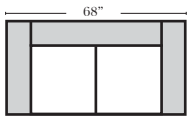

Standard

(All 4 seat items ship as one piece if stationary, two pieces if motion installed)

07/06/2012

3 Seat Sofa-001

Loveseat-004

Chair-005

Ottoman-013

Storage Ottoman-014

Jumbo Ottoman-015

Storage Jumbo Ottoman-016

Cocktail Ottoman-017

Storage Cocktail Ottoman-018

All Ottomans are 19" high

Features

Standard:

- Available in Full & Top Grain Leathers
- All Hardwood Frames
- Nailheads - Medium Antique Spaced
- Welting
- Leg Color - Walnut

Sleeper Options : N/A on this style

Note:

All Dimensions are approximate, if accuracy is crucial, please contact us for validation of the dimensions shown. However, a 1" to 2" variance can still apply due to foam and upholstery.