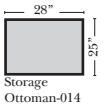

Jumbo Ottoman-015