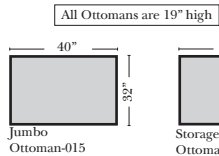

Jumbo Ottoman-015

Storage Jumbo Ottoman-016

Cocktail Ottoman-017

Storage Cocktail Ottoman-018

All Ottomans are 19" high

Features

Standard:

- Available in Full & Top Grain Leathers
- All Hardwood Frames
- Nailheads - Medium Antique Spaced
- Welting
- Leg Color - Walnut

Sleeper Options : N/A on this style

Note:

All Dimensions are approximate, if accuracy is crucial, please contact us for validation of the dimensions shown. However, a 1" to 2" variance can still apply due to foam and upholstery.