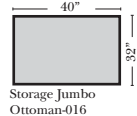

Jumbo Ottoman-015

Storage Jumbo Ottoman-016

Cocktail Ottoman-017

Storage Cocktail Ottoman-018

All Ottomans are 19" high

Features

Standard:

- Available in Full & Top Grain Leathers
- All Hardwood Frames
- Nailheads - Medium Antique Spaced
- Welting
- Leg Color - Walnut