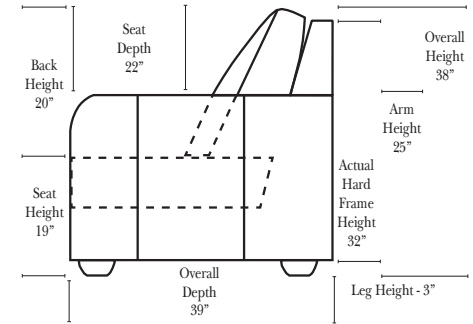

Jumbo Ottoman-015

Storage Jumbo Ottoman-016

Cocktail Ottoman-017

Storage Cocktail Ottoman-018

All Ottomans are 19" high

Features

Standard:

- Available in Full & Top Grain Leathers
- All Hardwood Frames
- Nailheads - Medium Antique Spaced
- Welting
- Leg Color - Walnut

Sleeper Options : N/A on this style

Note:

All Dimensions are approximate, if accuracy is crucial, please contact us for validation of the dimensions shown. However, a 1" to 2" variance can still apply due to foam and upholstery.