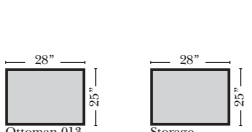

Jumbo Ottoman-015

Ottoman-013

Storage Ottoman-014