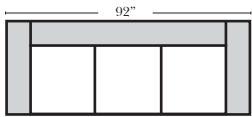

Standard

(All 4 seat items ship as one piece if stationary, two pieces if motion installed)

07/06/2012

3 Seat Sofa-001

Loveseat-004

Chair-005

Ottoman-013

Storage Ottoman-014

Jumbo Ottoman-015

Storage Jumbo Ottoman-016

Cocktail Ottoman-017

Storage Cocktail Ottoman-018

All Ottomans are 19" high

Features

Standard:

- Available in Full & Top Grain Leathers
- All Hardwood Frames
- Nailheads - Medium Antique Spaced
- Welting
- Leg Color - Walnut