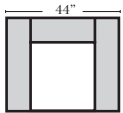

Standard

(All 4 seat items ship as one piece if stationary, two pieces if motion installed)

07/06/2012

3 Seat Sofa-001

Loveseat-004

Chair-005

Ottoman-013

Storage Ottoman-014

Jumbo Ottoman-015

Storage Jumbo Ottoman-016

Cocktail Ottoman-017

Storage Cocktail Ottoman-018

All Ottomans are 19" high

Features

Standard:

- Available in Full & Top Grain Leathers
- All Hardwood Frames
- Nailheads - Medium Antique Spaced
- Welting
- Leg Color - Walnut