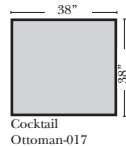

Jumbo Ottoman-015

Storage Jumbo Ottoman-016

Cocktail Ottoman-017

Storage Cocktail Ottoman-018

All Ottomans are 19" high

Features

Standard:

- Available in Full & Top Grain Leathers
- All Hardwood Frames
- Nailheads - Medium Antique Spaced
- Welting
- Leg Color - Walnut