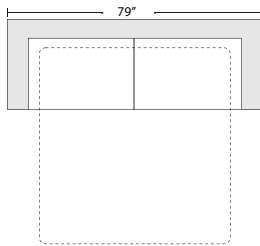

Left Arm 2 Seat Sofa w 1/2 Curve

Right Arm 2 Seat Sofa w 1/2 Curve

Sleepers

Left Arm Queen Sleeper w 1/2 Curve

Full Sleeper

Right Arm Queen Sleeper w 1/2 Curve

Features

Standard:

Actual Hard Frame Height 33"

Note: All sizes are approximate.

Suggested Configurations