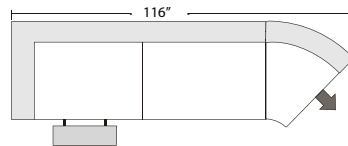

Personalizing Comfort

07/06/2012

Standard

Reclining 2 Seat Sofa (Motors Not Available on Sofa)

Reclining Loveseat

Stationary Loveseat

Recliner

1/2 Curve

Left Arm 2 Seat Sofa w 1/2 Curve

Right Arm 2 Seat Sofa w 1/2 Curve

Sleepers

Left Arm Queen Sleeper w 1/2 Curve

Full Sleeper

Right Arm Queen Sleeper w 1/2 Curve

Features

Standard:

Actual Hard Frame Height 33"

Note: All sizes are approximate.

Suggested Configurations