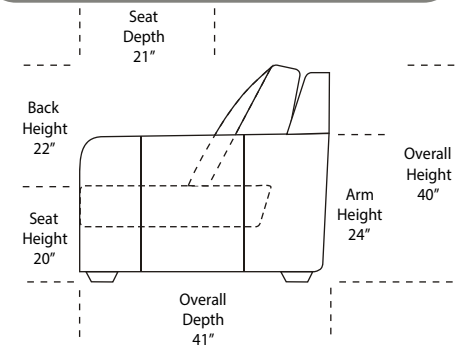

Left Arm 2 Seat Sofa w 1/2 Curve

Right Arm 2 Seat Sofa w 1/2 Curve

Sleepers

Left Arm Queen Sleeper w 1/2 Curve

Full Sleeper

Right Arm Queen Sleeper w 1/2 Curve

Features

Standard:

Actual Hard Frame Height 33"

Note: All sizes are approximate.

Suggested Configurations