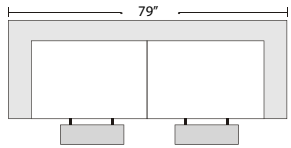

Personalizing Comfort

07/06/2012

Standard

Reclining 2 Seat Sofa (Motors Not Available on Sofa)

Reclining Loveseat

Stationary Loveseat

Recliner

1/2 Curve

Left Arm 2 Seat Sofa w 1/2 Curve

Right Arm 2 Seat Sofa w 1/2 Curve

Sleepers

Left Arm Queen Sleeper w 1/2 Curve

Full Sleeper

Right Arm Queen Sleeper w 1/2 Curve

Features

Standard:

Actual Hard Frame Height 33"

Note: All sizes are approximate.

Suggested Configurations