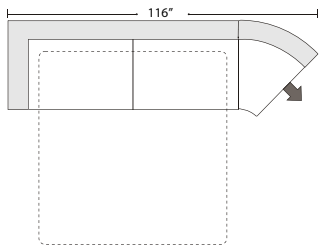

Left Arm 2 Seat Sofa w 1/2 Curve

Right Arm 2 Seat Sofa w 1/2 Curve

Sleepers

Left Arm Queen Sleeper w 1/2 Curve

Full Sleeper

Right Arm Queen Sleeper w 1/2 Curve

Features

Standard:

Actual Hard Frame Height 33"

Note: All sizes are approximate.

Suggested Configurations