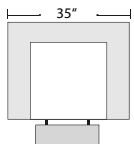

Recliner

1/2 Curve