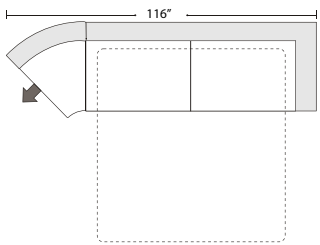

Left Arm 2 Seat Sofa w 1/2 Curve

Right Arm 2 Seat Sofa w 1/2 Curve

Sleepers

Left Arm Queen Sleeper w 1/2 Curve

Full Sleeper

Right Arm Queen Sleeper w 1/2 Curve

Features

Standard:

Actual Hard Frame Height 33"

Note: All sizes are approximate.

Suggested Configurations