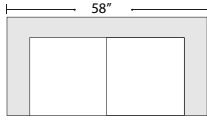

Personalizing Comfort

07/06/2012

Standard

Reclining 2 Seat Sofa (Motors Not Available on Sofa)

Reclining Loveseat

Stationary Loveseat

Recliner

1/2 Curve

Left Arm 2 Seat Sofa w 1/2 Curve

Right Arm 2 Seat Sofa w 1/2 Curve

Sleepers

Left Arm Queen Sleeper w 1/2 Curve

Full Sleeper

Right Arm Queen Sleeper w 1/2 Curve

Features

Standard:

Actual Hard Frame Height 33"

Note: All sizes are approximate.

Suggested Configurations