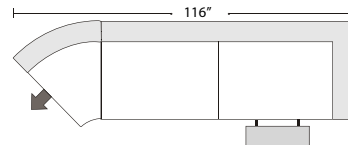

Personalizing Comfort

07/06/2012

Standard

Reclining 2 Seat Sofa (Motors Not Available on Sofa)

Reclining Loveseat

Stationary Loveseat

Recliner

1/2 Curve

Left Arm 2 Seat Sofa w 1/2 Curve

Right Arm 2 Seat Sofa w 1/2 Curve

Sleepers

Left Arm Queen Sleeper w 1/2 Curve

Full Sleeper

Right Arm Queen Sleeper w 1/2 Curve

Features

Standard:

Actual Hard Frame Height 33"

Note: All sizes are approximate.

Suggested Configurations