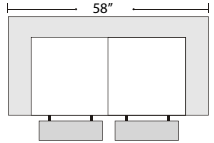

Personalizing Comfort

07/06/2012

Standard

Reclining 2 Seat Sofa (Motors Not Available on Sofa)

Reclining Loveseat

Stationary Loveseat

Recliner

1/2 Curve

Left Arm 2 Seat Sofa w 1/2 Curve

Right Arm 2 Seat Sofa w 1/2 Curve

Sleepers

Left Arm Queen Sleeper w 1/2 Curve

Full Sleeper

Right Arm Queen Sleeper w 1/2 Curve

Features

Standard:

Actual Hard Frame Height 33"

Note: All sizes are approximate.

Suggested Configurations