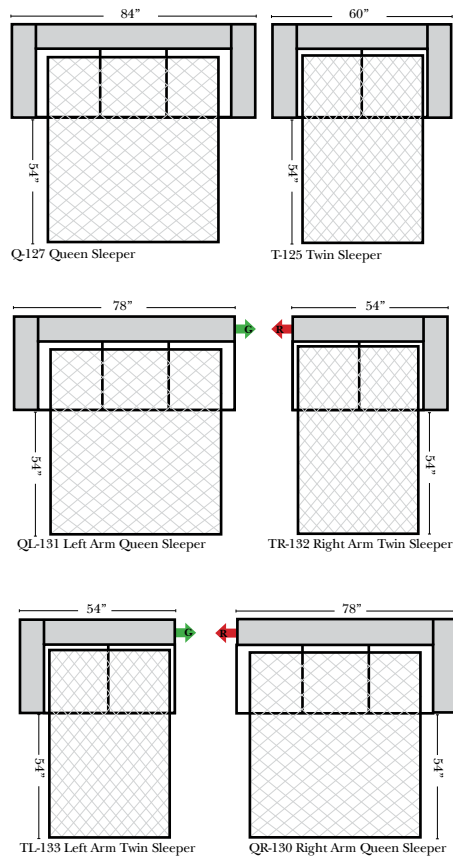

Sleepers

Put Green Arrows with Red Arrows to Create Sectional Groups
Put Blue Arrows with Yellow Arrows to Create Sectional Groups