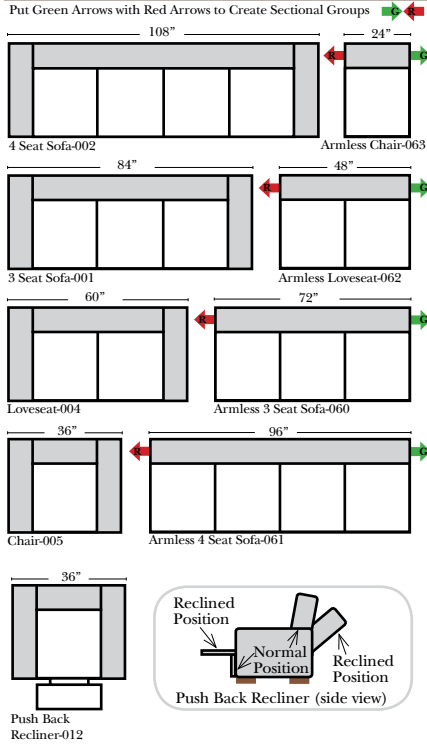

Personalizing Comfort

Standard & Armless

(All 4 seat items ship as one piece if stationary, two pieces if motion installed)

2 Piece Curve Sectional & Ottomans

07/06/2012

Features

Standard:

- Available in Full & Top Grain Leathers
- Available in Luxury Fabrics
- All Hardwood Frames

Options:

- Down Seats & Down Backs (additional Charge)
- No. 33 Firm Foam

Sleeper Options: (All the below options are at additional charges)

- Queen Sleeper available w/Standard Mattress
- Twin Sleeper available w/Standard Mattress
- Deluxe Innerspring Mattress: Queen / Twin
- Air Dream Coil Mattress: Queen Only - (No Twin)
- Hideaway Air Mattress: Queen Only (Shipped in a Separate Box)

L-Shape / 90 Degree Sectional

(All 4 seat items ship as one piece if stationary, two pieces if motion installed)

Note:

All Dimensions are approximate, if accuracy is crucial, please contact us for validation of the dimensions shown. However, a 1" to 2" variance can still apply due to foam and upholstery.