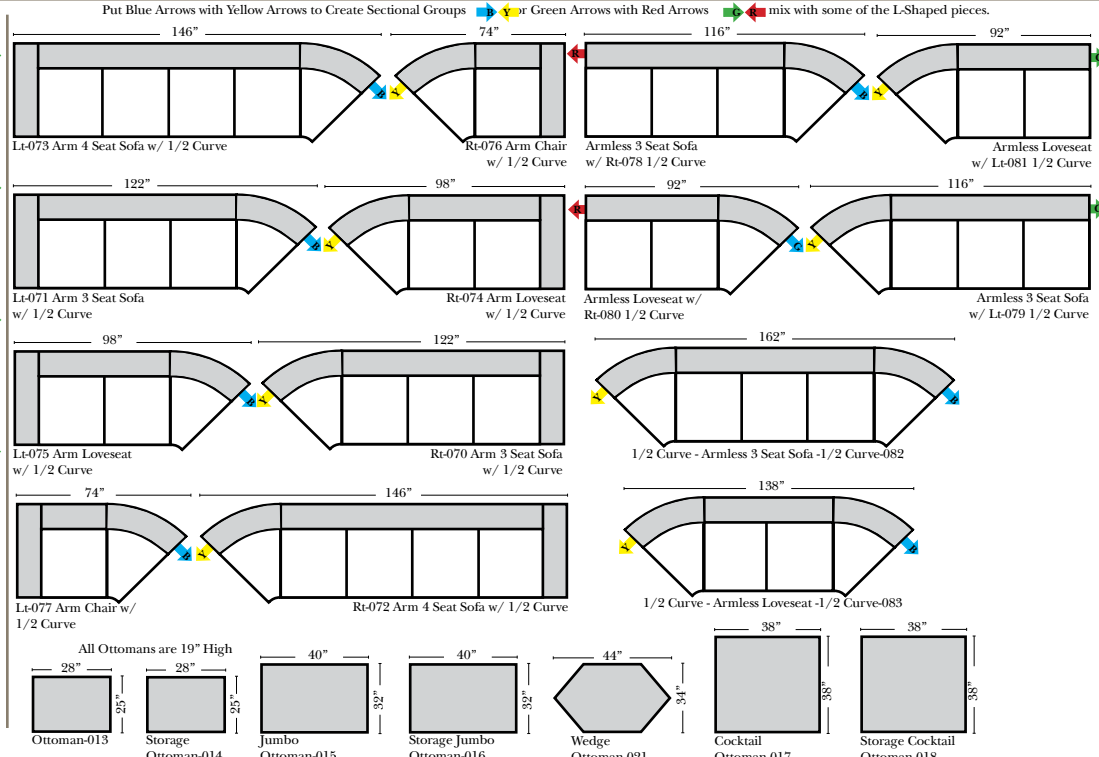

Personalizing Comfort

Standard & Armless

(All 4 seat items ship as one piece if stationary, two pieces if motion installed)

2 Piece Curve Sectional & Ottomans

07/06/2012

Features

Standard:

- Available in Full & Top Grain Leathers
- Available in Luxury Fabrics
- All Hardwood Frames

Options:

- Down Seats & Down Backs (additional Charge)
- No. 33 Firm Foam

Sleeper Options: (All the below options are at additional charges)

- Queen Sleeper available w/Standard Mattress
- Twin Sleeper available w/Standard Mattress
- Deluxe Innerspring Mattress: Queen / Twin
- Air Dream Coil Mattress: Queen Only - (No Twin)
- Hideaway Air Mattress: Queen Only (Shipped in a Separate Box)

L-Shape / 90 Degree Sectional

(All 4 seat items ship as one piece if stationary, two pieces if motion installed)

Note:

All Dimensions are approximate, if accuracy is crucial, please contact us for validation of the dimensions shown. However, a 1" to 2" variance can still apply due to foam and upholstery.