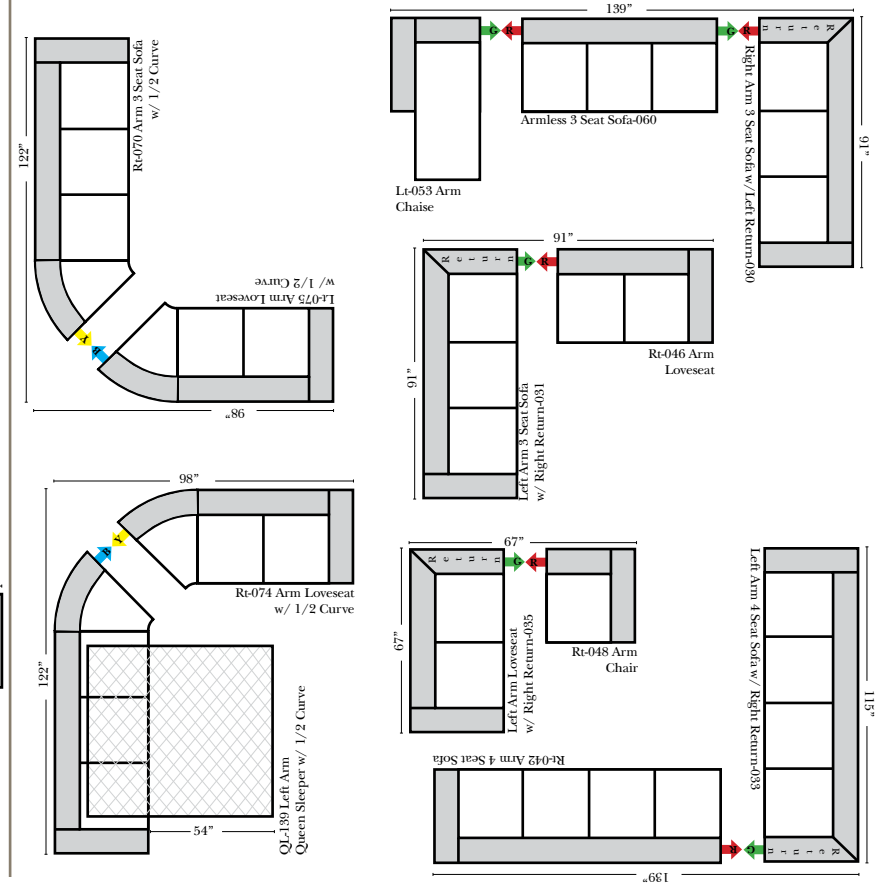

Suggested Configurations

07/06/2012

The Suggested Configurations below are only a sample of what the imagination can create, please enjoy creating the configuration that fits your lifestyle, using the ideas below and from the items on the opposite page.