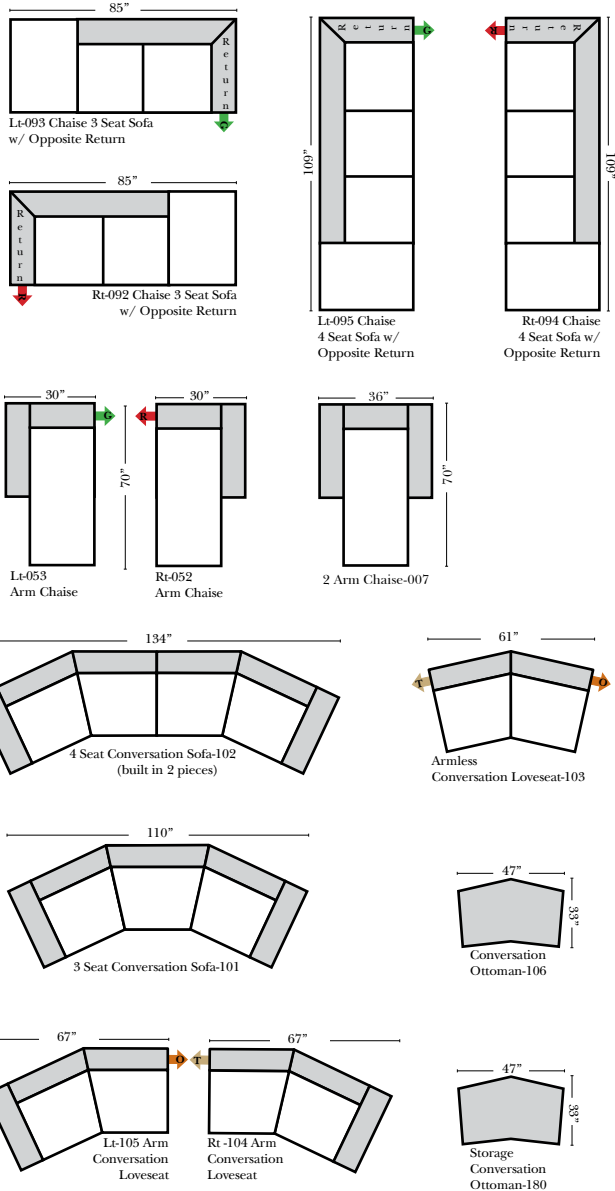

Personalizing Comfort

Chaise & Conversation Sectionals

Put Green Arrows with Red Arrows to Create Sectional Groups
Put Orange Arrows with Tan Arrows to Create Sectional Groups