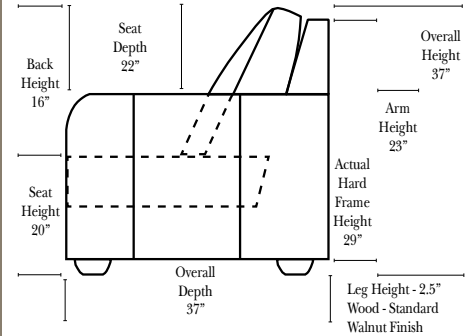

Personalizing Comfort

Standard & Armless

(All 4 seat items ship as one piece if stationary, two pieces if motion installed)

2 Piece Curve Sectional & Ottomans

07/06/2012

Features

Standard:

- Available in Full & Top Grain Leathers
- Available in Luxury Fabrics
- All Hardwood Frames

Options:

- Down Seats & Down Backs (additional Charge)
- No. 33 Firm Foam

Sleeper Options: (All the below options are at additional charges)

- Queen Sleeper available w/Standard Mattress
- Twin Sleeper available w/Standard Mattress
- Deluxe Innerspring Mattress: Queen / Twin
- Air Dream Coil Mattress: Queen Only - (No Twin)
- Hideaway Air Mattress: Queen Only (Shipped in a Separate Box)

L-Shape / 90 Degree Sectional

(All 4 seat items ship as one piece if stationary, two pieces if motion installed)

Note:

All Dimensions are approximate, if accuracy is crucial, please contact us for validation of the dimensions shown. However, a 1" to 2" variance can still apply due to foam and upholstery.