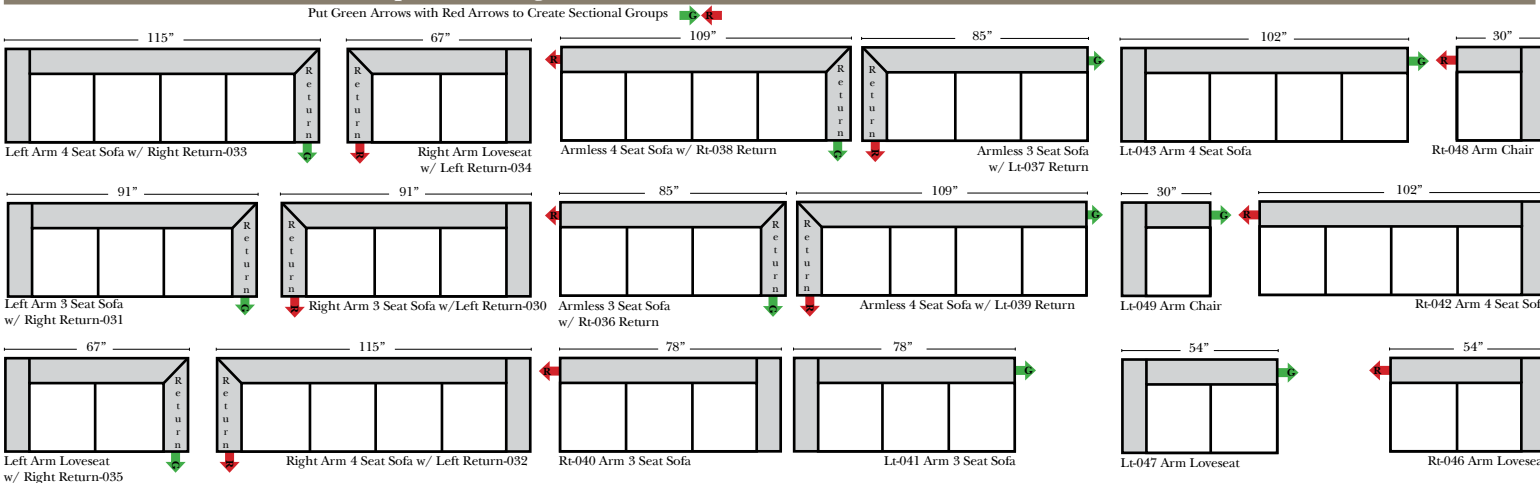

Personalizing Comfort

Standard & Armless

(All 4 seat items ship as one piece if stationary, two pieces if motion installed)

2 Piece Curve Sectional & Ottomans

07/06/2012

Features

Standard:

- Available in Full & Top Grain Leathers
- Available in Luxury Fabrics
- All Hardwood Frames

Options:

- Down Seats & Down Backs (additional Charge)
- No. 33 Firm Foam

Sleeper Options: (All the below options are at additional charges)

- Queen Sleeper available w/Standard Mattress
- Twin Sleeper available w/Standard Mattress
- Deluxe Innerspring Mattress: Queen / Twin
- Air Dream Coil Mattress: Queen Only - (No Twin)
- Hideaway Air Mattress: Queen Only (Shipped in a Separate Box)

L-Shape / 90 Degree Sectional

(All 4 seat items ship as one piece if stationary, two pieces if motion installed)

Note:

All Dimensions are approximate, if accuracy is crucial, please contact us for validation of the dimensions shown. However, a 1" to 2" variance can still apply due to foam and upholstery.